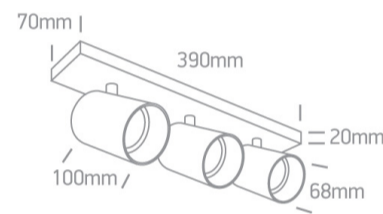

12 Wall & Ceiling > The Retro GU10 Spots

65305N/B

3x10W Retro surface wall and ceiling decorative MR16 GU10 Spot.

Complies with standard EN60598-1 and any other specific standards.

Downloads

Dimensions

Physical Specification

Item Group	12 Wall & Ceiling
Family	The Retro GU10 Spots
Order Code	65305N/B
Colour	Black
Material	Aluminium
Shape	Rectangular
Length	390mm
Width	70mm
Height	20mm
Surface Ceiling	Yes
Surface Wall	Yes
Indoor	Yes

Adjustable

2 Directions

Electrical Characteristics

Gear

No

Fitting + Driver

Input Voltage

100-240V

43cm

Box Width

8,5cm

Box Height

13cm

Box Weight

1.416kg

Pcs/Carton