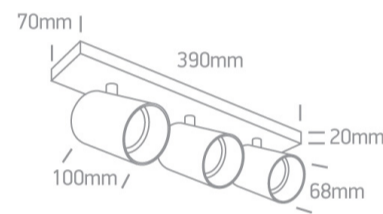

12 Wall & Ceiling > The Retro GU10 Spots

65305N/BBS

3x10W Retro surface wall and ceiling decorative MR16 GU10 Spot.

Complies with standard EN60598-1 and any other specific standards.

Downloads

Dimensions

Physical Specification

Item Group	12 Wall & Ceiling
Family	The Retro GU10 Spots
Order Code	65305N/BBS
Colour	Brushed Brass
Material	Aluminium
Shape	Rectangular
Length	390mm
Width	70mm
Height	20mm
Surface Ceiling	Yes
Surface Wall	Yes
Indoor	Yes

Adjustable

2 Directions

Electrical Characteristics

Gear

No

Fitting + Driver

Input Voltage

100-240V

43cm

Box Width

8,5cm

Box Height

13cm

Box Weight

1.416kg

Pcs/Carton