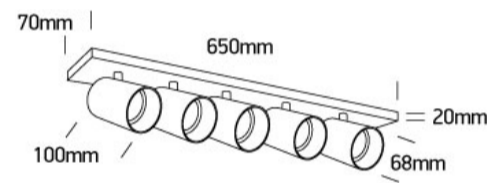

12 Wall & Ceiling>The Retro GU10 Spots

65505N/W

5x10W Retro surface wall and ceiling decorative MR16 GU10 Spot.

Complies with standard EN60598-1 and any other specific standards.

Downloads

Dimensions

Physical Specification

Item Group	12 Wall & Ceiling
Family	The Retro GU10 Spots
Order Code	65505N/W
Colour	White
Material	Aluminium
Shape	Rectangular
Length	650mm
Width	70mm
Height	20mm
Surface Ceiling	Yes
Surface Wall	Yes
Indoor	Yes

Adjustable

2 Directions

Electrical Characteristics

Gear

No

Fitting + Driver

Input Voltage

100-240V