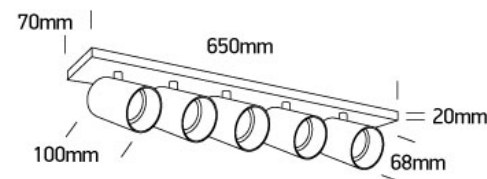

## 65505N/BBS

5x10W Retro surface wall and ceiling decorative MR16 GU10 Spot.

Complies with standard EN60598-1 and any other specific standards.

### Dimensions

### Physical Specification

Item Group	12 Wall & Ceiling
Family	The Retro GU10 Spots
Order Code	65505N/BBS
Colour	Brushed Brass
Material	Aluminium
Shape	Rectangular
Length	650mm
Width	70mm
Height	20mm
Surface Ceiling	Yes
Surface Wall	Yes
Indoor	Yes

### Packing Info

Box Length

13cm

Box Width

8,5cm

Box Height

69cm

Box Weight