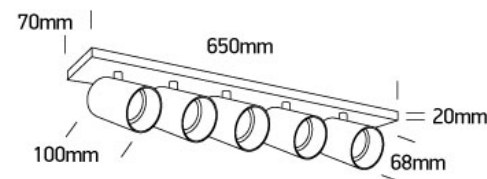

## 65505N/MG

5x10W Retro surface wall and ceiling decorative MR16 GU10 Spot.

Complies with standard EN60598-1 and any other specific standards.

### Dimensions

### Physical Specification

Item Group	12 Wall & Ceiling
Family	The Retro GU10 Spots
Order Code	65505N/MG
Colour	Metal Grey
Material	Aluminium
Shape	Rectangular
Length	650mm
Width	70mm
Height	20mm
Surface Ceiling	Yes
Surface Wall	Yes
Indoor	Yes

### Packing Info

Box Length

13cm

Box Width

8,5cm

Box Height

69cm

Box Weight