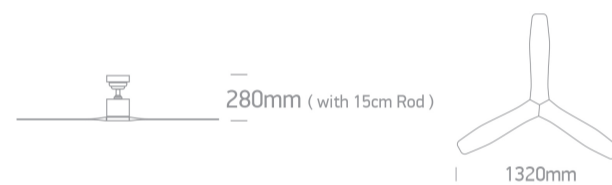

27 Fans>The Classic Fan Range ABS Blades

6316/W

Rod mounted ceiling fan with white ABS blades.

6 Speeds and Winter reverse mode.

Complete with remote control, 15cm and 30cm ceiling rods.

Downloads

Dimensions

Accessories

030152C

030156/W

Physical Specification

Item Group	27 Fans
Family	The Classic Fan Range ABS Blades
Order Code	6316/W
Colour	White
Material	Metal
Shape	Circular

Height	280mm
Diameter	1320mm
Surface Ceiling	Yes
Indoor	Yes