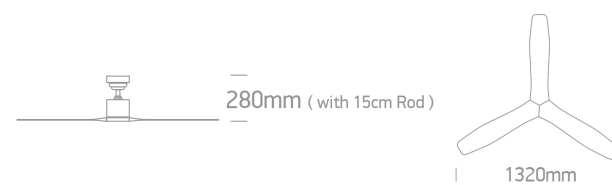

## 6316/B

Rod mounted ceiling fan with black ABS blades.

6 Speeds and Winter reverse mode.

Complete with remote control, 15cm and 30cm ceiling rods.

### Dimensions