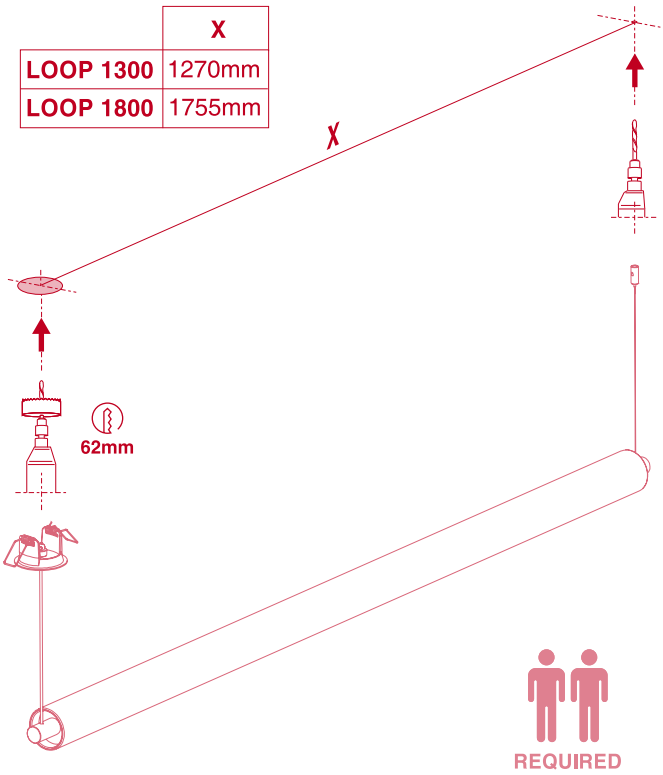

Loop

	X
LOOP 1300	1270mm
LOOP 1800	1755mm

Loop Base

	X	Y
LOOP 1300	1295mm	1110mm
LOOP 1800	1780mm	1595mm