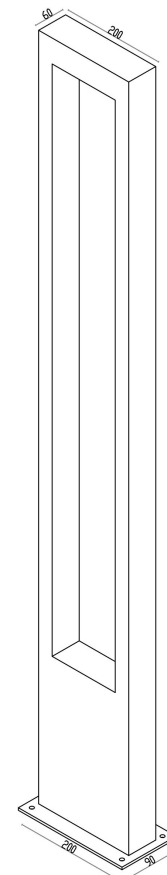

Instruction

O425FL-L20GF

MAX 20W
1 000 Lumen

Model: O425FL-L20GF

Collection: Outdoor

Bonn

Recessed

This product contains a light source of the energy efficiency class G