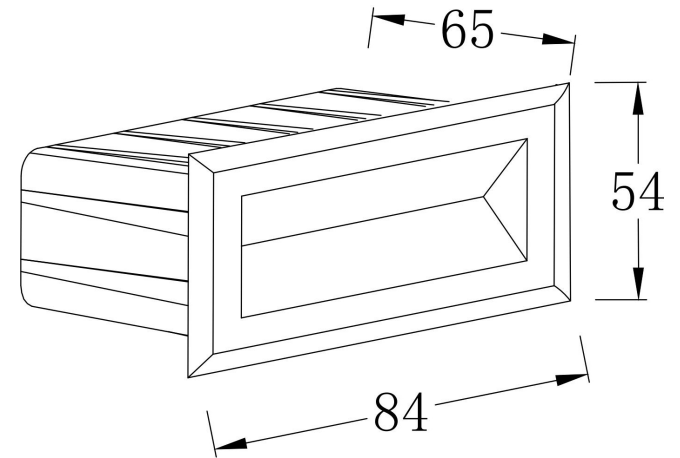

①

②

③

④

MAX 3W
250 Lumen

Model: O045SL-L3W3K
Collection: Outdoor
Series: Bosca
Step Light

This product contains a light source of the energy efficiency class G