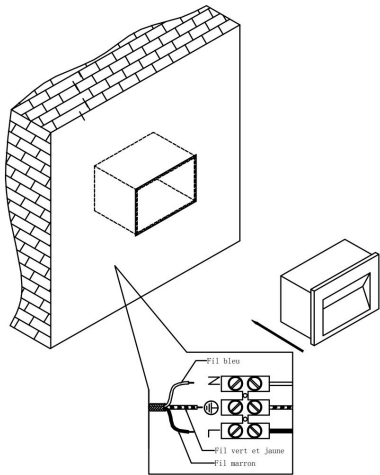

①

②

③

④

MAX 3W
250 Lumen

Model: O045SL-L3W3K
Collection: Outdoor
Series: Bosca
Step Light

This product contains a light source of the energy efficiency class G