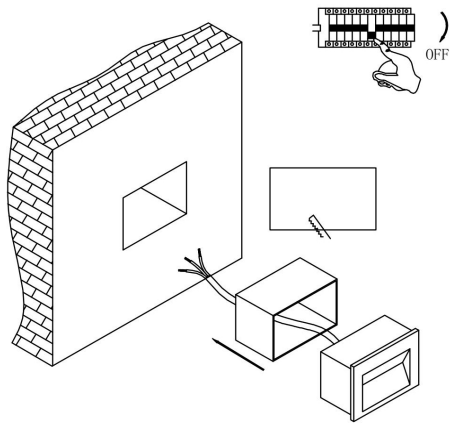

①

②

③

④

MAX 3W
250 Lumen

Model: O045SL-L3W3K
Collection: Outdoor
Series: Bosca
Step Light

This product contains a light source of the energy efficiency class G