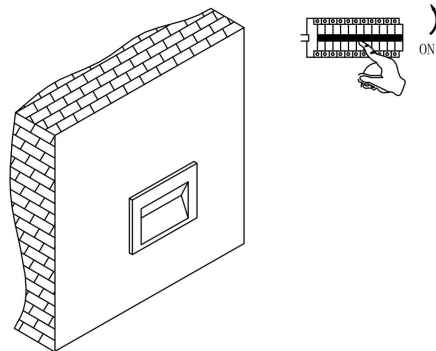

①

②

③

④

MAX 3W
250 Lumen

Model: O045SL-L3W3K
Collection: Outdoor
Series: Bosca
Step Light

This product contains a light source of the energy efficiency class G