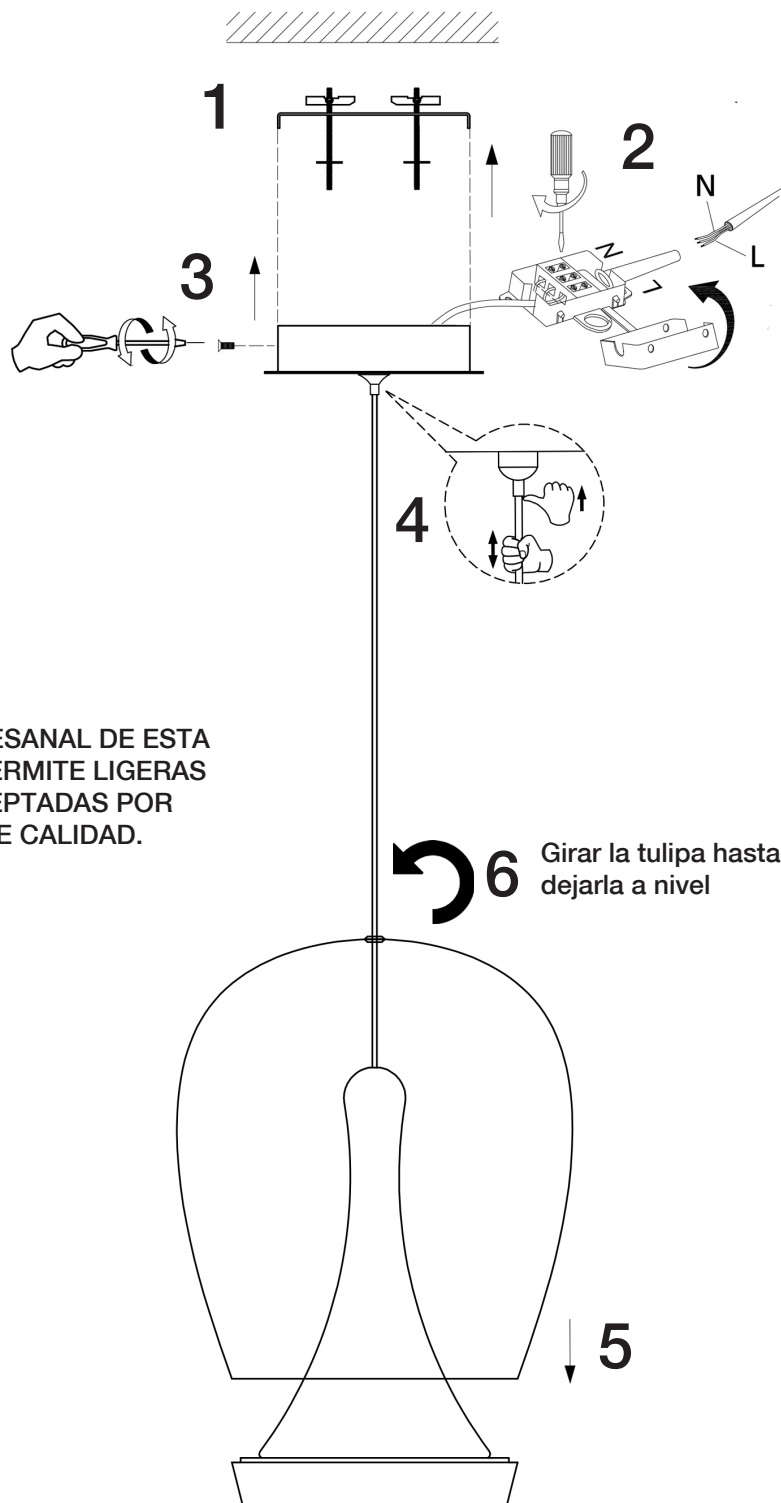

ATENCIÓN: Schuller recomienda que utilice los balancines suministrados en la instalación de este colgante

Para ver la ficha técnica de producto completa, puede usar el siguiente código QR:

ATTENTION: Schuller recommends to use included special screws when installing this pendant lamp.

CRAFTSMAN PRODUCTION FOR THIS GLASS SHADE ALLOWS SMALL IMPERFECTIONS CHECKED BY OUR QUALITY CONTROL

You may use the following QR code to view the complete technical data sheet of the product:

If you have any technical questions, please do not hesitate to contact our technical Department. We are at your disposal in our email: export@schuller.es