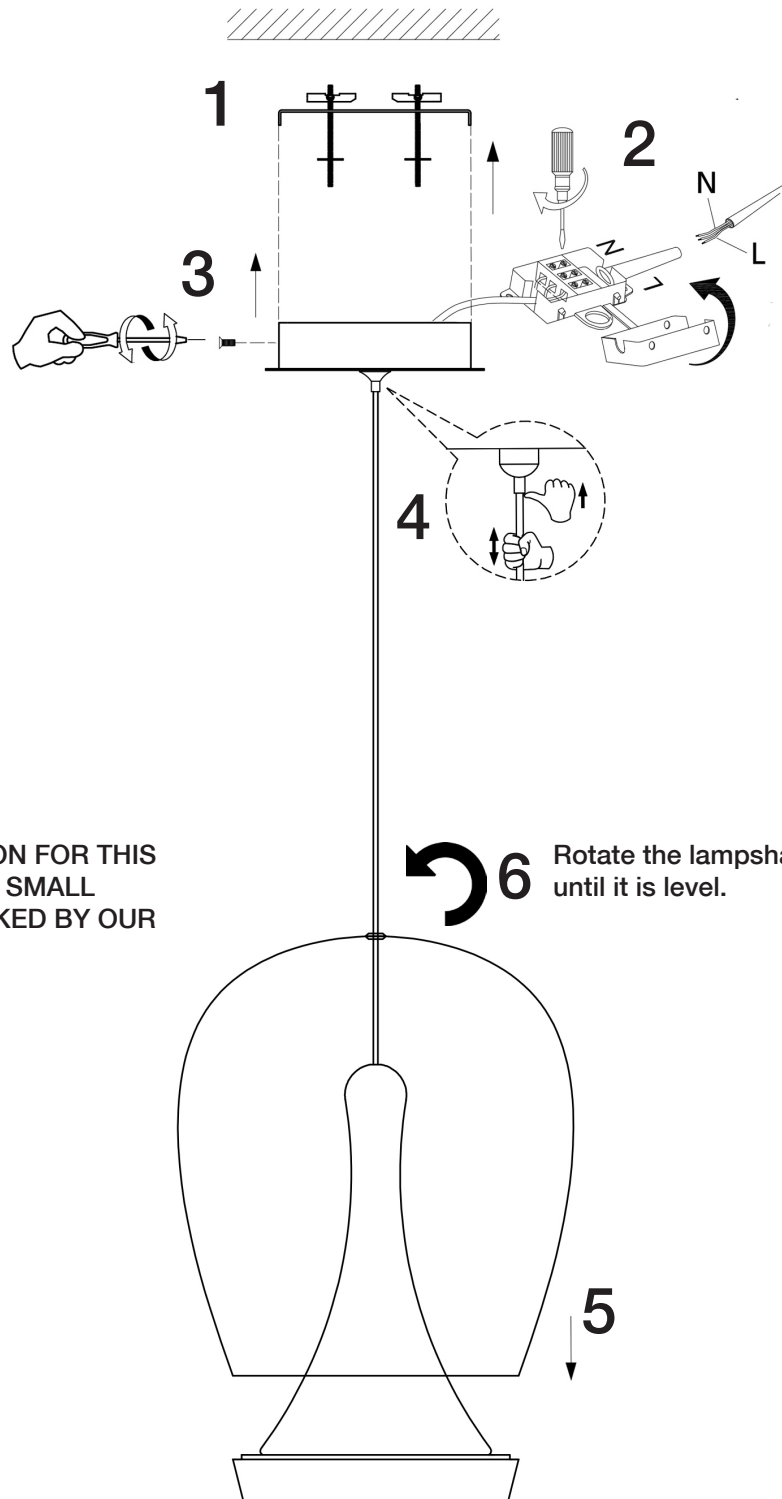

ATENCIÓN: Schuller recomienda que utilice los balancines suministrados en la instalación de este colgante

Para ver la ficha técnica de producto completa, puede usar el siguiente código QR:

ATTENTION: Schuller recommends to use included special screws when installing this pendant lamp.

CRAFTSMAN PRODUCTION FOR THIS GLASS SHADE ALLOWS SMALL IMPERFECTIONS CHECKED BY OUR QUALITY CONTROL

You may use the following QR code to view the complete technical data sheet of the product:

If you have any technical questions, please do not hesitate to contact our technical Department. We are at your disposal in our email: export@schuller.es