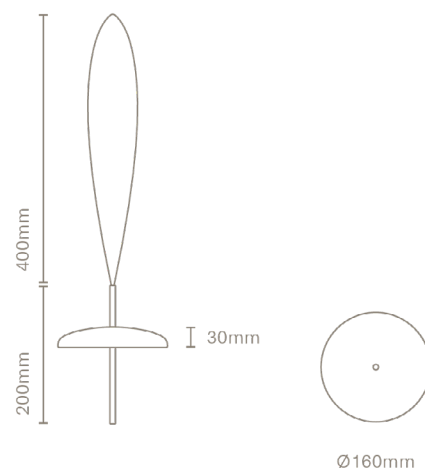

## Model:

	Colour	CRI/Temp.	Led
31103-	● 1 Black	S 823+827+830	0 500lm / 3W
	● B Blue Grey		
	● C Coral Red		
	● J Cement Grey		
	● P Pebble Grey		
	● Q Honey Yellow		

\* Push button dimming / Regulación a través de botón