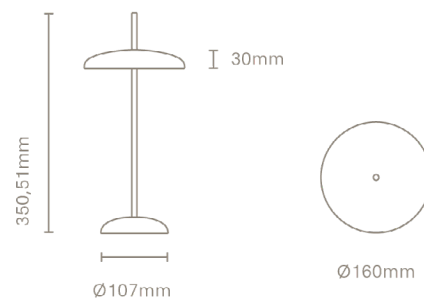

Model:

	Colour	CRI/Temp.	Led
31100-	● 1 Black	S 823+827+830	0 500lm / 3W
	● B Blue Grey		
	● C Coral Red		
	● J Cement Grey		
	● P Pebble Grey		
	● Q Honey Yellow		

* Push button dimming / Regulación a través de botón