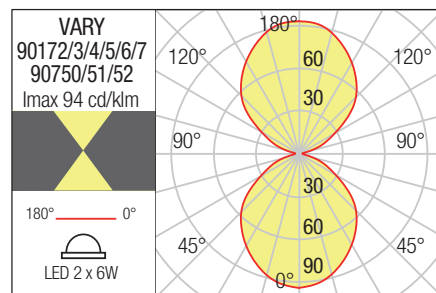

LED removal by a specialist	Yes
	DRIVER removal by a specialist	Yes

	Anti rust and corrosion treatment	No
	Front sea suitable	No