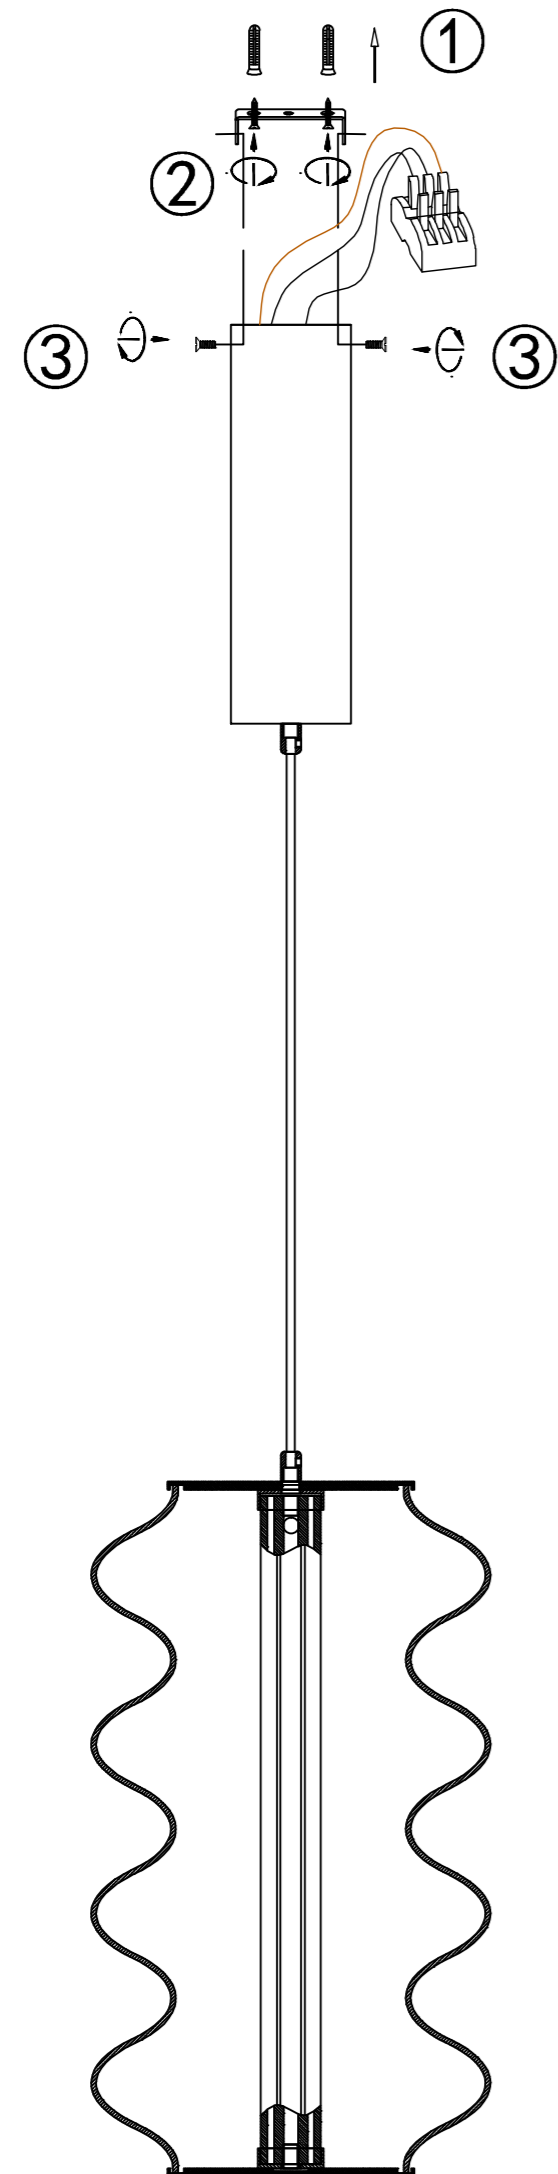

Item NO: C1346/S

aromas

Power:

220-240V AC / 50/60Hz / 12W LED DIM

Check connections
and polarity