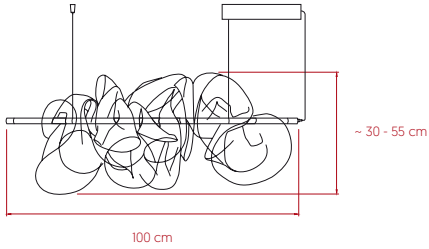

White Water Resistent Mesh

Transparent Acrylic Diffuser 360°

Metal Canopy: 35 x 4 x 6.6 cm

2 Black Steel Cables: 2.5 m

Black Coaxial Cable: 2.5 m

LIGHT SOURCE

Class I

220 - 240V: Dimmable LED 0-10V or DALI

Box Size: 169 x 58 x 68 cm - Wood crated for transport

Box Volume: 0.67 m³

Weight: Gross - 8 Kg | Net - 5.1 Kg

THE CLOUD

by Candela Cort

Short Suspension - LED **lzf**

SIZE

REFERENCES