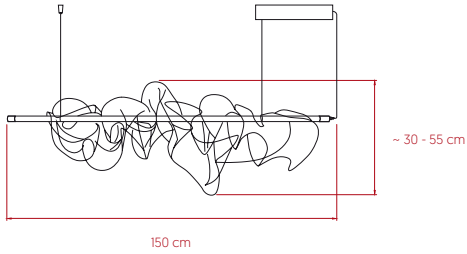

THE CLOUD

by Candela Cort

Long Suspension - LED

lzf

SIZE

REFERENCES

CLD 150 S LED DIM0-10V
CLD 150 S LED DIMDALI

COMPONENTS

White Water Resistent Mesh

Transparent Acrylic Diffuser 360°

Metal Canopy: 35 x 4 x 6.6 cm

2 Black Steel Cables: 2.5 m

Black Coaxial Cable: 2.5 m

LIGHT SOURCE

Class I

220 - 240V: Dimmable LED 0-10V or DALI

Box Size: 169 x 58 x 68 cm - Wood crated for transport

Box Volume: 0.67 m³

Weight: Gross - 8 Kg | Net - 5.1 Kg

THE CLOUD

by Candela Cort

Short Suspension - LED **lzf**

SIZE

REFERENCES