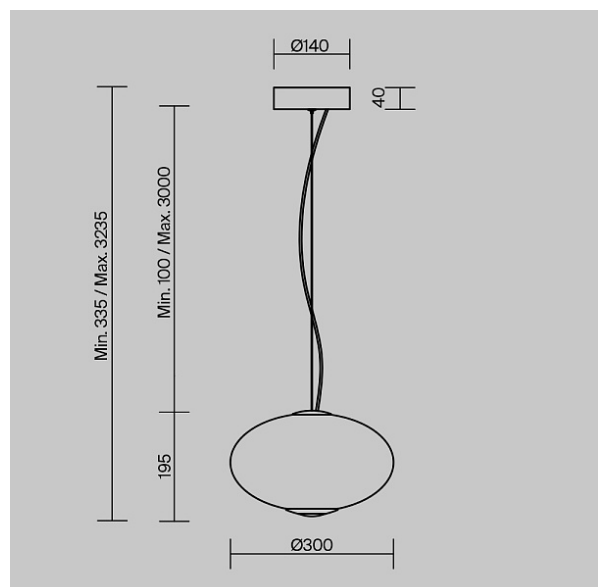

Pendant luminaire Bruma 2700K 12W

Series: Bruma Article: MOD397PL-L12CH2.7K

Article	MOD397PL-L12CH2.7K
Brand	Maytoni
Collection	Modern
Series	Bruma
Product type	Pendant luminaire
Fitting color	Chrome
Fitting material	Metal
Color temperature	2700 K
IP protection	IP 20
Dimmable	Yes
Height	3240 mm
Color rendering index	80 CRI
Scattering angle	120 °
Voltage	50Hz AC 220-240 V
Diameter	300 mm
Protection level	Class1
Warranty	3 years
Power	12 W
Volume	0.044 m ³
Minimum height	340 mm
Maximum height	3240 mm
Light flux	1500 Lm
Energy efficiency class	D
Fireproof	No
Packing length	360 mm

Net	1.9 kg
Gross	2.7 kg
Service life	50000 h