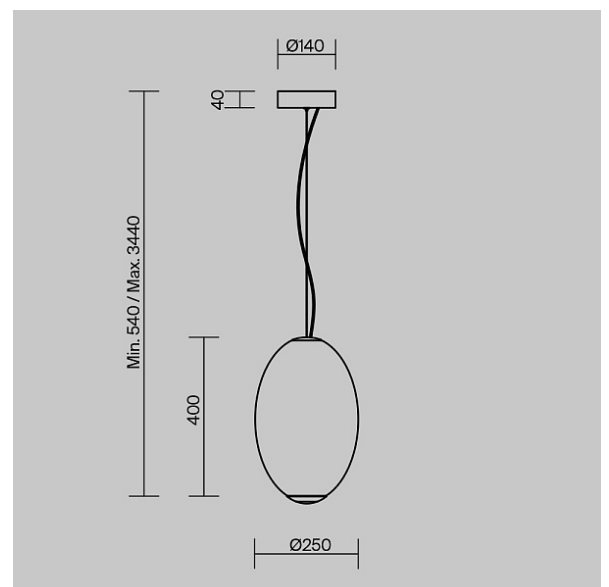

Pendant luminaire Bruma 2700K 19W

Series: Bruma Article: MOD397PL-L19CH2.7K

Article	MOD397PL-L19CH2.7K
Brand	Maytoni
Collection	Modern
Series	Bruma
Product type	Pendant luminaire
Fitting color	Chrome
Fitting material	Metal
Color temperature	2700 K
IP protection	IP 20
Dimmable	Yes
Height	3450 mm
Color rendering index	80 CRI
Scattering angle	120 °
Voltage	50Hz AC 220-240 V
Diameter	250 mm
Protection level	Class1
Warranty	3 years
Power	19 W
Volume	0.0546 m ³
Minimum height	550 mm
Maximum height	3450 mm
Light flux	2500 Lm
Energy efficiency class	D
Fireproof	No
Packing length	550 mm

Net	2 kg
Gross	3 kg
Service life	50000 h