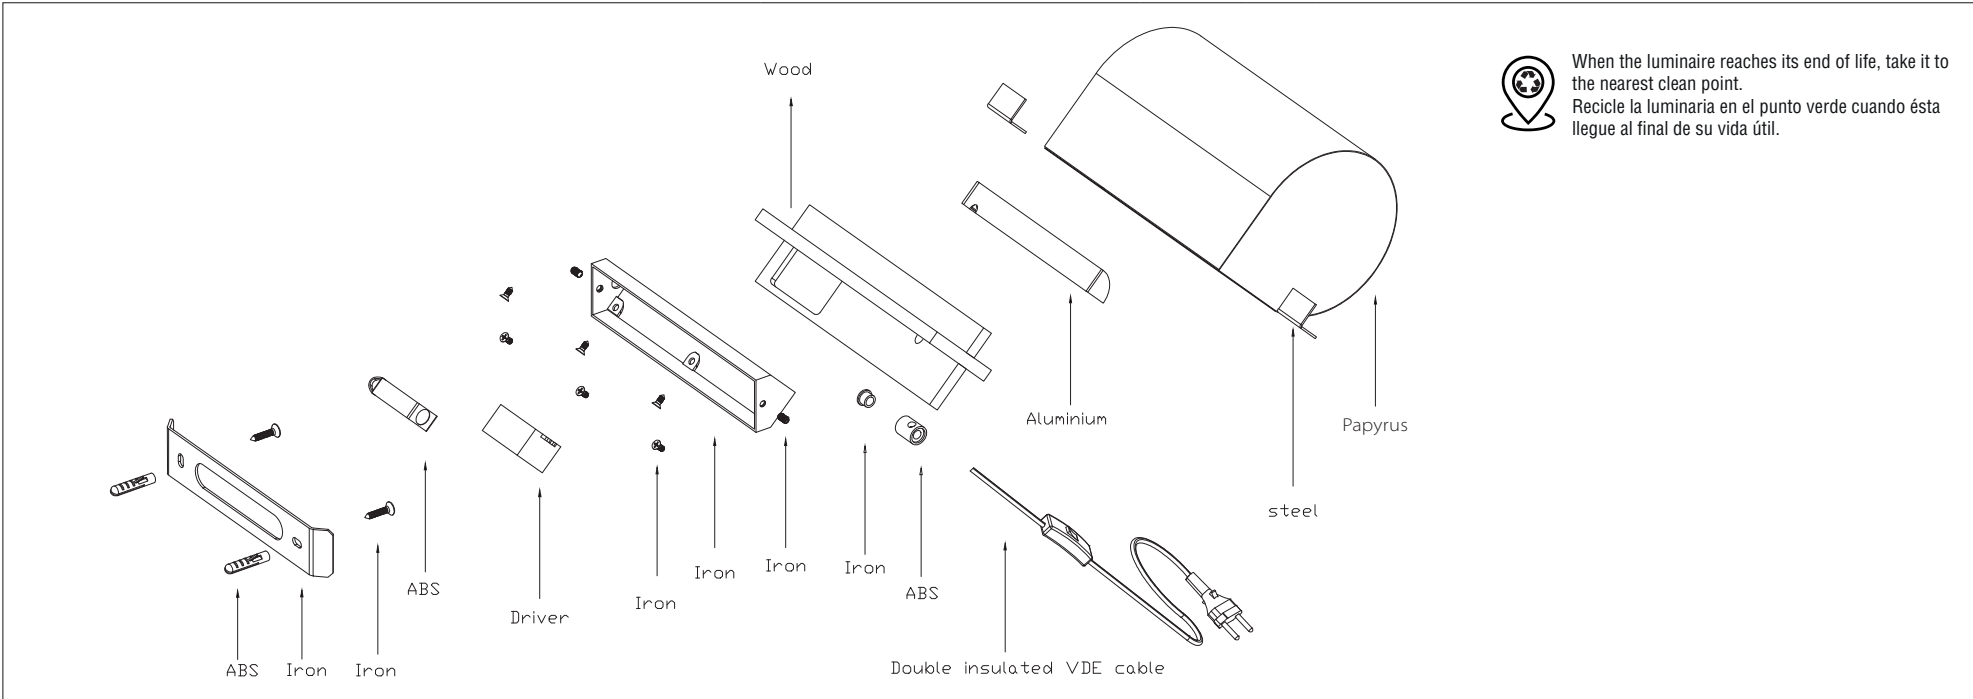

CATA 180 LED 2700K 2,5W
CATA 360 LED 2700K 5W

EL F This product contains a light source of energy efficiency class F
Este producto contiene una fuente luminosa de la clase eficiencia energética F

Together we take care of the planet