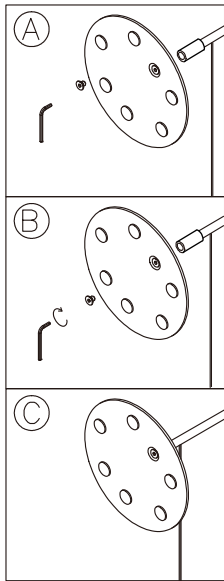

aromas

REF:S1254/ORONEG

REF:S1254/NEG

Dimmable Switch

With a quick touch, the lamp will be turned on, and then a quick touch again to turn it off. Keep on the touch dimmable switch, the lamp will be automatic dimmable from 10% to 100% or from 100% to 10%.

Solo par uso en interiores / Indoor use only

Fuente de luz NO reemplazable / Light source NON-replaceable

Atención:

Cable Y, debe ser sustituido por personal cualificado en caso de rotura/deterioro.

Caution: