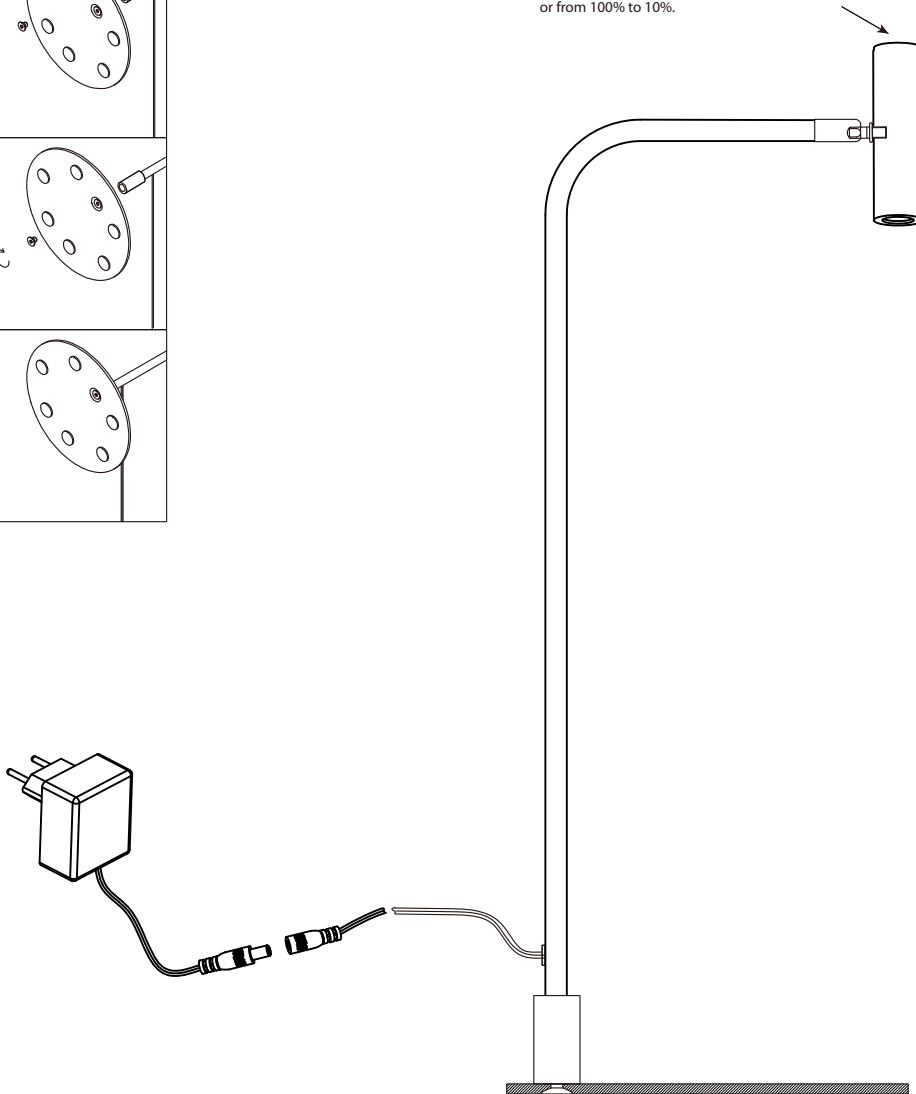

aromas

REF:S1254/ORONEG

REF:S1254/NEG

Dimmable Switch

With a quick touch, the lamp will be turned on, and then a quick touch again to turn it off. Keep on the touch dimmable switch, the lamp will be automatic dimmable from 10% to 100% or from 100% to 10%.

Solo par uso en interiores / Indoor use only

Fuente de luz NO reemplazable / Light source NON-replaceable

Atención:

Cable Y, debe ser sustituido por personal cualificado en caso de rotura/deterioro.

Caution:

Y-cable, must be replaced by qualified personnel in case of breakage/damage.