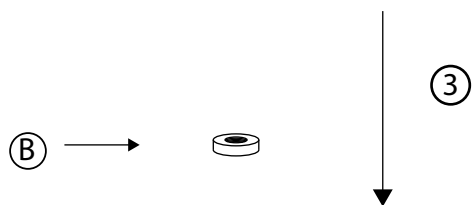

SYAL

NAC145

aromas

①

Sobre la base colocar la pantalla/
Place the shade on the base

②

Roscar la pantalla para así bloquearla/
Screw down the shade to lock it

③

Colocar la bombilla /
Install the bulb