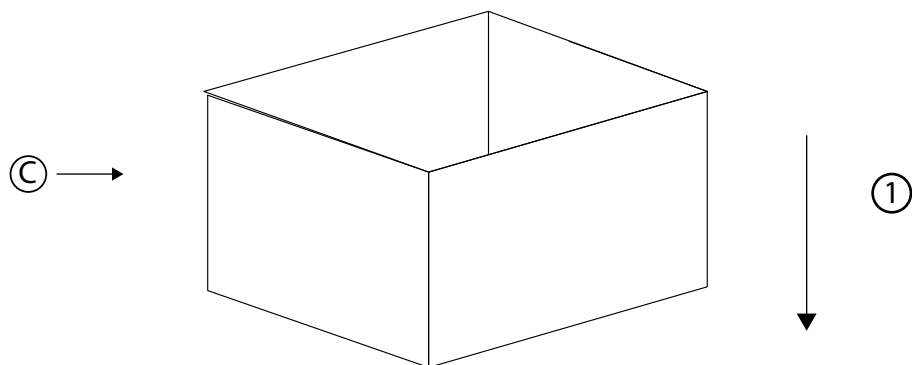

SYAL

NAC145

aromas

①

Sobre la base colocar la pantalla/
Place the shade on the base

②

Roscar la pantalla para así bloquearla/
Screw down the shade to lock it

③

Colocar la bombilla /
Install the bulb