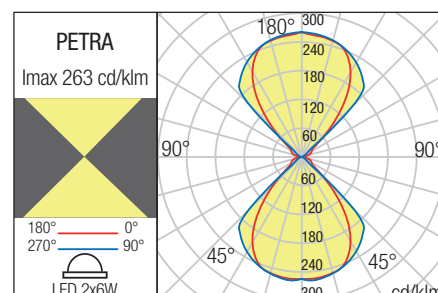

LED removal by a specialist	Yes
	DRIVER removal by a specialist	Yes

	Anti rust and corrosion treatment	No

	Front sea suitable	No