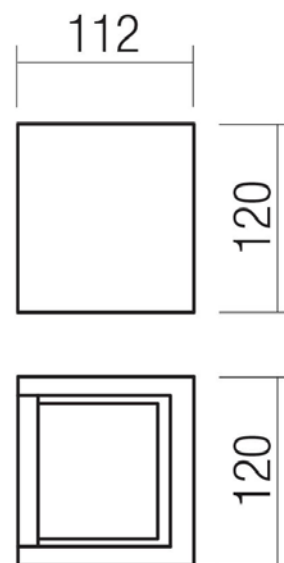

HU - Kültéri fali lámpa, erős LED-es, közvetlen/közvetett fényszórás, állítható szöggel. Sötétszürke színű beton és matt szürke színű, porfestett alumínium test, átlátszó üveg diszperzórok.

BG - Аплик за екстериор, оборудван с мощни LED-ове, директно/индиректно излъчване на светлина с регулируем ъгъл. Тяло от бетон с тъмно сиво покритие и алуминий, боядисан в електростатично поле в матово сиво, прозрачни стъклени дифузери.

SK - Exteriérové nástenné svietidlo vybavené POWER LED diódami, priamym/nepriamym rozložením svetla a nastaviteľným uhlom. Betónová konštrukcia tmavosivá povrchová úprava a hliníkový kryt elektrostaticky lakovaný v tmavosivých, priehľadných sklenených difúzoroch.

Product type / color	Wall lamp / Dark grey
Input voltage	110-240V, 50/60Hz
Power	2 x 6W
Led type	COB LED, 2 pcs x 6W
Color temperature	3000K
Led luminous flux	1160 lm
System luminous flux	774 lm
CRI / Optics	≥80 / 0/90°
Control	ON/OFF
Øuse (lm) / Pon (w)	1160 / 12
FTM / ЛТМ	0.926 / 89.51
Energy efficiency class	F
Warranty (years)	3
Protection class	Class I
IP / IK rating	IP54 / IK03
Work temperature	-20° / +45°C
LED lifespan	50.000 hours