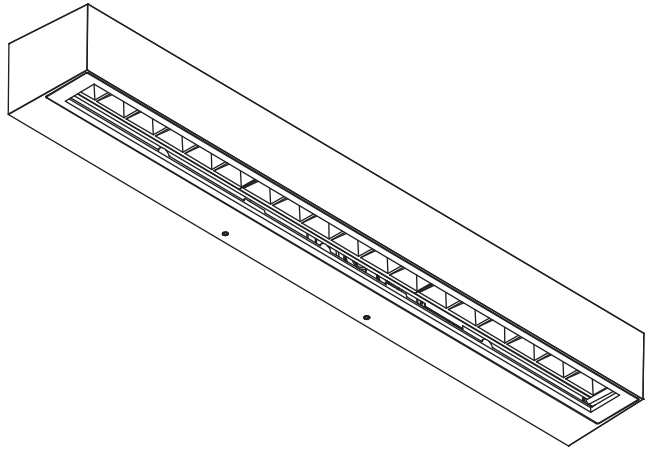

AROOS

Art. 90941, 90942, 90943, 90944, 90945, 90946
LED XT-E CREE, 21W