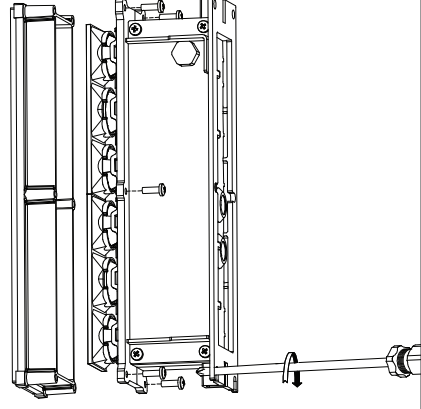

⑤

⑥

AROOS

Art. 91241-DALI, 91242-DALI, 91243-DALI
 91244-DALI, 91245-DALI, 91246-DALI
 SMD LED, 6 x 2,1W

GHID DE ÎNLOCUIRE A LENTILELOR

LENS REPLACEMENT GUIDE

①

②