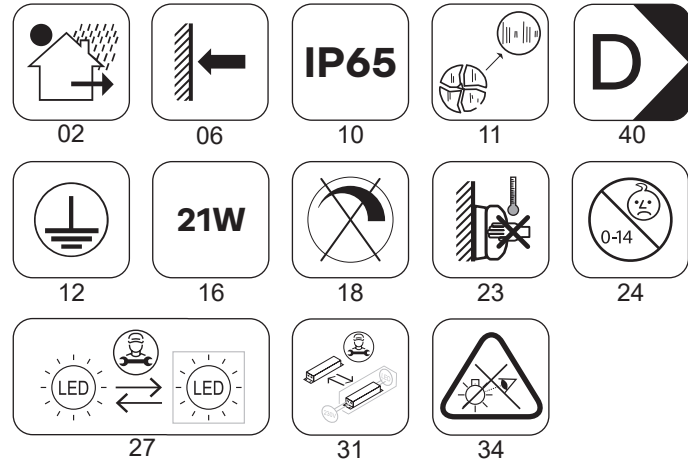

AROOS

Art. 90941, 90942, 90943, 90944, 90945, 90946
LED XT-E CREE, 21W