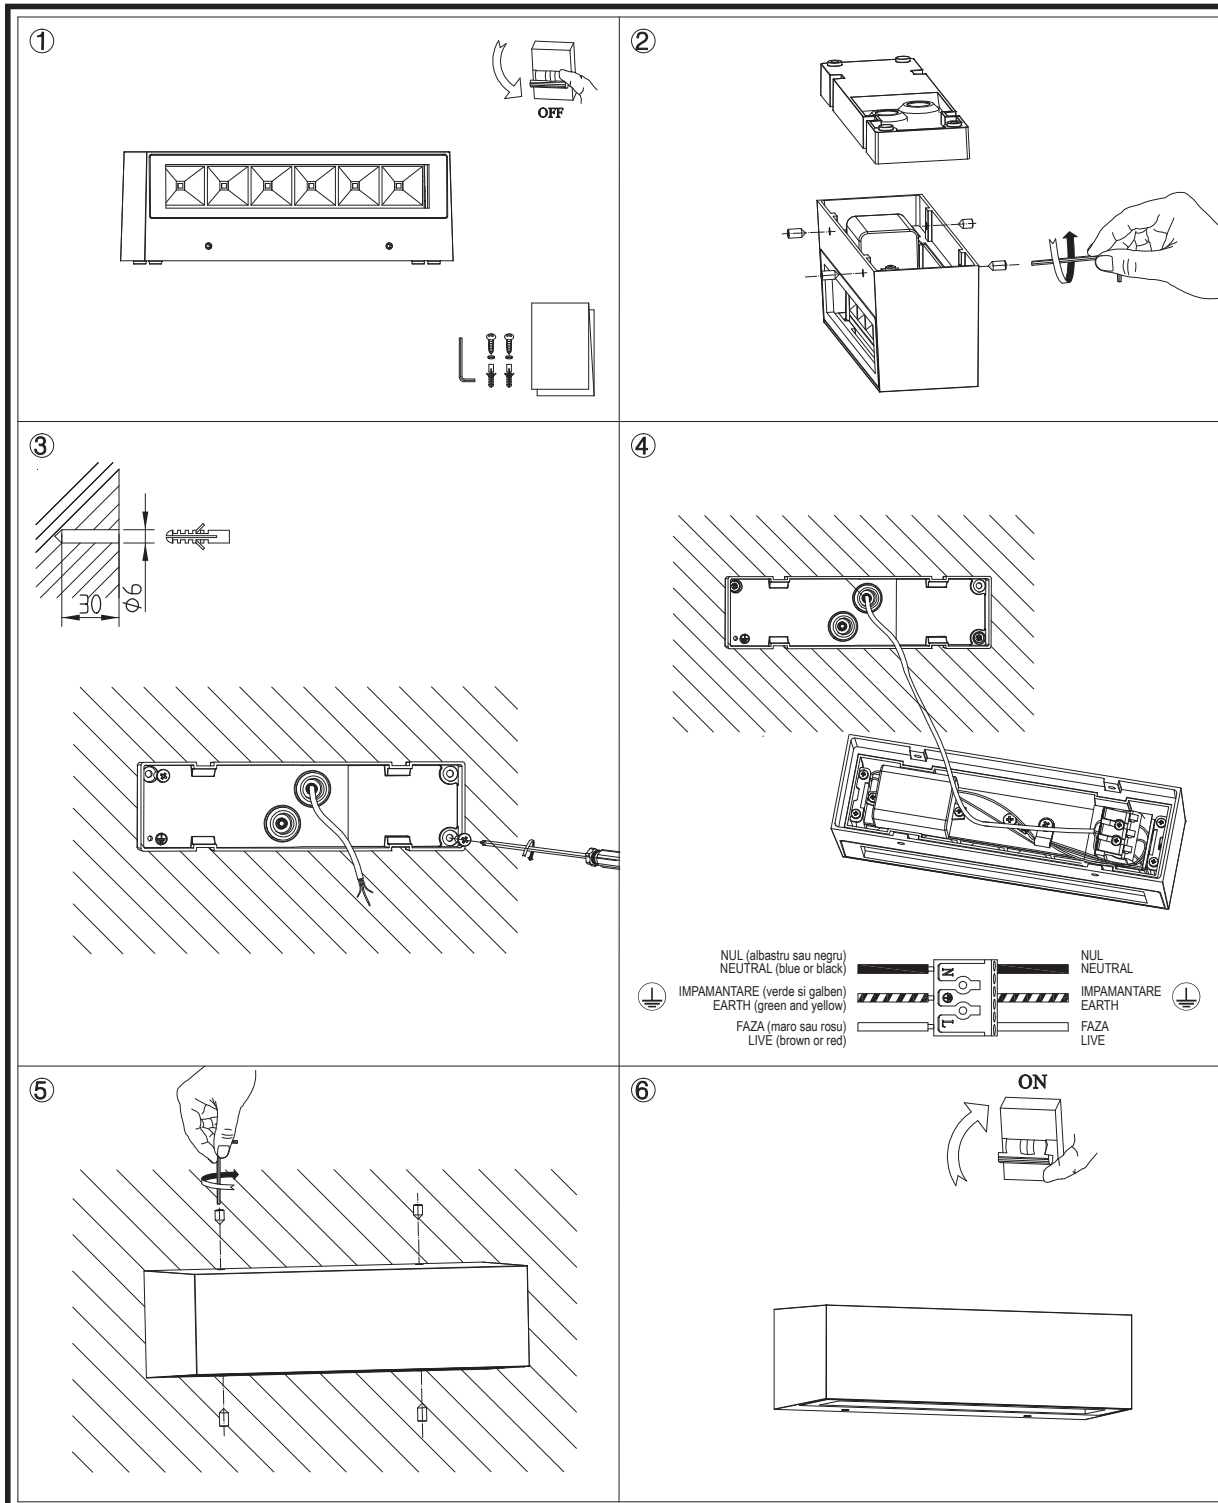

AROOS

Art. 90917, 90918, 90919, 90920, 90921, 90922
LED XT-E CREE, 7,5W

AROOS

Art. 90923, 90924, 90925, 90926, 90927, 90928
LED XT-E CREE, 14,5W

 02	 06	 IP65	 11	 40
 12	 14,5W	 18	 23	 0-14
 27	 31	 34		