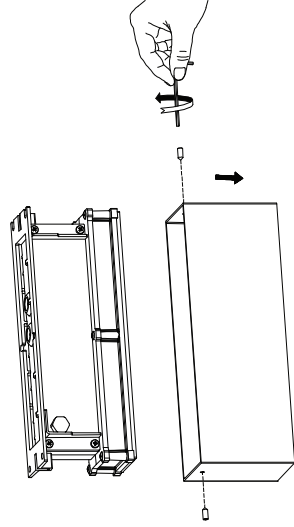

⑤

⑥

AROOS

Art. 91241-DALI, 91242-DALI, 91243-DALI
 91244-DALI, 91245-DALI, 91246-DALI
 SMD LED, 6 x 2,1W

GHID DE ÎNLOCUIRE A LENTILELOR

LENS REPLACEMENT GUIDE

①

②