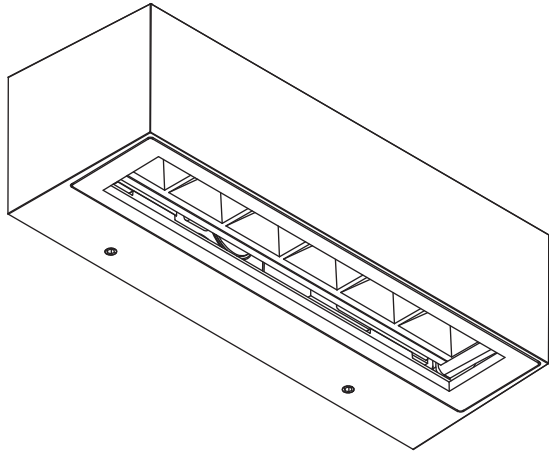

AROOS

Art. 90917, 90918, 90919, 90920, 90921, 90922
LED XT-E CREE, 7,5W

AROOS

Art. 90923, 90924, 90925, 90926, 90927, 90928
LED XT-E CREE, 14,5W

 02	 06	 IP65	 11	 40
 12	 14,5W	 18	 23	 0-14
 27	 31	 34		