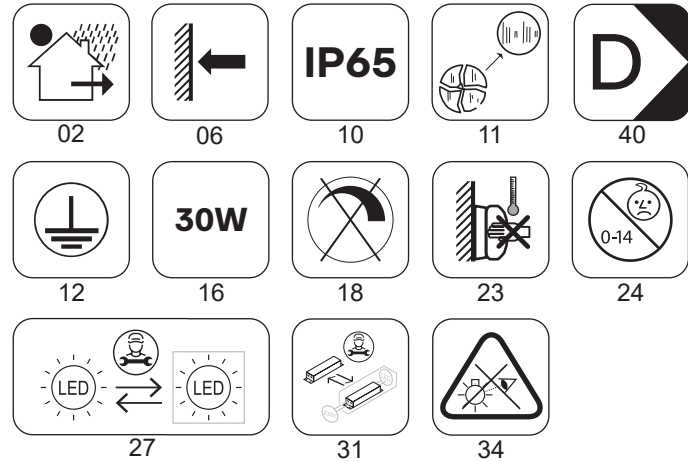

⑤

⑥

ON

AROOS

Art. 90929, 90930, 90931, 90932, 90933, 90934
LED XT-E CREE, 14,5W

AROOS

Art. 90935, 90936, 90937, 90938, 90939, 90940
LED XT-E CREE, 30W

AROOS