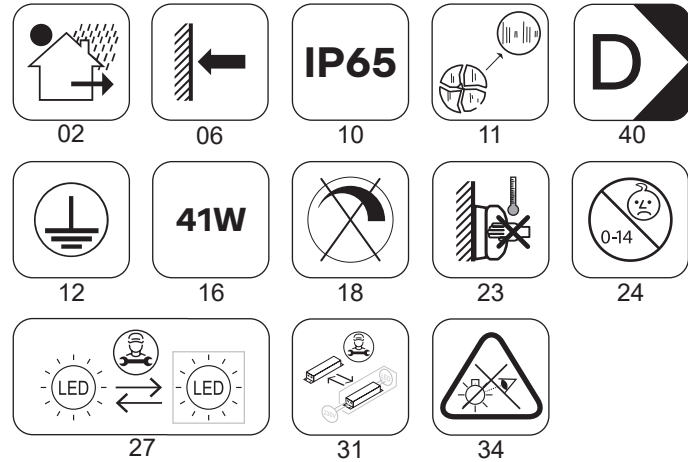

AROOS

Art. 90947, 90948, 90949, 90950, 90951, 90952
LED XT-E CREE, 41W