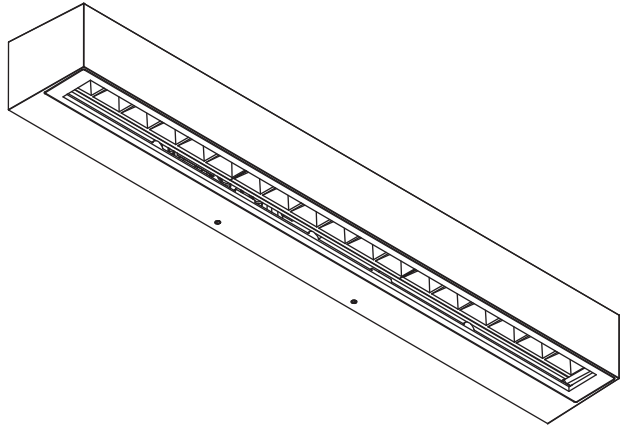

AROOS

Art. 90947, 90948, 90949, 90950, 90951, 90952
LED XT-E CREE, 41W