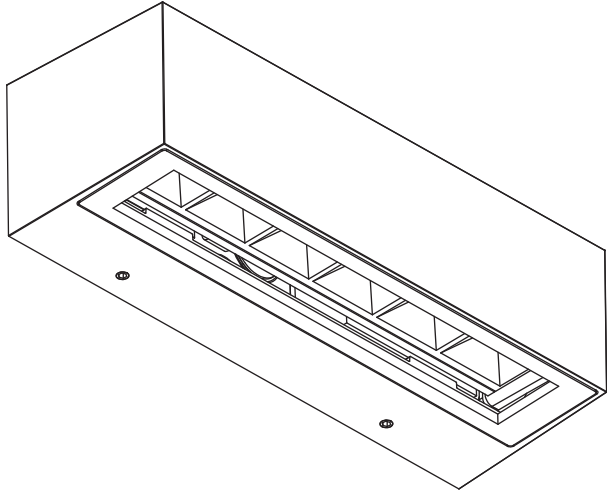

AROOS

Art. 90917, 90918, 90919, 90920, 90921, 90922
LED XT-E CREE, 7,5W

AROOS

Art. 90923, 90924, 90925, 90926, 90927, 90928
LED XT-E CREE, 14,5W

 02	 06	 IP65	 11	 40
 12	 14,5W	 18	 23	 0-14
 27	 31	 34		