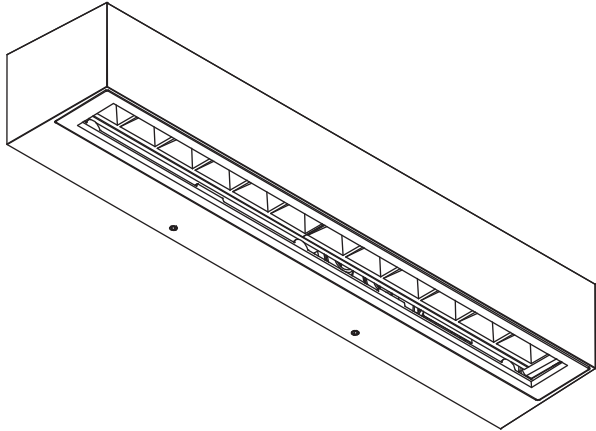

⑤

⑥

ON

AROOS

Art. 90929, 90930, 90931, 90932, 90933, 90934
LED XT-E CREE, 14,5W

AROOS

Art. 90935, 90936, 90937, 90938, 90939, 90940
LED XT-E CREE, 30W

AROOS