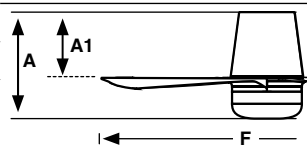

Measurements

Surface
S
A: 230/9.06" A1: 142/5.59" F: ø900/35.4"