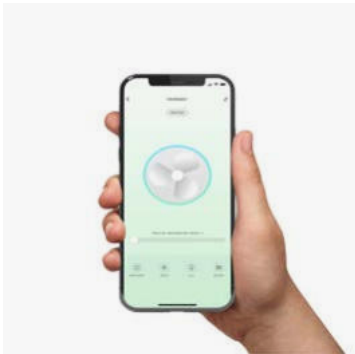

Smart option