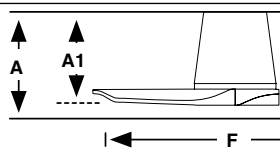

Measurements

Surface
L
A: 190/7.48" A1: 151/5.94" F: ø900/35.4"
S
A: 190/7.48" A1: 151/5.94" F: ø900/35.4"