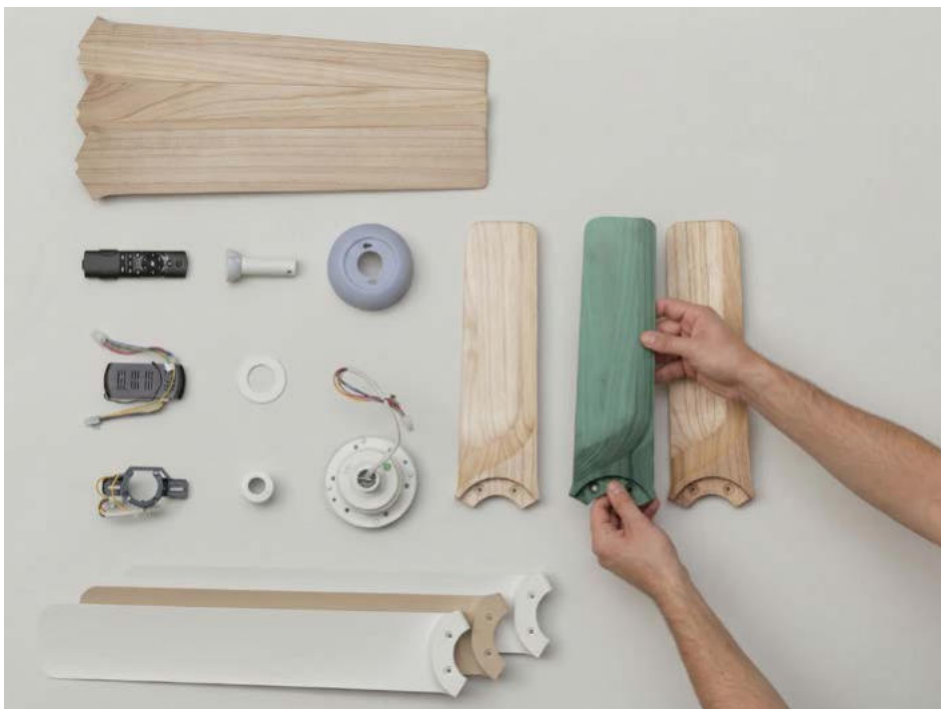

As unique as your project: we customize the finish of the blades, motor, and even wall controllers to achieve seamless integration with your interior design. You imagine it, we make it real.

Único como tu proyecto: personalizamos el acabado de las palas, el motor e incluso los controladores de pared para lograr una integración total en tu interiorismo. Tú lo imaginas, nosotros lo hacemos realidad.

CUSTOMIZATION & BESPOKE PRODUCTS