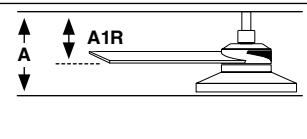

Measurements

Surface	Recessed
L	L
A: 300/11.81" A1: 180/7.09" F: ø1320/52"	A: 240/9.45" A1R: 120/4.72"