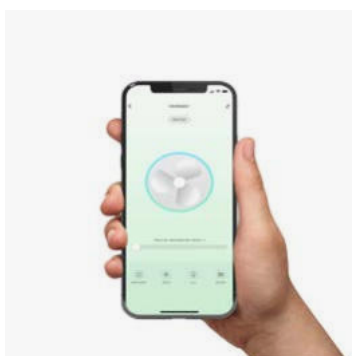

Smart option