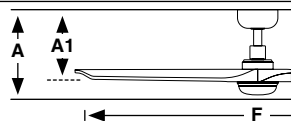

Lighting features

Power	10W
Lumen Output	480lm
Light Source	SMD LED
Dimmable K	2700/ 4000/ 6000K
CRI	85

Measurements

Surface
L
A: 270/10.63" A1: 223/8.78" F: ø1320/52"
S
A: 270/10.63" A1: 223/8.78" F: ø900/35.4"