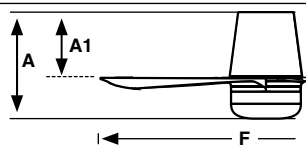

Power	10W
Lumen Output	480lm
Light Source	SMD LED
Dimmable K	2700/ 3000/ 4000K
CRI	>80

Measurements

Surface
S
A: 230/9.06" A1: 142/5.59" F: ø900/35.4"

Hey
Faro Lab

Size
Tamaño

S
ø900/35.4"

Finish
Acabado

Matt White
Matt White