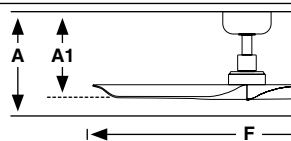

Measurements

Surface
S
A: 270/10.63" A1: 223/8.78" F: ø900/35.4"

Switchable white

Model	Size	Structure	Blades	Mounting	Control type	Light Model	Color T
33824	S	● Matt White	● Matt White	<input type="checkbox"/> Surface	<input type="checkbox"/> Remote Control RF	<input type="checkbox"/> 1 Standard	<input type="checkbox"/> S 2700K 3000K 4000K
33825	S	● Matt Black	● Matt Black	<input type="checkbox"/> R Recessed	<input type="checkbox"/> WT Remote + Smart Wi-Fi		
					<input type="checkbox"/> VC 0-10V/1-10V Active/Passive		
					<input type="checkbox"/> RW White Wired Wall Controller		
					<input type="checkbox"/> RB Black Wired Wall Controller		