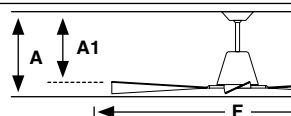

Measurements

Surface
M
A: 390/15.35" A1: 370/14.57" F: ø1270/50"