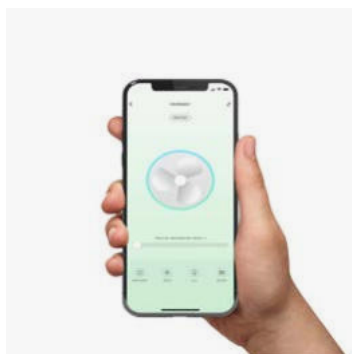

Smart Wi-Fi

Remote control

Fan features

Material	Structure Steel
	Blades ABS
	Diffuser PMMA

Light Kit

Adjustable color temperature

2 downrods included
127 / 250mm

Sloped Ceiling