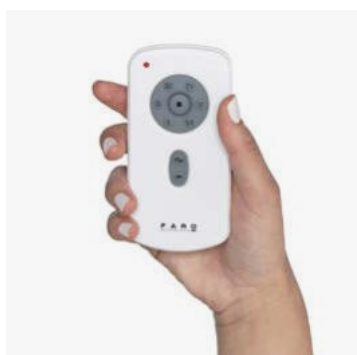

Fan features

Material	Structure Steel + Glass
	Blades PC
	Diffuser Glass

RF Model