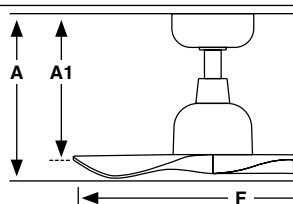

Measurements

Surface
L
A: 265/10.43" A1: 220/8.66" F: ø1500/59.1"