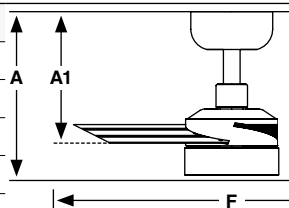

Lighting features

Power	20W
Lumen Output	806lm
Light Source	SMD LED
Dimmable K	2700/ 4000/ 6500K
CRI	85

Measurements

Surface	A	A1	F
XL	A: 232/9.13"	A1: 180/7.09"	F: ø1600/63"
L	A: 232/9.13"	A1: 180/7.09"	F: ø1320/52"
S	A: 232/9.13"	A1: 180/7.09"	F: ø1060/41.7"