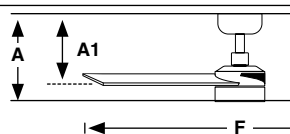

Measurements

Surface		
L		
A: 276/10.87"	A1: 180/7.09"	F: ø1320/52"
S		
A: 276/10.87"	A1: 180/7.09"	F: ø1060/41.7"