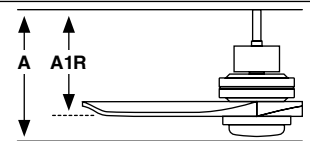

Lighting features

Power	15W
Lumen Output	900lm
Light Source	SMD LED
Dimmable K	3000K
CRI	>80

Measurements

Surface	Recessed
XL	L
A: 410/16.14" A1: 320/12.6" F: ø1680/66.1"	A: 330/12.99" A1R: 260/10.24"
L	
A: 390/15.35" A1: 320/12.6" F: ø1320/52"	