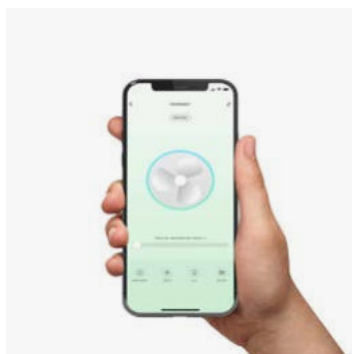

Aesthetic motor

3 downrods included
100 / 200

Recessed mounting system

Sloped Ceiling

Smart option

110V Check p.48

IP20 220-240V 50 / 60Hz

Model	Size	Structure	Blades	Mounting	Control type
33451	M	● Matt Black	● Walnut	<input type="checkbox"/> Surface <input checked="" type="checkbox"/> R Recessed	<input type="checkbox"/> Remote Control RF <input checked="" type="checkbox"/> WT Remote + Smart Wi-Fi <input type="checkbox"/> VC 0-10V/1-10V Active/Passive <input type="checkbox"/> RW White Wired Wall Controller <input type="checkbox"/> RB Black Wired Wall Controller