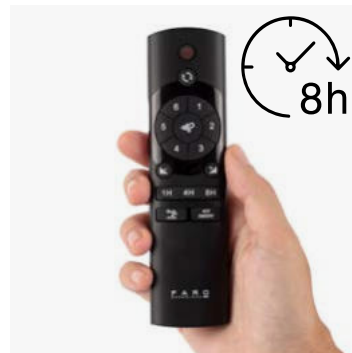

RF Model
Memory function page 27