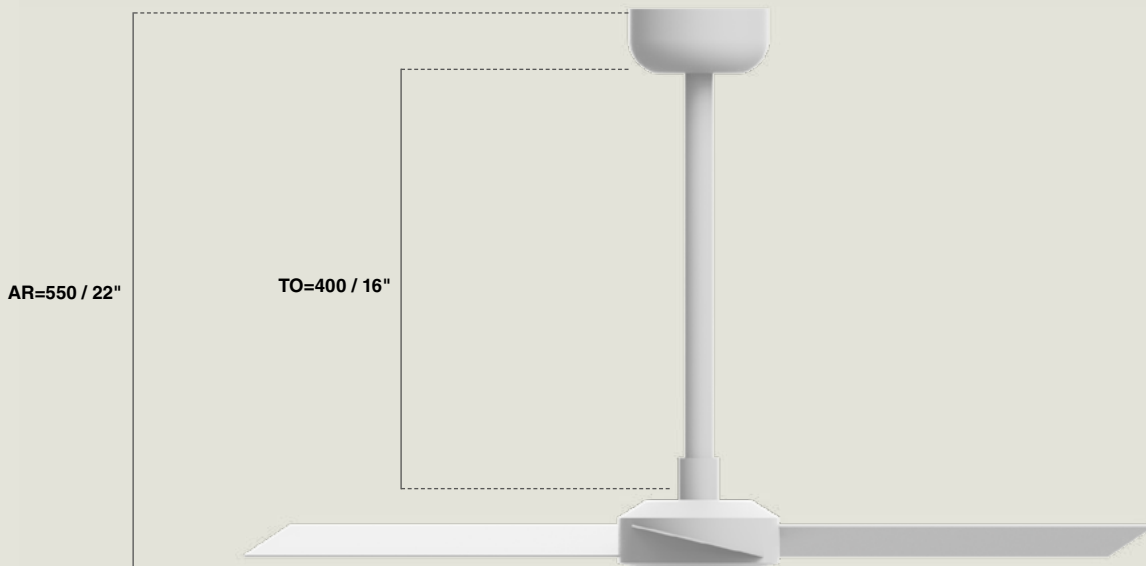

Example

$$250\text{mm} - 100\text{mm} + 400\text{mm} = 550\text{mm} \quad / \quad 10'' - 4'' + 16'' = 22''$$