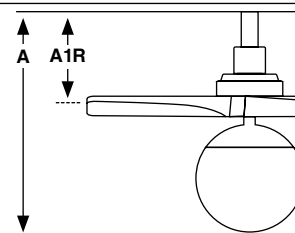

Measurements

Surface	Recessed
L A: 408/16.06" A1: 220/8.66" F: ø1500/59.1"	L A: 348/13.7" A1R: 160/6.3"
M A: 408/16.06" A1: 220/8.66" F: ø1250/49.2"	M A: 348/13.7" A1R: 160/6.3"
S A: 408/16.06" A1: 220/8.66" F: ø925/36.4"	S A: 348/13.7" A1R: 160/6.3"