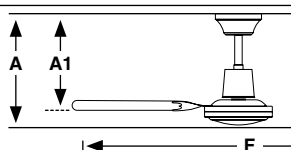

Measurements

Surface
L
A: 600/23.62" A1: 500/19.69" F: ø1400/55.1"