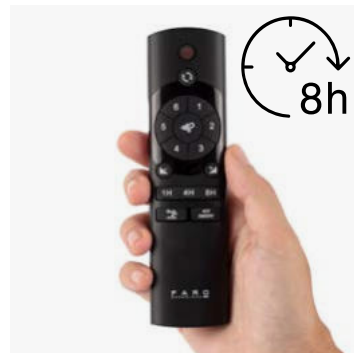

Material	Structure Steel
	Blades Pine Wood
	Diffuser PP

Adjustable color temperature

FSC Certified wooden blades

Recessed mounting system

Sloped Ceiling

Smart option

RF Model
Memory function page 27

Model	Size	Structure	Blades	Mounting	Control type
33718DC	L	● Matt Black	● Pine	Surface	Remote Control RF
33728DC	L	● Matt White	● Pine	R Recessed	WT Remote + Smart Wi-Fi
					VC 0-10V/1-10V Active/Passive
					RW White Wired Wall Controller
					RB Black Wired Wall Controller