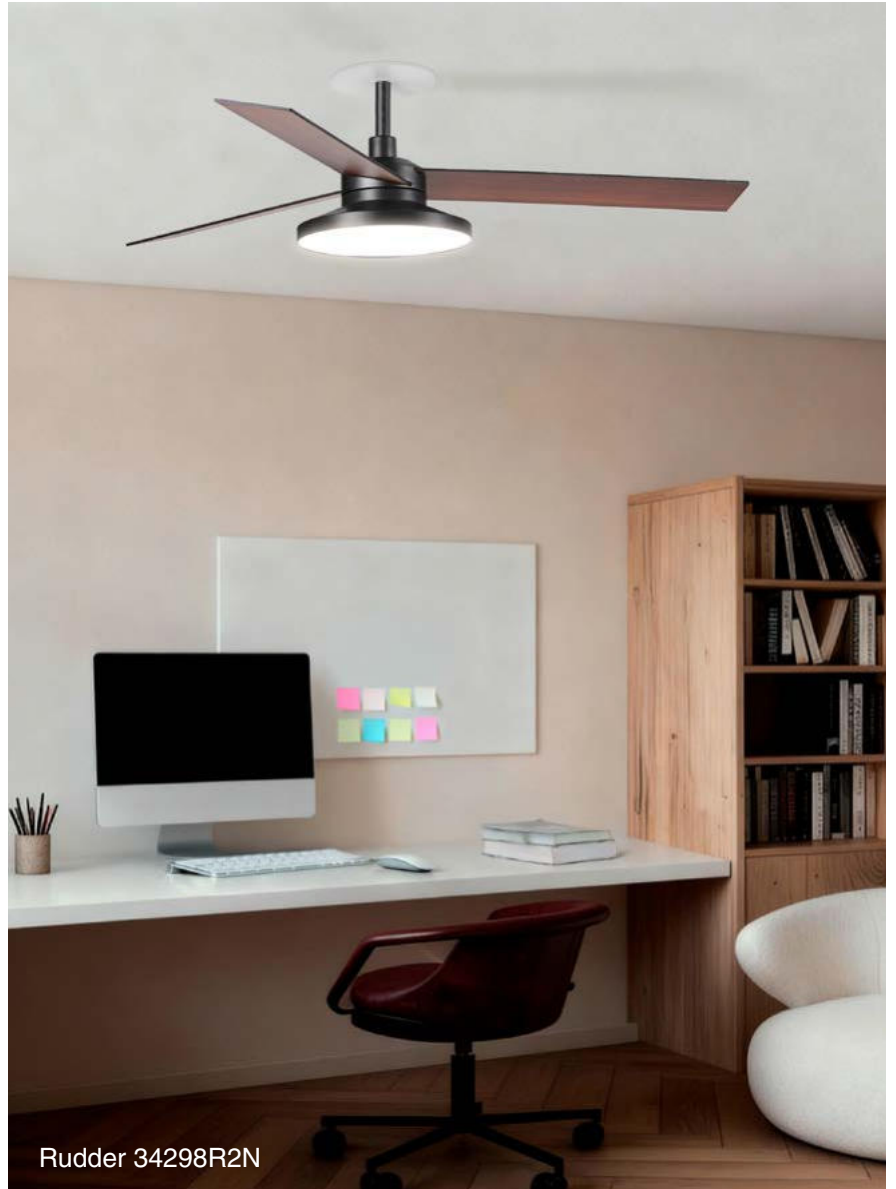

Rudder 34298R2N