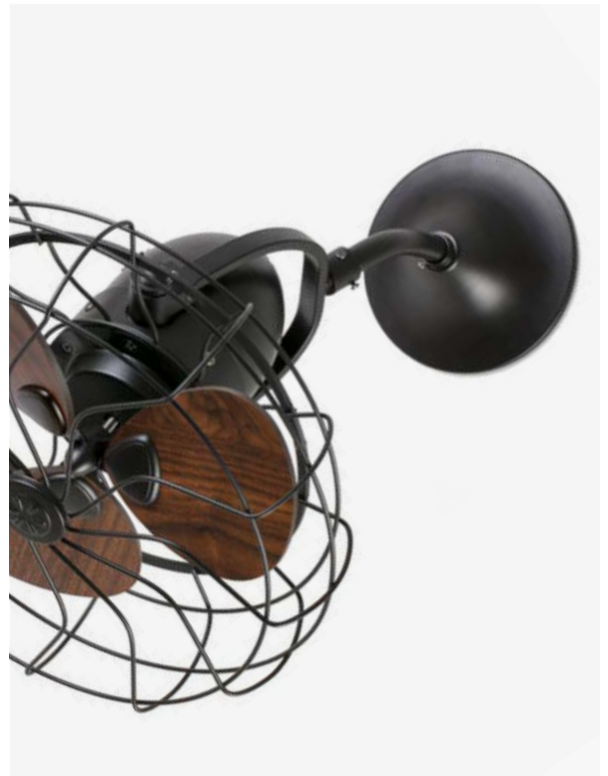

Size
Tamaño

S
ø430/16.9"

Finish
Acabado

Dark Brown
Dark Walnut

Mounting
Montaje

Ceiling or wall
mount

Fan features

Material	Structure Steel
	Blades Plywood