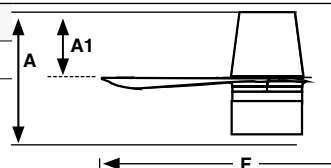

Measurements

Surface

M

A: 239/9.41" A1: 145/5.71" F: ø1320/52"