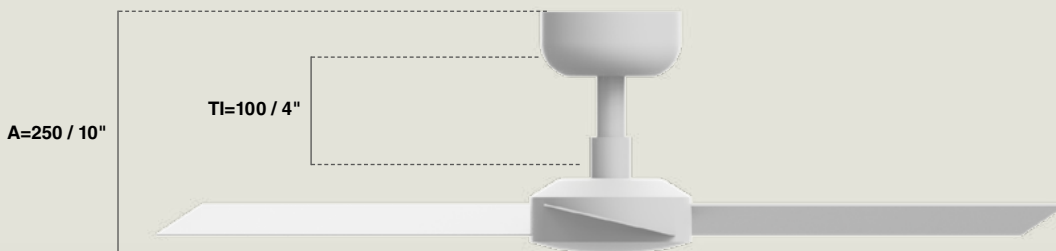

Example

$$250\text{mm} - 100\text{mm} + 400\text{mm} = 550\text{mm} \quad / \quad 10'' - 4'' + 16'' = 22''$$