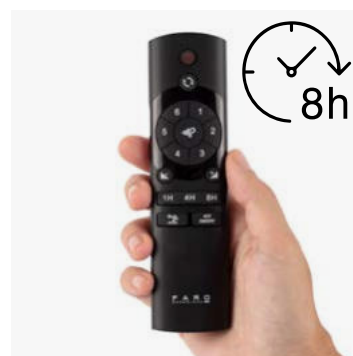

RF Model
Memory function page 27