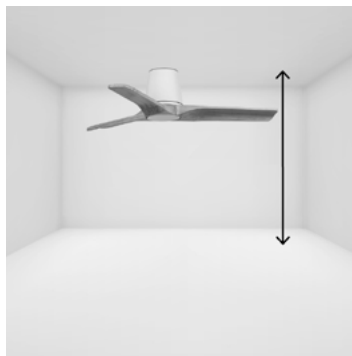

Suitable for low ceilings