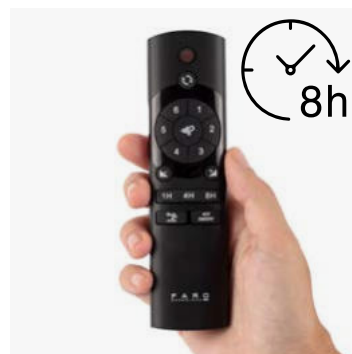

RF Model
Memory function page 27