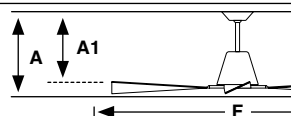

Measurements

Surface
M
A: 390/15.35" A1: 355/13.98" F: ø1270/50"