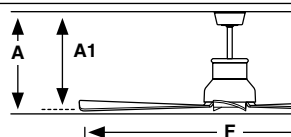

Measurements

Surface
M
A: 390/15.35" A1: 355/13.98" F: ø1270/50"