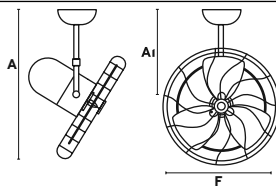

Measurements

Surface

S

A: 505/19.88" A1: 440/17.32" F: ø430/16.9"