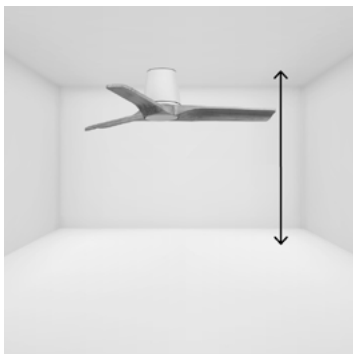

Suitable for low ceilings