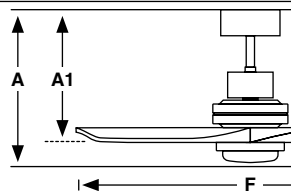

Lighting features

Power	15W
Lumen Output	900lm
Light Source	SMD LED
Dimmable K	3000K
CRI	>80

Measurements

Surface	Recessed
XL	L
A: 410/16.14" A1: 320/12.6" F: ø1680/66.1"	A: 330/12.99" A1R: 260/10.24"
L	
A: 390/15.35" A1: 320/12.6" F: ø1320/52"	