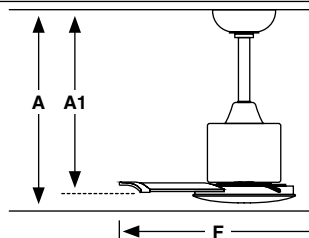

Malvinas

Size
Tamaño

L
ø1400/55.1"

Finish
Acabado

Brown
Mahogany

Control system
Sistema de control

Wired wall controller

Fan features