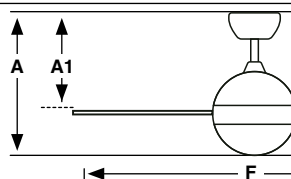

Measurements

Surface
S
A: 549/21.61" A1: 447/17.6" F: ø970/38.2"

Hydra

Hydra 33726

Size
Tamaño

L
ø1330/52.4"

Finish
Acabado

Matt White
Matt White