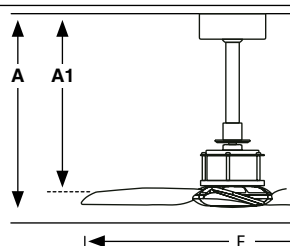

Measurements

Surface
XL
A: 640/25.2" A1: 630/24.8" F: $\phi 1780/70.1''$