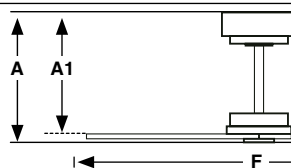

Measurements

Surface
L
A: 270/10.63" A1: 260/10.24" F: ø1320/52"