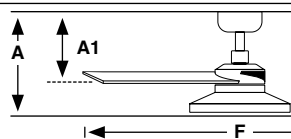

Measurements

Surface	Recessed
L	L
A: 300/11.81" A1: 180/7.09" F: ø1320/52"	A: 240/9.45" A1R: 120/4.72"