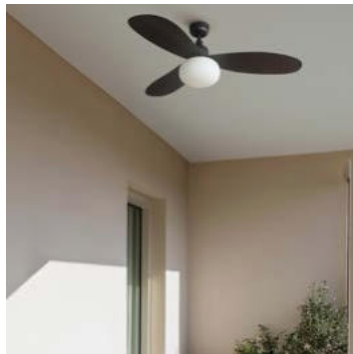

Wired wall controller

Remote control

0-10V/1-10V

Fan features

Material	Structure Steel
	Blades ABS
	Diffuser Glass

Textured blade

Glass diffuser

IP44