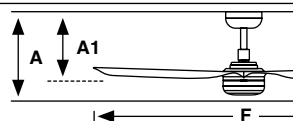

Measurements

Surface
M
A: 277/10.91" A1: 190/7.48" F: ø1320/52"