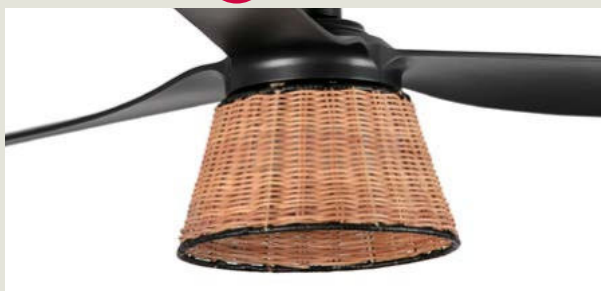

SUMBA

NEW

3L058	☒ Matt Black
Power	18W
Dimmable K	2700/ 3000/ 4000K
CRI	>80
Material Diff	Glass
Light Source	SMD LED
Fan Models	Punt M, Punt Tub M