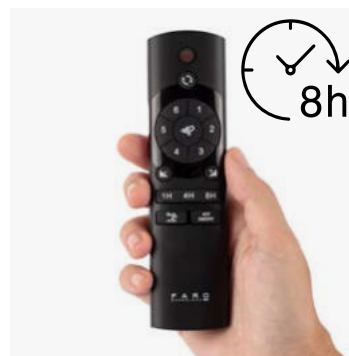

RF Model
Memory function page 27