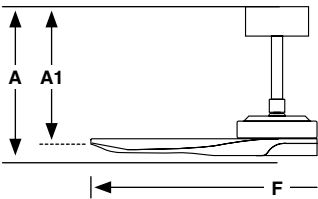

Measurements

Surface		
XXL		
A: 350/13.78"	A1: 310/12.2"	F: ø2400/94.5"
XL		
A: 350/13.78"	A1: 310/12.2"	F: ø2000/78.7"