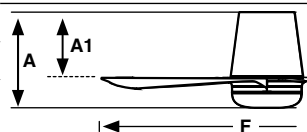

Measurements

Surface
S
A: 203/7.99" A1: 142/5.59" F: ø900/35.4"