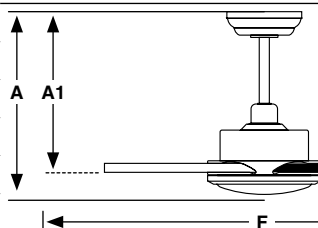

Measurements

Surface	A	A1	F
XXL30	A: 475/18.7"	A1: 425/16.73"	F: ø3000/118.1"
XXL25	A: 475/18.7"	A1: 425/16.73"	F: ø2500/98.4"
XL 20	A: 455/17.91"	A1: 395/15.55"	F: ø2000/78.7"