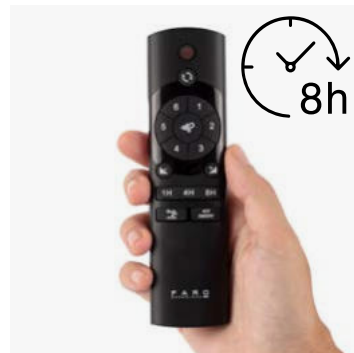

RF Model
Memory function page 27