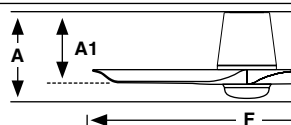

Measurements

Surface
S
A: 232/9.13" A1: 151/5.94" F: ø900/35.4"