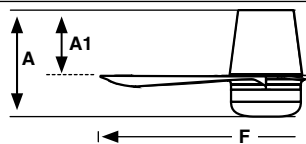

Measurements

Surface

M

A: 230/9.06" A1: 190/7.48" F: ø1320/52"