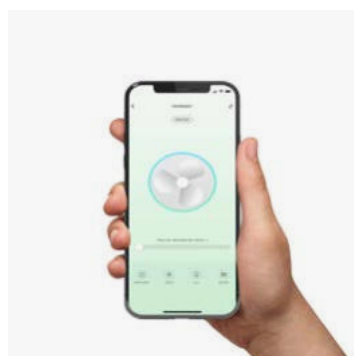

Material	Structure ABS
	Blades ABS
	Diffuser Glass

Adjustable color temperature

Suitable for low ceilings

Recessed mounting system

Sloped Ceiling

Smart option

RF Model
Memory function page 27

Standard Light Kit