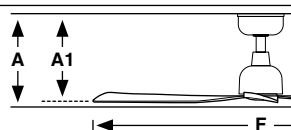

Measurements

Surface
M
A: 245/9.65" A1: 221/8.7" F: ø1250/49.2"