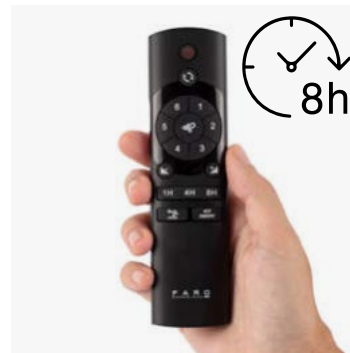

RF Model
Memory function page 27