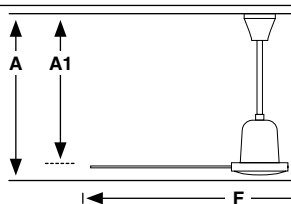

Measurements

Surface
L
A: 483/19.02" A1: 440/17.32" F: ø1400/55.1"