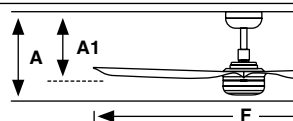

Measurements

Surface	Recessed
M	M
A: 277/10.91" A1: 190/7.48" F: ø1320/52"	A: 217/8.54" A1R: 120/4.72"

Tunable white

Model	Size	Structure	Blades	Mounting	Control type	Light Model	Color T
33821	S	● Matt White	● Maple	<input type="checkbox"/> Surface	<input type="checkbox"/> Remote Control RF	<input type="checkbox"/> -1 Standard	<input type="checkbox"/> TW 2700K 4000K 6000K
33820	S	● Matt White	● Matt White		<input checked="" type="checkbox"/> WT Remote + Smart Wi-Fi		
33822	S	● Matt Black	● Matt Black				
33823	S	● Matt Black	● Walnut				