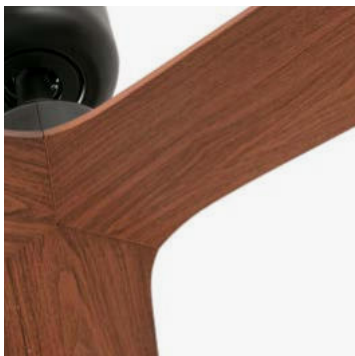

Fan features

Material	Structure Steel
	Blades ABS

Realistic wood-finish
ABS blades