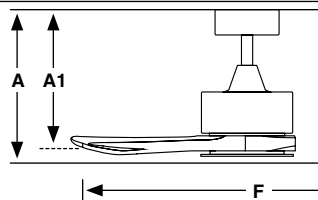

Measurements

Surface
XXL
A: 605/23.82" A1: 430/16.93" F: ø2330/91.7"