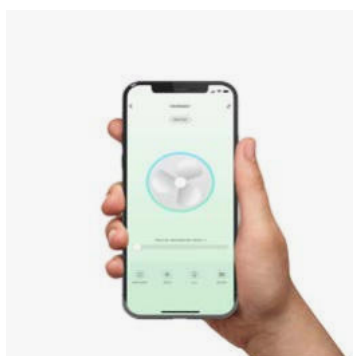

Control system

Sistema de control

Smart Wi-Fi

Remote control

Fan features

Material	Structure Steel
	Blades Pine Wood
	Diffuser Glass

FSC Certified wooden blades

Sloped Ceiling