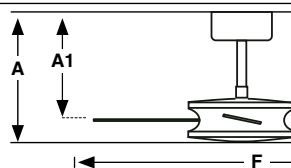

Measurements

Surface
L
A: 372/14.65" A1: 254/10" F: ø1320/52"