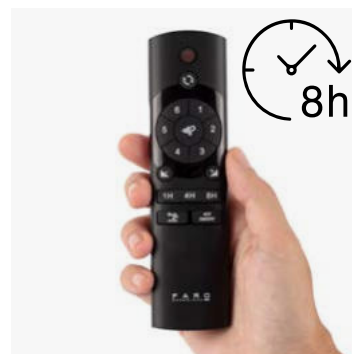

Light Kit

FSC Certified wooden blades

Recessed mounting system

Sloped Ceiling

Smart option

RF Model
Memory function page 27

Heywood 33805

Model	Size	Structure	Blades	Mounting	Control type
33809	L	● Matt Black	● Dark Walnut	<input type="checkbox"/> Surface	<input type="checkbox"/> Remote Control RF
33810	L	● Matt White	● Pine	<input checked="" type="checkbox"/> R Recessed	<input checked="" type="checkbox"/> WT Remote + Smart Wi-Fi
33805	S	● Matt White	● Pine		<input checked="" type="checkbox"/> VC 0-10V/1-10V Active/Passive
33806	S	● Matt Black	● Dark Walnut		<input checked="" type="checkbox"/> RW White Wired Wall Controller
					<input checked="" type="checkbox"/> RB Black Wired Wall Controller