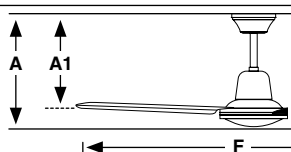

Measurements

Surface
M
A: 320/12.6" A1: 270/10.63" F: ø1200/47.2"