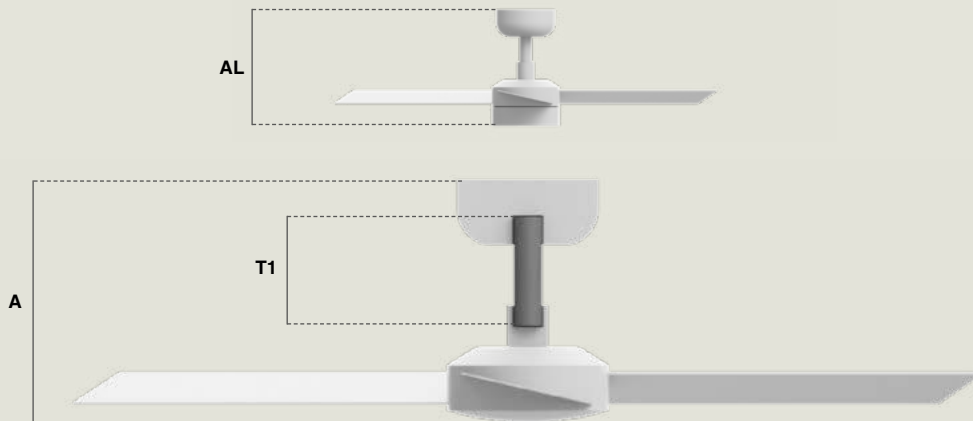

OPTIONAL DOWNROD