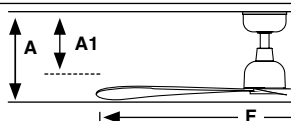

Measurements

Surface
M
A: 280/11.02" A1: 173/6.81" F: ø1290/50.8"