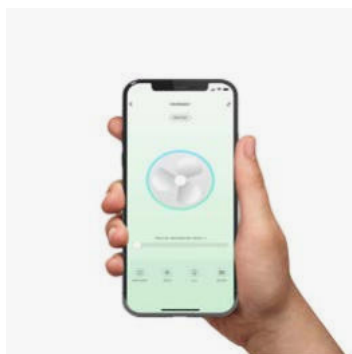

Smart option