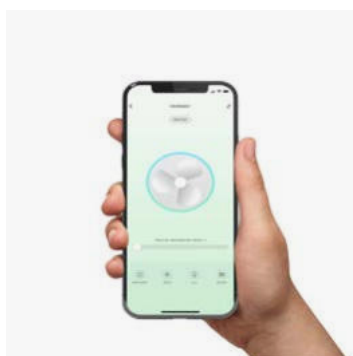

Smart option