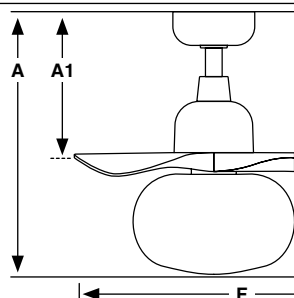

Measurements

Surface
L
A: 430/16.93" A1: 220/8.66" F: ø1500/59.1"