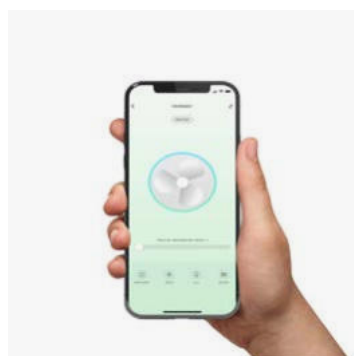

Smart Wi-Fi

Wired wall controller

Remote control

0-10V/1-10V

Fan features

Material	Structure Steel
	Blades ABS

Sloped Ceiling

Recessed mounting system