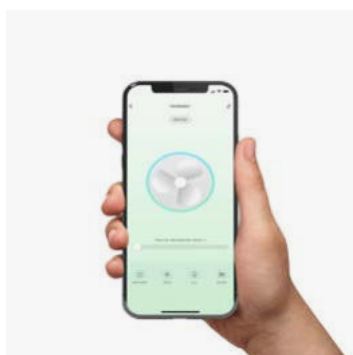

Smart Wi-Fi

Remote control

Fan features

Material	Structure Steel
	Blades ABS
	Diffuser PC

Sloped Ceiling

Smart option

RF Model
Memory function page 27

Model	Size	Structure	Blades	Mounting	Control type				
33346	L	● White	● White	□ Surface	<table border="1"> <tr> <td></td> <td>Remote Control RF</td> </tr> <tr> <td>WT</td> <td>Remote + Smart Wi-Fi</td> </tr> </table>		Remote Control RF	WT	Remote + Smart Wi-Fi
	Remote Control RF								
WT	Remote + Smart Wi-Fi								