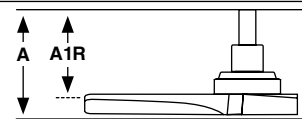

Klim 342811B

Model	Size	Structure	Blades	Mounting	Control type	Light Model
34276	L	● Matt Black	● Dark Walnut	<input type="checkbox"/> Surface	<input type="checkbox"/> Remote Control RF	<input type="checkbox"/> 1B Standard
34279	L	● Matt White	● Pine	<input checked="" type="checkbox"/> R Recessed	<input checked="" type="checkbox"/> WT Remote + Smart Wi-Fi	
34282	L	● Matt Black	● Pine		<input checked="" type="checkbox"/> VC 0-10V/1-10V Active/Passive	
34277	M	● Matt Black	● Dark Walnut		<input checked="" type="checkbox"/> RW White Wired Wall Controller	
34280	M	● Matt White	● Pine		<input checked="" type="checkbox"/> RB Black Wired Wall Controller	
34283	M	● Matt Black	● Pine			
34278	S	● Matt Black	● Dark Walnut			
34281	S	● Matt White	● Pine			
34284	S	● Matt Black	● Pine			