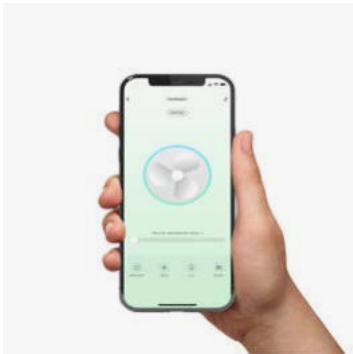

Fan features

Material	Structure Steel
	Blades Pine Wood

FSC Certified wooden blades

Suitable for high ceilings

5 Speeds wall control

Smart option

RF Model
Memory function page 27

Bigwood 34190