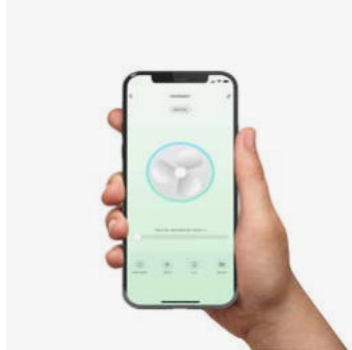

Mounting
Montaje

Surface

Control system
Sistema de control

Smart Wi-Fi

Remote control

Fan features

Material	Structure Steel
	Blades ABS

Sloped Ceiling