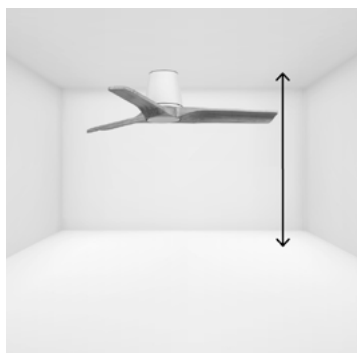

Suitable for low ceilings