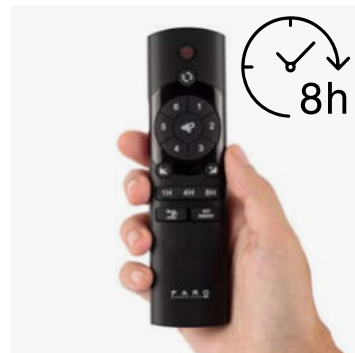

RF Model
Memory function page 27