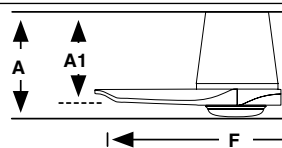

Lighting features

Power	10W
Lumen Output	480lm
Light Source	SMD LED
Dimmable K	2700/ 4000/ 6000K
CRI	>80

Measurements

Surface
L
A: 232/9.13" A1: 151/5.94" F: ø1320/52"
S
A: 232/9.13" A1: 151/5.94" F: ø900/35.4"