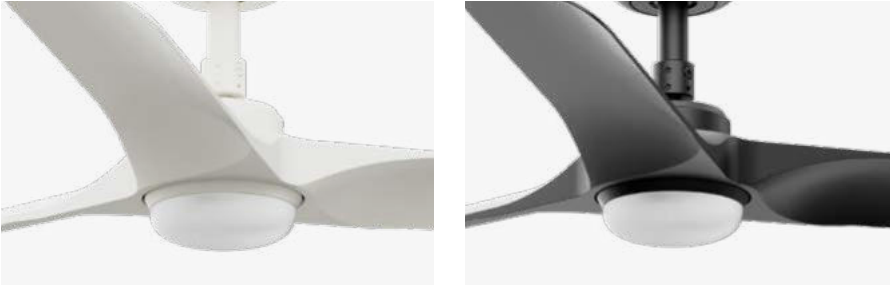

Tunable white

Model	Size	Structure	Blades	Mounting	Control type	Light Model	Color T
33824	S	● Matt White	● Matt White	☐ Surface	☐ Remote Control RF	☐ -1 Standard	☐ TW 2700K 4000K 6000K
33825	S	● Matt Black	● Matt Black		☐ WT Remote + Smart Wi-Fi		

Example 33824WT-1TW — HEY S Ø900 LED White fan TUYA

Air performance

Size	Airflow (m3 min)	RPM	Power (W)
S ø900/35.4"	54-76-88-108-124-147	110-162-197-238-267-300	4-7-10-16-21-30

Lighting features

Power	10W
Lumen Output	480lm
Light Source	SMD LED
Dimmable K	2700/ 4000/ 6000K
CRI	>80

Measurements

Surface
S
A: 270/10.63" A1: 223/8.78" F: ø900/35.4"