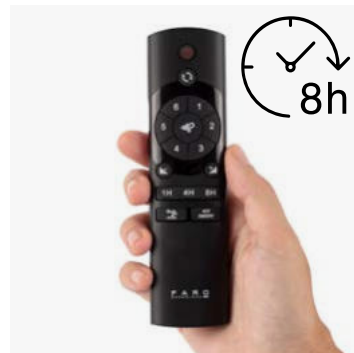

RF Model
Memory function page 27