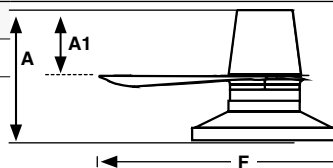

Measurements

Surface

M

A: 254/10" A1: 190/7.48" F: ø1320/52"