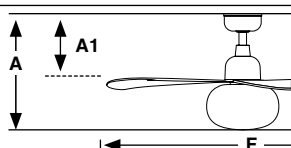

Measurements

Surface

M

A: 412/16.22" A1: 173/6.81" F: Ø1290/50.8"