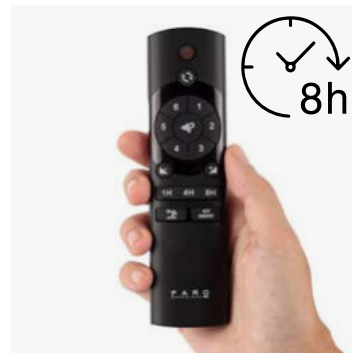

RF Model
Memory function page 27