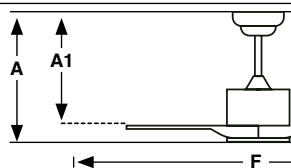

Measurements

Surface
L
A: 330/12.99" A1: 220/8.66" F: ø1320/52"