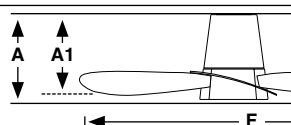

Measurements

Surface
S
A: 223/8.78" A1: 151/5.94" F: ø800/31.5"