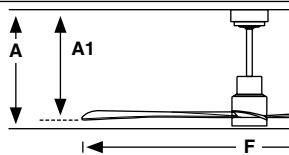

Measurements

Surface
M
A: 400/15.75" A1: 370/14.57" F: ø1280/50.4"