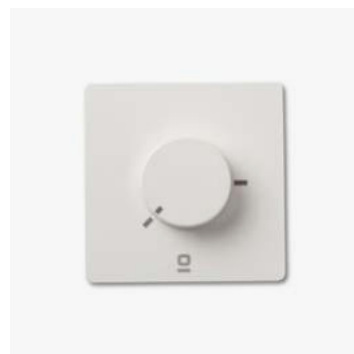

Light Kit

3 downrods included
101 / 203

Recessed mounting system

Sloped Ceiling

Smart option

Wired wall controller

IP20	220-240V	50 / 60Hz
------	----------	-----------

Model	Size	Structure	Blades	Mounting	Control type
33430	XL	● Matt Black	● Walnut	<input type="checkbox"/> Surface	<input type="checkbox"/> Remote Control RF
33432	XL	● Matt Black	● Matt Black		