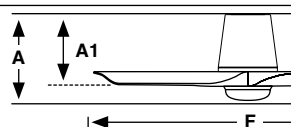

Measurements

Surface
S
A: 232/9.13" A1: 151/5.94" F: ø900/35.4"