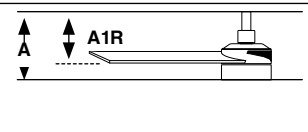

Measurements

Surface	Recessed
L A: 276/10.87" A1: 180/7.09" F: ø1320/52"	L A: 216/8.5" A1R: 120/4.72"