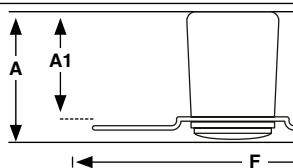

Measurements

Surface
L
A: 215/8.46" A1: 190/7.48" F: ø1320/52"