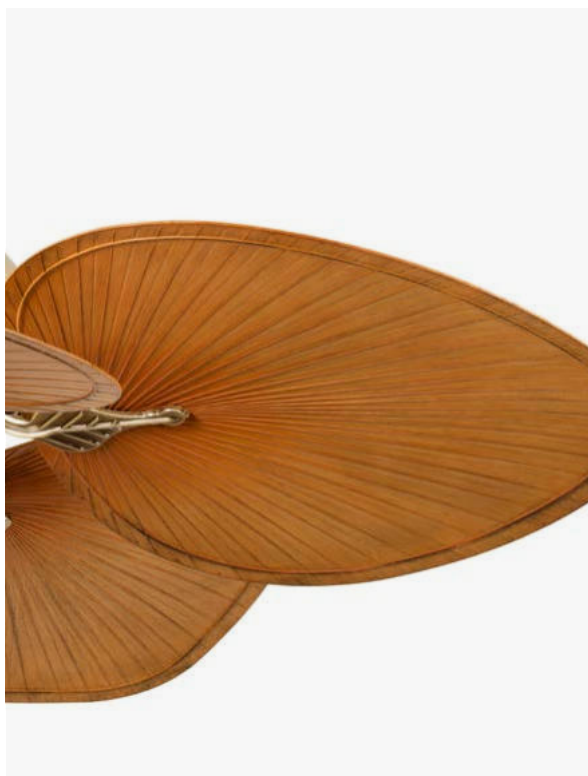

Fan features

Material	Structure Steel
	Blades ABS