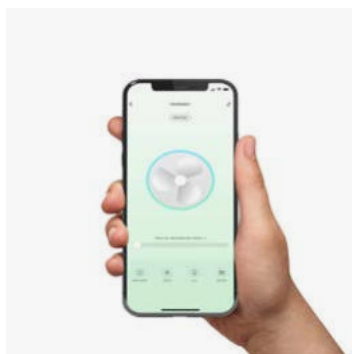

0-10V/1-10V

Rudder 34297-1TW

Fan features

Material	Structure Steel
	Blades Plywood
	Diffuser PMMA

Adjustable color temperature

Reversible blades

Recessed mounting system

Sloped Ceiling