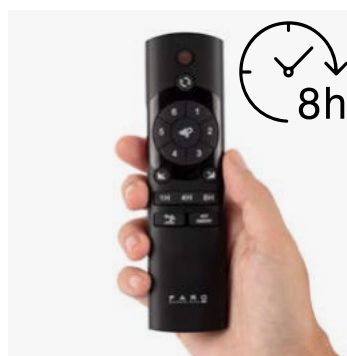

RF Model
Memory function page 27