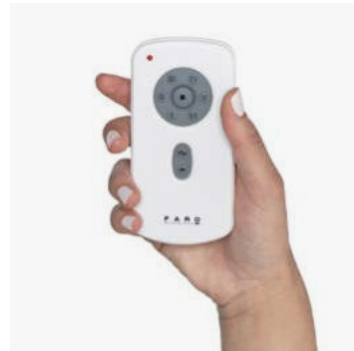

Suitable for high ceilings

Optional downrods not incl.
600 / 900 / 1200mm

Sloped Ceiling

RF Model

110V Check p.48

IP20 220-240V 50 / 60Hz

Model	Size	Structure	Blades	Mounting	Control type
33461A	XXL	White	White	<input type="checkbox"/> Surface	<input type="checkbox"/> Remote Control RF
33462A	XXL	Brown	Brown		
33465A	XXL	Satin Nickel	Aluminium		
33414A	XXL	Matt Black	Matt Black		