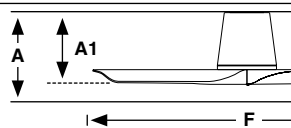

Measurements

Surface
S
A: 190/7.48" A1: 151/5.94" F: ø900/35.4"