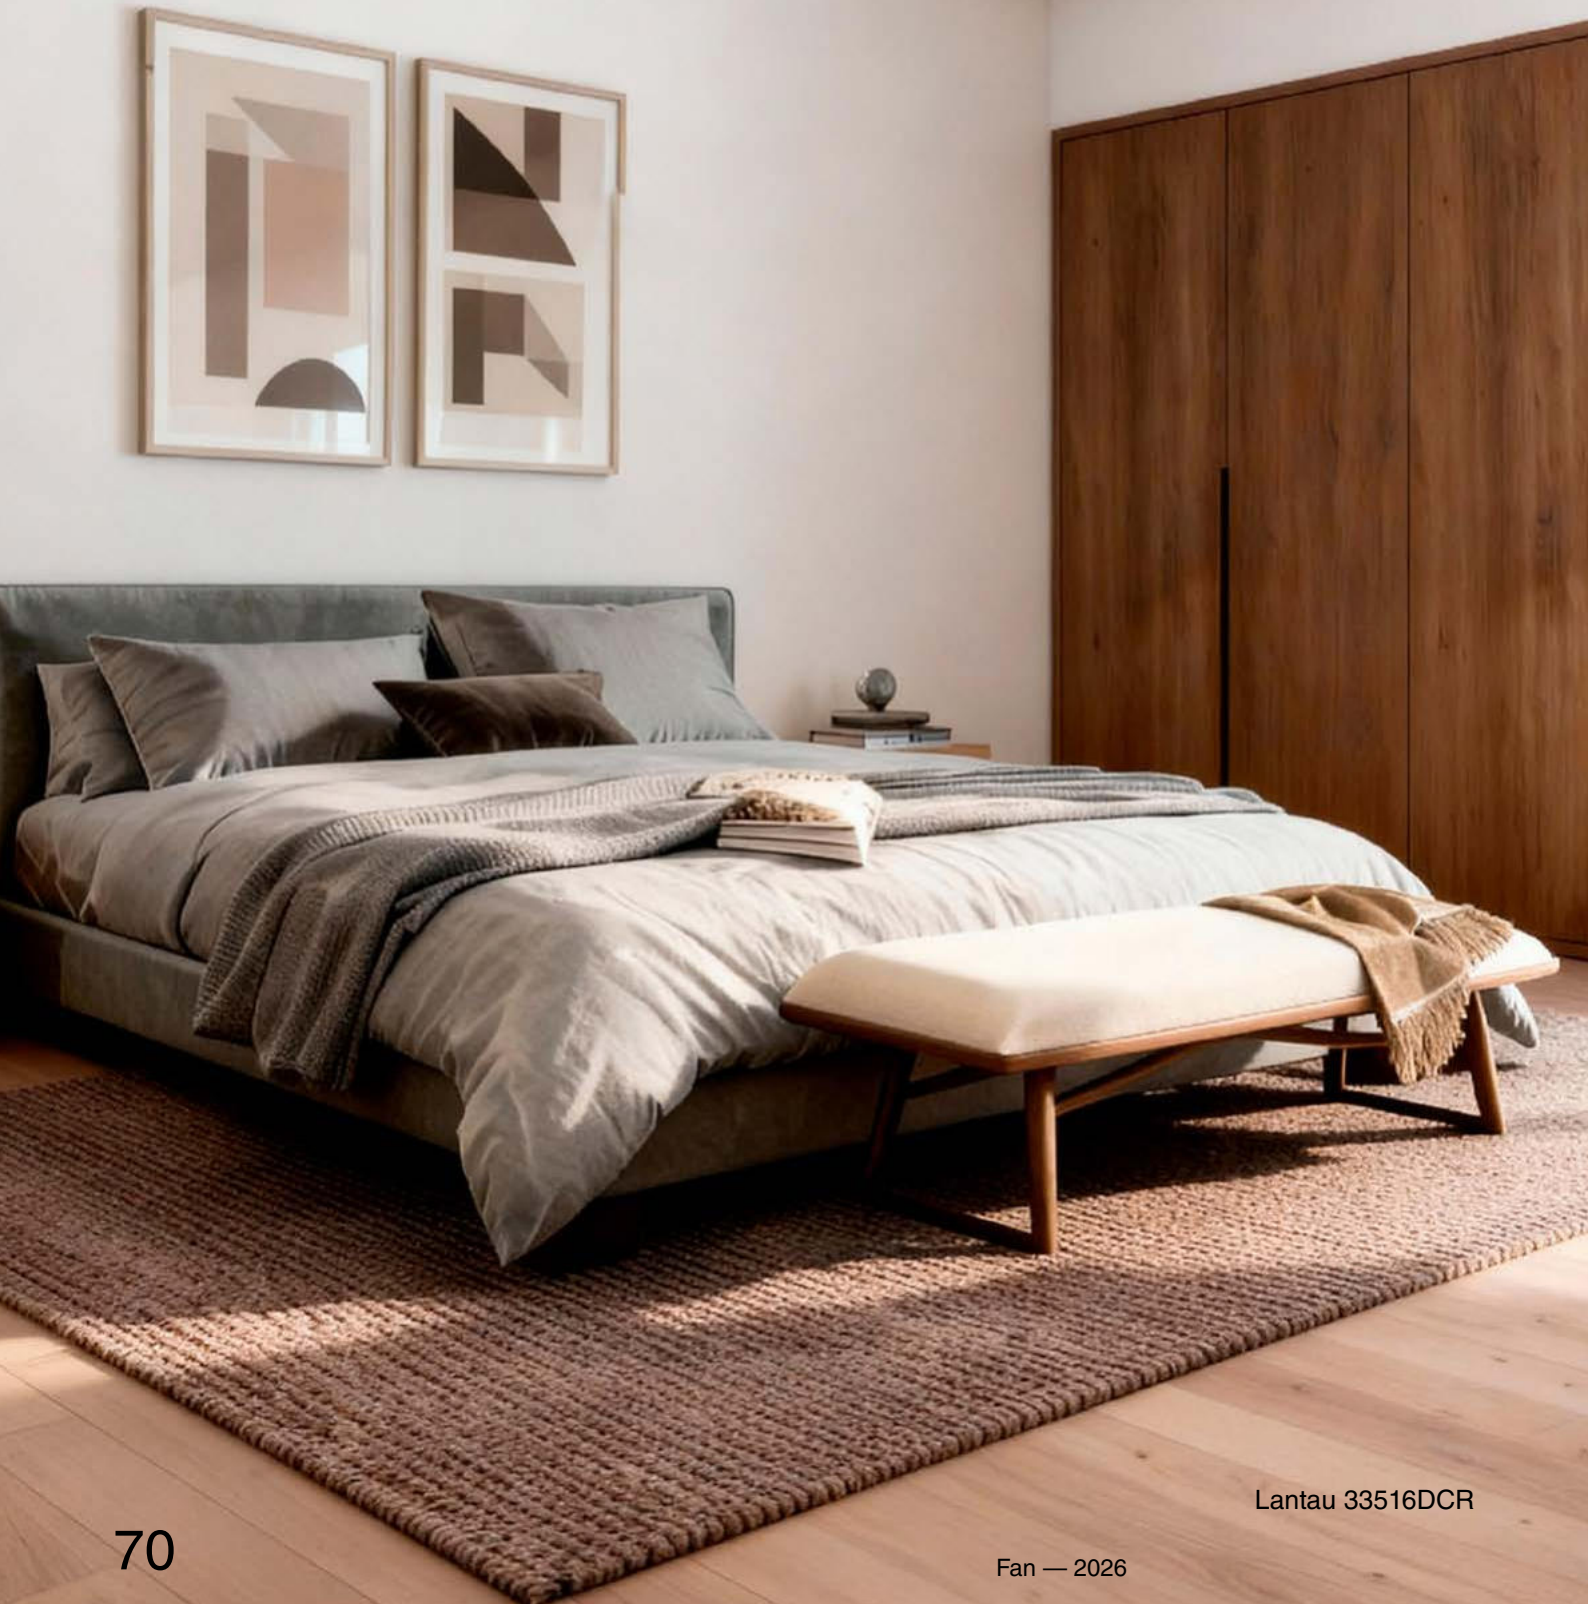

Lantau

Lantau 33516DCR