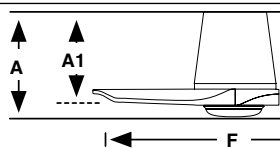

Measurements

Surface
L
A: 232/9.13" A1: 151/5.94" F: ø1320/52"
S
A: 232/9.13" A1: 151/5.94" F: ø900/35.4"