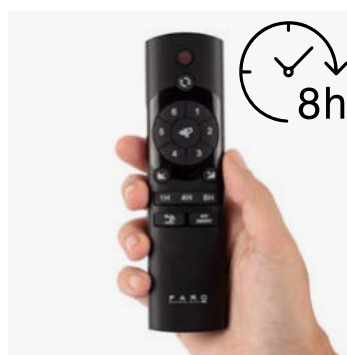

Smart Wi-Fi

Remote control

Fan features

Material	Structure Steel
	Blades ABS
	Diffuser PC

Sloped Ceiling

Smart option

RF Model
Memory function page 27

Model	Size	Structure	Blades	Mounting	Control type				
33346	L	● White	● White	□ Surface	<table border="1"> <tr> <td></td> <td>Remote Control RF</td> </tr> <tr> <td>WT</td> <td>Remote + Smart Wi-Fi</td> </tr> </table>		Remote Control RF	WT	Remote + Smart Wi-Fi
	Remote Control RF								
WT	Remote + Smart Wi-Fi								