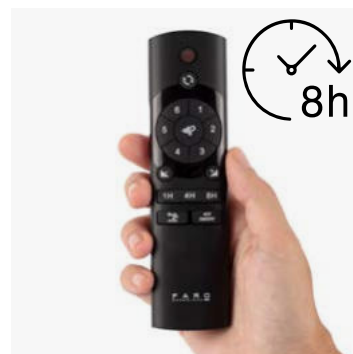

RF Model
Memory function page 27