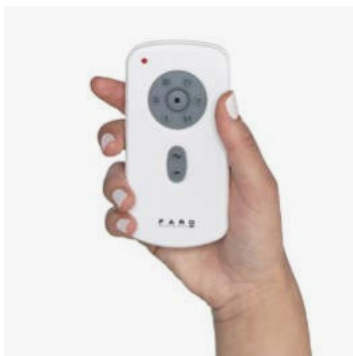

Control system
Sistema de control

Remote control

Fan features

Material	Structure Steel + Glass
	Blades PC
	Diffuser Glass

Light Kit

RF Model

Model	Size	Structure	Blades	Mounting	Control type
32038	M	● Gloss White	● Transparent	<input type="checkbox"/> Surface	<input type="checkbox"/> Remote Control RF
32039	M	● Matt White	● Transparent		
32040	M	● Gloss Black	● Transparent		
32041	M	● Matt Black	● Transparent		
32042	M	● Matt Black	● Walnut		
32043	M	● Matt Black	● Matt Black		
33393	M	● Chrome	● Transparent		