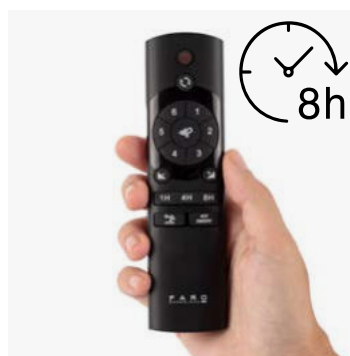

RF Model
Memory function page 27