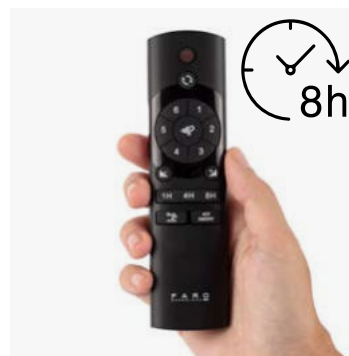

2 downrods included
100 / 152mm

Smart option

RF Model
Memory function page 27

110V Check p.48

Model	Size	Structure	Blades	Mounting	Control type
33750DC	L	● Matt White	● Matt White	<input type="checkbox"/> Surface	<input type="checkbox"/> Remote Control RF <input checked="" type="checkbox"/> WT Remote + Smart Wi-Fi