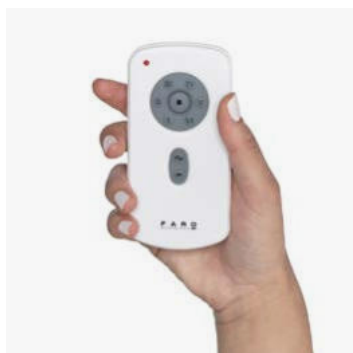

Fan features

Material	Structure Steel + ABS
	Blades ABS
	Diffuser PC

RF Model