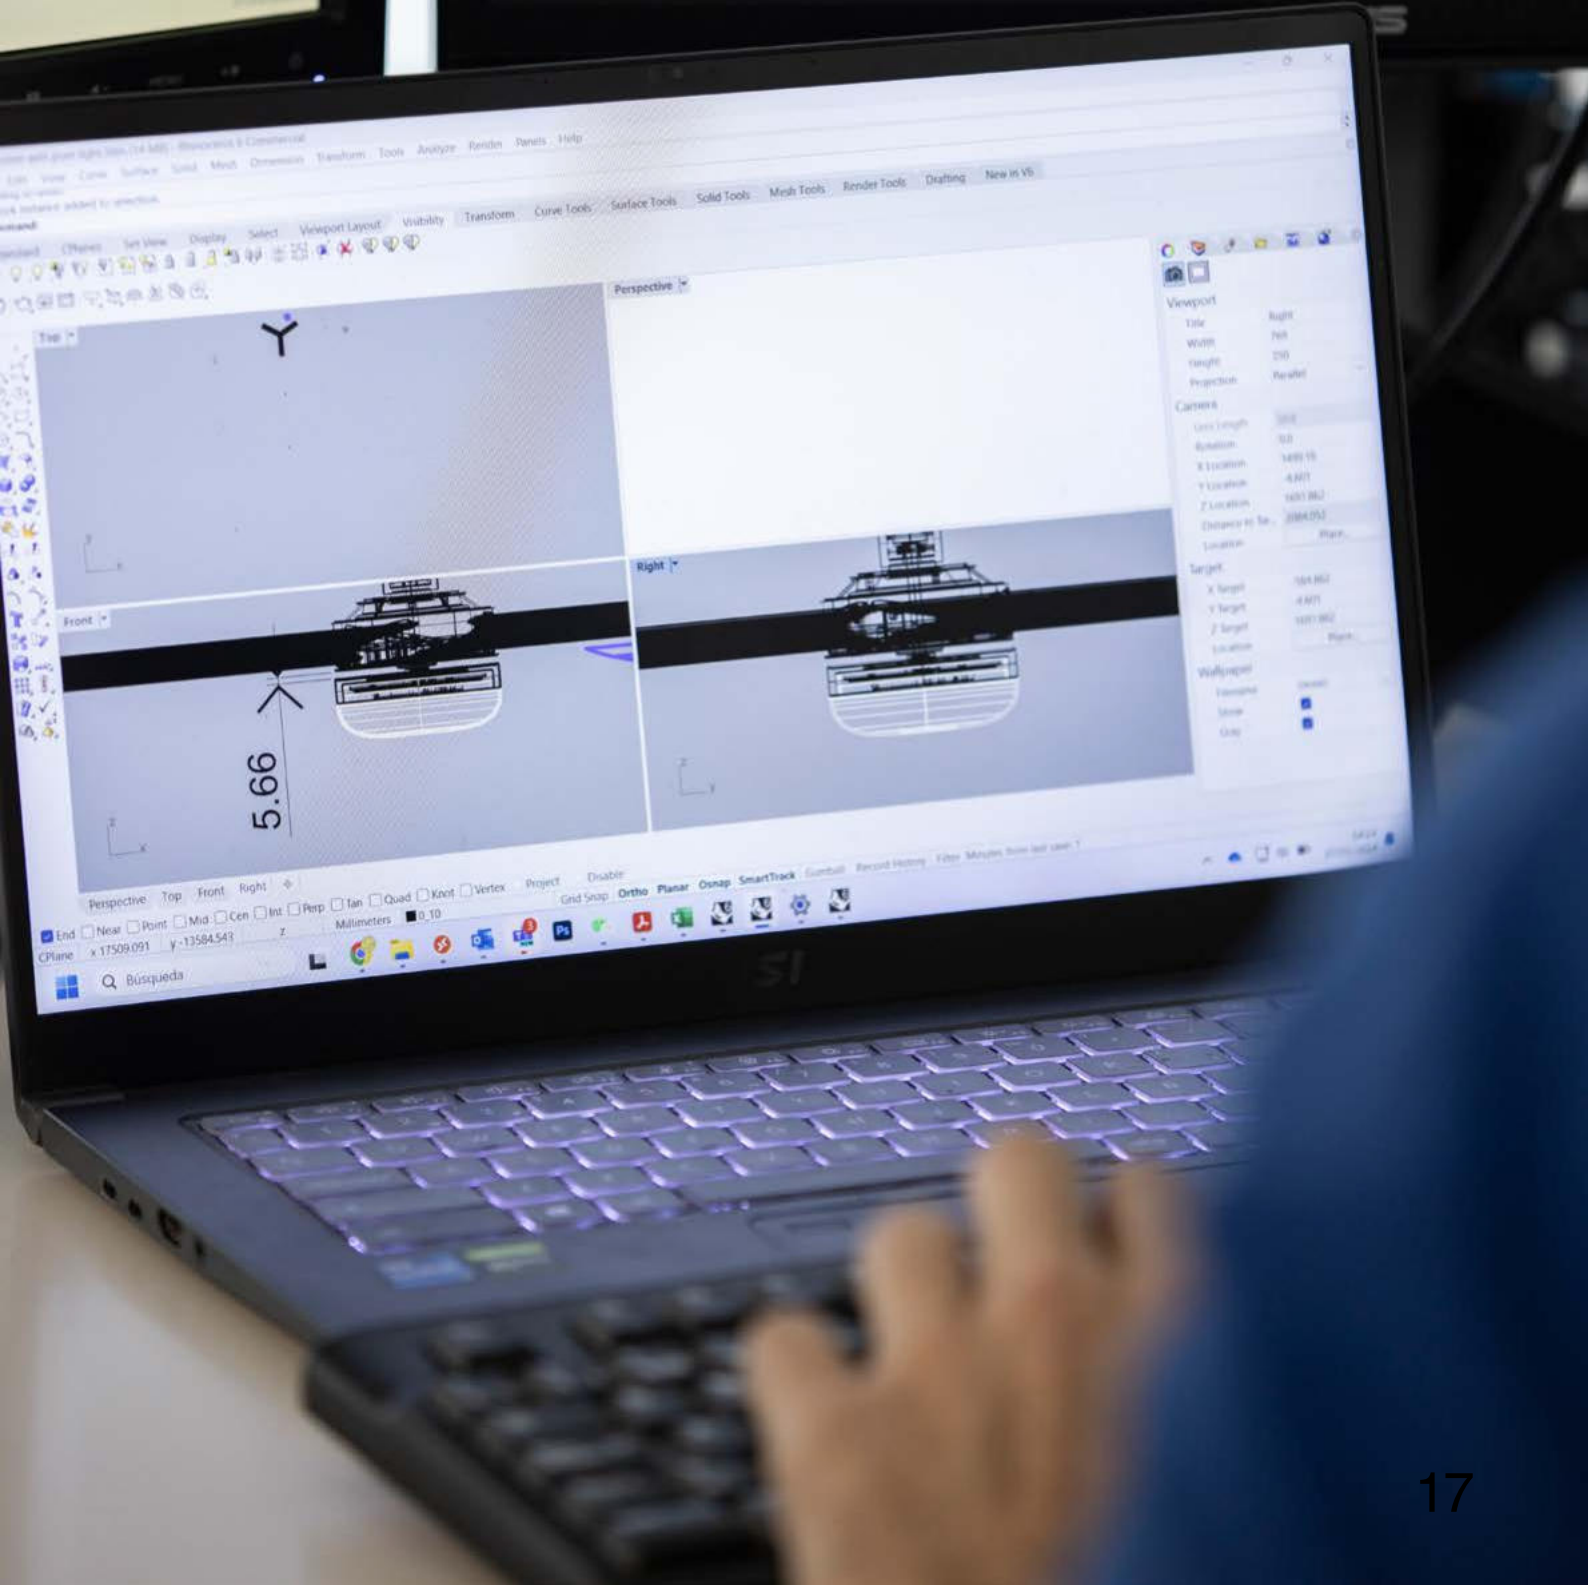

Width 603
Height 283
Project... Parallel

Camera

Lens Length 50.0
Rotation 0.0
X Location 0.001
Y Location -65.967
Z Location 95.239
Distance 148.967
Location Place...

Target

X Target 0.001
Y Target 83.0
Z Target 95.239
Location Place...

Wallpaper

Filename (none)
Show ☒
Grey ☒