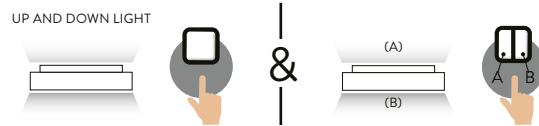

LISBOA

CEILING LAMPS | ILUMINACIÓN TECHO

Ceiling: Ready to install both options

For Pendant Lamp ON/OFF-TRIAC use Pendant Kit DALI
For Pendant Lamp DALI please consult

	FINISH	WATT	LUM (Real)	SLIDE SWITCH (K)	ON/OFF	TRIAC		DALI/PUSH	
  Ø400	400mm □	31,5W	2873	▶ 3000 - 4000	P3851070B	P3851070BDT		P3851070BDP	
	■	+ 5W	+ 634		P3851070N	P3851070NDT		P3851070NDP	
  Ø600	600mm □	54W	4849	▶ 3000 - 4000	P3851170B	P3851170BDT		P3851170BDP	
	■	+ 7,5W	+ 1188		P3851170N	P3851170NDT		P3851170NDP	
  Ø800	800mm □	76W	6890	▶ 3000 - 4000	P3851270B	P3851270BDT		P3851270BDP	
	■	+ 10,5W	+ 1267		P3851270N	P3851270NDT		P3851270NDP	

PRODUCTS ON DEMAND - PRODUCTOS BAJO PEDIDO

FINISH | □ TEXTURED WHITE - OPAL | BLANCO TEXTURADO - OPAL ■ TEXTURED BLACK - OPAL | NEGRO TEXTURADO - OPAL

IP20 IK06 CRI>90

L80B10 ≥60.000h

METAL - ACRYLIC | METAL - ACRÍLICO