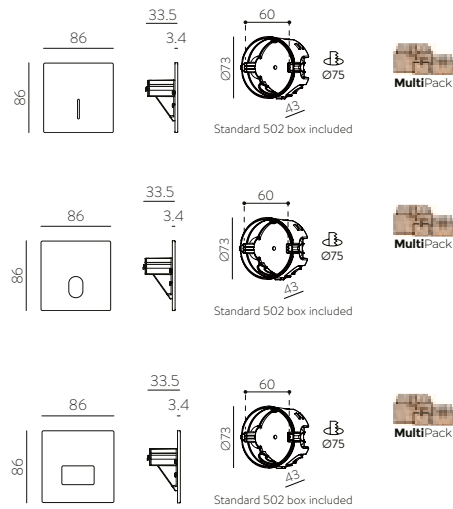

Any colour available, MOQ of 10 Units
Cualquier color disponible, cantidad mínima 10 Uds.