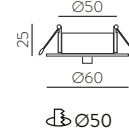

Recessed Base Kit

□ K1002045B

■ K1002045N

ACCESSORIES | ACCESORIOS