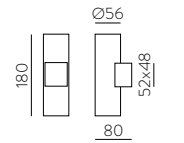

FINISH	LAMP	CLASS					ON/OFF
☐	GU10 LED		-	-	-		A37640B
☒							A37640N