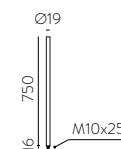

EXTENSION ROD FINISH ON/OFF

NEW

□ K1026040B
■ K1026040N

FINISH | □ TEXTURED WHITE - OPAL | BLANCO TEXTURADO - OPAL ■ TEXTURED BLACK - OPAL | NEGRO TEXTURADO - OPAL

METAL | METAL