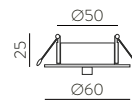

Recessed Base

FINISH	ON/OFF
☐	K1002045B
☒	K1002045N

FINISH | ☐ TEXTURED WHITE | BLANCO TEXTURADO ☒ TEXTURED BLACK | NEGRO TEXTURADO

IP20 IK05 1xE27 LED Any colour available, MOQ of 10 Units | Cualquier color disponible, cantidad minima 10 Uds.

LED BULBS
Pag. 521

METAL | METAL