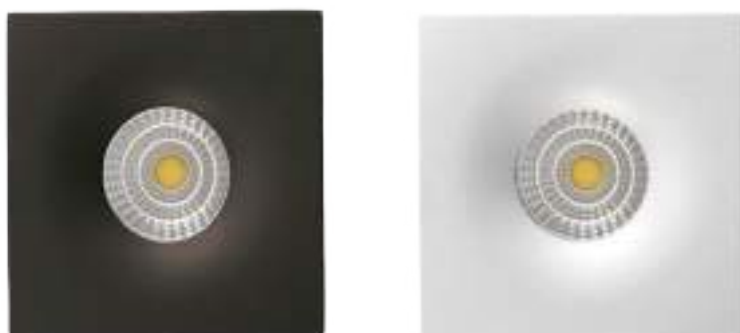

DORO

FINISH	LAMP	ON/OFF
□	1xGU10 LED	E37890B
■		E37890N

FINISH | □ TEXTURED WHITE | BLANCO TEXTURADO ■ TEXTURED BLACK | NEGRO TEXTURADO

LED BULBS
Pag. 521

ALUMINIUM | ALUMINIO