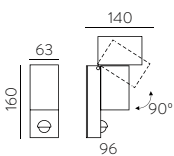

FINISH	WATT	LUM (Real)	K	ON/OFF	TRIAC	DALI/PUSH
■	5.6W	610	3000	A201810GR	✗	✗

FINISH | ■ DARK GREY | GRIS OSCURO

IP54 IK06 CRI>90

Incl

MacAdam Steps3

L80B20 ≥50.000h

DRIVER

ALUMINIUM | ALUMINIO