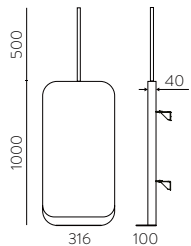

# SHELF

NEW

MIRRORS | ESPEJOS

MIRRORS | ESPEJOS

DECORATIVE REMOVIBLE PIPE  
TIJA DECORATIVA DESMONTABLE

WITHOUT LIGHT | SIN LUZ

A4045040NL

■ MATT BLACK - OPAL | NEGRO MATE LISO  
METAL - GLASS | METAL - CRISTAL