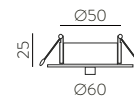

Recessed Base

	FINISH	ON/OFF
☐		K1002045B
☒		K1002045N

FINISH | ☐ WHITE TEXTURED | BLANCO TEXTURADO ☒ BLACK TEXTURED | NEGRO TEXTURADO

LED BULBS
Pag. 521

IP20 IK05 1xE27 LED Any colour available, MOQ of 10 Units | Cualquier color disponible, cantidad minima 10 Uds.

METAL | METAL