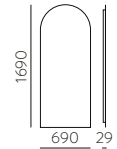

MIRRORS | ESPEJOS

GLASS 4mm METAL
CRISTAL 4mm METAL

FINISH | ■ BLACK | NEGRO
FRAME MARCO → ← 36mm

WITH FRAME | CON MARCO

WITHOUT LIGHT | SIN LUZ

WITH LIGHT | CON LUZ

46W | 3600 LUM
3000K

63W | 5000 LUM
3000K

WITHOUT FRAME | SIN MARCO

WITHOUT LIGHT | SIN LUZ

WITH LIGHT | CON LUZ

46W | 3600 LUM
3000K

A3994100

63W | 5000 LUM
3000K