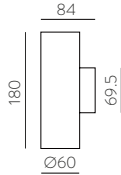

Wall 2 Light LED

FINISH	LAMP	WATT	LUM (Real)	K	CLASS	ON/OFF	TRIAC	DALI/PUSH		
□		2x6W	1240	3000K	36° ⊕ - -		⊗	⊗		
			2700K	A3986100B					A3986100BDT	A3986100BDP
			4000K	A3986110B					A3986110BDT	A3986110BDP
■				3000K	36° ⊕ - -		⊗	⊗		
			2700K	A3986100N					A3986100NDT	A3986100NDP
			4000K	A3986110N					A3986110NDT	A3986110NDP

(*15° - 50°)