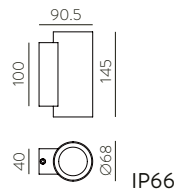

FINISH	WATT	LUM (Real)	K		ON/OFF	TRIAC	DALI/PUSH

Wall lamp (*)

■	2x9W	1540	2700		A2092090GR	✗	✗