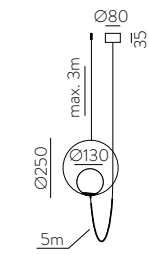

MultiCanopy
Pag. 206-209

Any colour available, MOQ of 10 Units
Cualquier color disponible, cantidad mínima 10 Uds.

MINIMUM QTY REQUIRED 10 UNITS - CANTIDAD MÍNIMA REQUERIDA 10 UDS.

FINISH | ■ TEXTURED BLACK - OPAL | NEGRO TEXTURADO - OPAL ■ TECHNICAL GOLD - OPAL | ORO TÉCNICO - OPAL

IP20 IK00 CRI>90 MacAdam Steps3 L80B20 ≥50.000h SLIDE SWITCH DRIVER LED METAL - DOUBLE LAYER GLASS | METAL - CRISTAL DOBLE CAPA