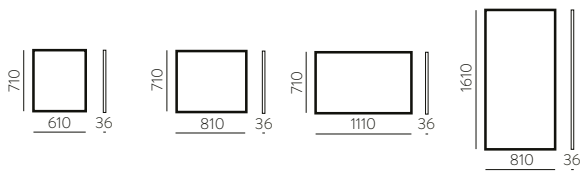

WITH FRAME | CON MARCO

WITHOUT LIGHT | SIN LUZ

WITH LIGHT | CON LUZ

■ A9439040N ■ A9439140N ■ A9439240N ■ A9439340N