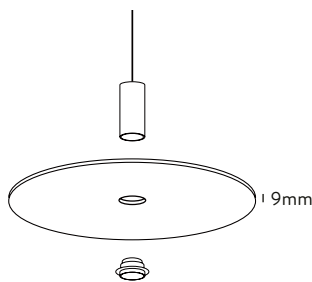

ACCESSORIES | ACCESORIOS (only for LED items)

NOT INCLUDED | NO INCLUIDOS

CLEAR LENS		NOT INCLUDED | NO INCLUIDOS													
Transparent | Transparente															
Ø45 mm		X	X	X	X	X	X	X	X	X	X	X	X	✓	X
15°															
K3000240T	K3000241T														
Ø60 mm		✓	✓	✓	✓	X	✓	✓	X	✓	✓	X	✓		✓
15°															
K3000040T	K3000041T														
Ø100 mm		X	X	X	X	✓	X	X	✓	X	X	X	X	X	X
15°															
K3000140T	K3000141T														

ONLY COMPATIBLE WITH LED | SOLO COMPATIBLES CON LED

HOW TO ORDER | CÓMO PEDIR

1. 1 CHOOSE THE LUMINAIRE | ELIGE LA LUMINARIA
2. 2 CHOOSE THE ACOUSTIC PANEL | ELIGE EL PANEL ACÚSTICO
3. 3 CHOOSE THE HOLDER | ELIGE EL SOPORTE

Compatible with | Compatible con

2 ACOUSTIC PANEL | PANEL ACÚSTICO

Ø60mm		Ø100mm	
39 | LIGHT OAK		39 | LIGHT OAK	
Ø400	Ø600	Ø400	Ø600
K0008740OAK	K0008840OAK	K0008741OAK	K0008841OAK
03 | ANTRACITE		03 | ANTRACITE	
Ø400	Ø600	Ø400	Ø600
K0008740GR	K0008840GR	K0008741GR	K0008841GR
13 | TERRA		13 | TERRA	
Ø400	Ø600	Ø400	Ø600
K0008740GA	K0008840GA	K0008741GA	K0008841GA

Acoustic Panel
CUSTOM

Other colours available, MOQ of 10 Units.
Otros colores disponibles, cantidad mínima 10 Uds. | Pag. 530

+

3 ACOUSTIC PANEL HOLDER | SOPORTE PANEL ACÚSTICO

Ø60mm		Ø100mm	
□	■	□	■
K0008540B	K0008540N	K0008640B	K0008640N

COLLECTIONS | COLECCIONES