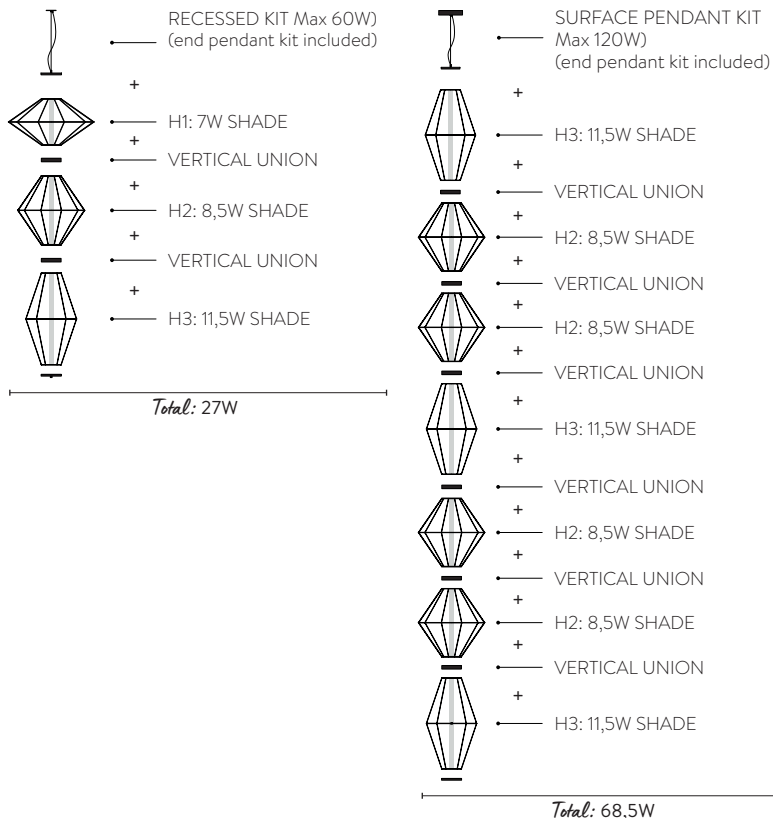

MODULAR PENDANT (more than 500 options) | **COLGANTES MODULARES** (más de 500 combinaciones)

HOW TO ORDER YOUR MODULAR TOTEM | CÓMO PEDIR TU TOTEM MODULAR

1 Choose the shades for your design and add up the total wattage.

Elige las pantallas de tu diseño y suma los vatios totales.

2 Choose the suspension, surface-mounted or recessed system and its maximum wattage (max 60W or max 120W).

Elige el sistema de suspensión, superficie o empotrable y su potencia máxima (max 60W o máx 120W).

3 Add the vertical unions between the shades for vertical shape.

Añade las uniones verticales entre pantallas para diseño vertical.

4 For horizontal pendant version, add the suspension kit and horizontal pendant unions between shades.

Para colgante horizontal añade el suspensor y uniones horizontales entre pantallas

IDEAS

VERTICAL

IDEAS

HORIZONTAL