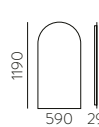

WITH LIGHT | CON LUZ

A3994000

46W | 3600 LUM
3000K