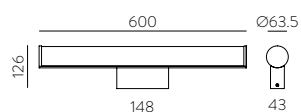

FINISH	WATT	LUM (Real)	SLIDE SWITCH (K)	ON/OFF	TRIAC		
■	19W	1780	3000 - 4000	A3298271C	A3298271CDT	A3298271CDP	

FINISH | ■ CHROME - OPAL | CROMO - OPAL

MINIMUM QTY REQUIRED 10 UNITS - CANTIDAD MÍNIMA REQUERIDA 10 UDS.

IP44 IK06 CRI>90
Incl
MacAdam Steps=3
L80B20 ≥50.000h
SLIDE SWITCH
DRIVER
METAL - METHACRYLATE | METAL - METACRILATO