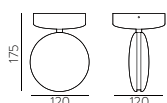

CEILING LAMPS | ILLUMINACION TECHO