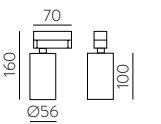

TRACK ACCESSORIES Pag. 372-373		LAMP	CLASS				ON/OFF
☐		GU10 LED		350°	90°	-	T37640B
☒							T37640N

Ceiling 100mm 1 Light

FINISH	ON/OFF
☐	P37640B
☒	P37640N

Ceiling 300mm 1 Light

FINISH	ON/OFF
☐	P3764380B
☒	P3764380N

Ceiling 450mm 1 Light

FINISH	ON/OFF
☐	P37642B
☒	P37642N

Ceiling 1000mm 1 Light

FINISH	ON/OFF
☐	P3764180B
☒	P3764180N

Ceiling 1500mm 1 Light

FINISH	ON/OFF
☐	P3764280B
☒	P3764280N

Pendant kit compatible with all ceiling lamps | Kit colgante compatible con todos los plafones

Pendant Kit Ø60

FINISH	ON/OFF
☐	K1002640B
☒	K1002640N

FINISH | ☐ TEXTURED WHITE | BLANCO TEXTURADO ☒ TEXTURED BLACK | NEGRO TEXTURADO

IP20 IK06 GU10 LED Any colour available, MOQ of 10 Units | Cualquier color disponible, cantidad mínima 10 Uds.

ALUMINIUM | ALUMINIO