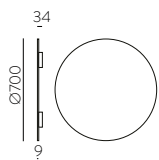

FINISH | TERRA | TERRA ANTHRACITE | ANTRACITA

Acoustic Other colours available, MOQ of 10 Units.

CUSTOM Otros colores disponibles, cantidad mínima 10 Uds.

Pag. 530

IP20 IK06 CRI>90

Incl

MacAdam Steps3

≥50.000h

L80B20

DRIVER LED

METAL - ACOUSTIC PANEL | METAL - PANEL ACÚSTICO