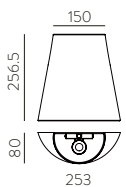

# TALYA

NEW

WALL LAMPS | APLIQUES

WALL LAMPS | APLIQUES

LED BULB  
 Ø max. 45mm

FINISH	LAMP	ON/OFF
■	1xE27	A4010080CR

FINISH | ■ RAW | CRUDO

IK05