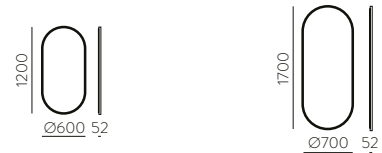

■
A9755040N

■
A9755140N

WITH LIGHT | CON LUZ