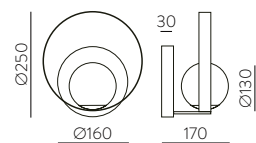

MultiCanopy
Pag. 206-209

Any colour available, MOQ of 10 Units
Cualquier color disponible, cantidad mínima 10 Uds.

MINIMUM QTY REQUIRED 10 UNITS - CANTIDAD MÍNIMA REQUERIDA 10 UDS.

FINISH | ■ TEXTURED BLACK - OPAL | NEGRO TEXTURADO - OPAL ■ TECHNICAL GOLD - OPAL | ORO TÉCNICO - OPAL

IP20 IK00 CRI>90 MacAdam Steps3 L80B20 ≥50.000h SLIDE SWITCH DRIVER LED METAL - DOUBLE LAYER GLASS | METAL - CRISTAL DOBLE CAPA