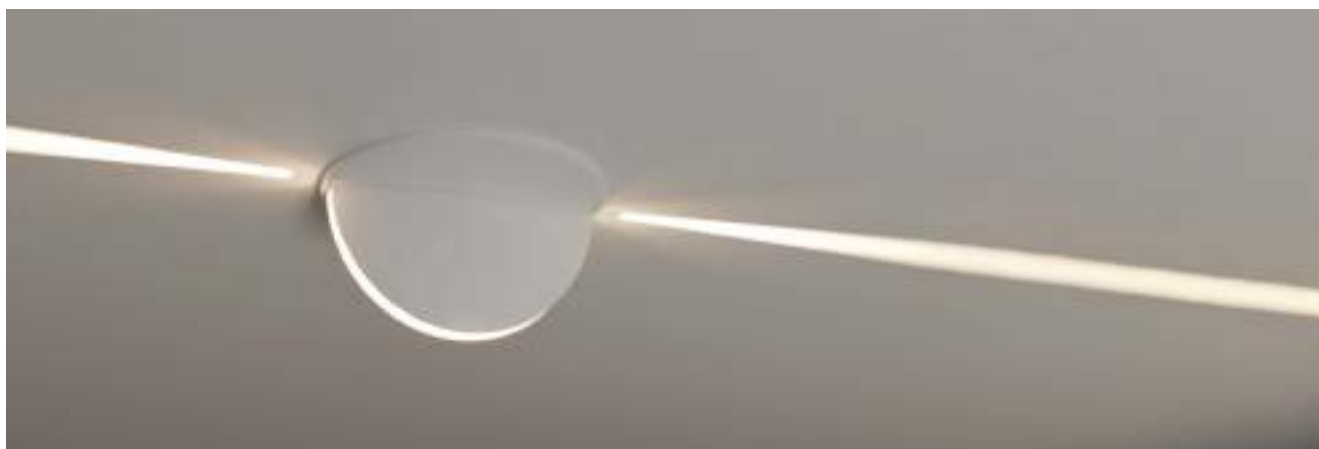

SPECTRA

RECESSED · EMPOTRABLES

FINISH	WATT	LUM (Real)	K	ON/OFF	TRIAC	DALI/PUSH
□	7W	770	3000	E3731001B	E3731001BDT	E3731001BDP

FINISH | □ TEXTURED WHITE | BLANCO TEXTURADO

MINIMUM QTY REQUIRED 10 UNITS - CANTIDAD MÍNIMA REQUERIDA 10 UDS.

IP65 IK06 CRI>90 Incl 10° Ø100 MacAdam Step3 **L80B20 ≥50.000h** UGR<21 DRIVER ALUMINIUM - ACRYLIC | ALUMINIO - ACRÍLICO