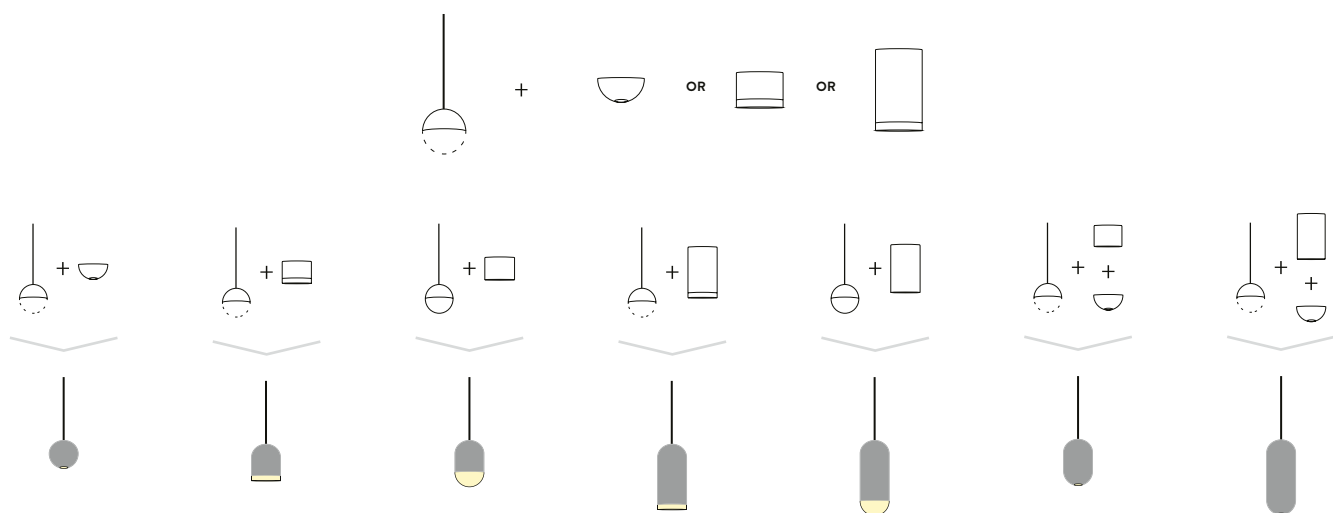

LIGHT OUTPUT CONE IN DATA SHEET - CONO DE LUZ EN LA FICHA TÉCNICA