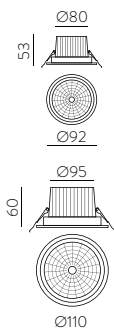

SAFE

UPGRADE

RECESSED · EMPOTRABLES

FINISH	WATT	LUM (Real)		Slide Switch (K)	ON/OFF	TRIAC	DALI/PUSH
90mm							
☐	7W	735-805	Ø80	3000 - 4000	E3985071B	E3985071BDT	E3985071BDP
110mm							
☐	12W	1230-1340	Ø90	3000 - 4000	E3985171B	E3985171BDT	E3985171BDP

FINISH | ☐ TEXTURED WHITE | BLANCO TEXTURADO

MINIMUM QTY REQUIRED 10 UNITS - CANTIDAD MÍNIMA REQUERIDA 10 UDS.

☐ IP65 IK06 CRI>90 ☐ Incl ☐ 60° MacAdam Step 3 **L80B10 ≥60.000h** UGR≤16 SLIDE SWITCH ALUMINIUM - POLYCARBONATE | ALUMINIO - POLICARBONATO