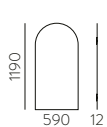

WITHOUT FRAME | SIN MARCO

WITHOUT LIGHT | SIN LUZ

A3994040