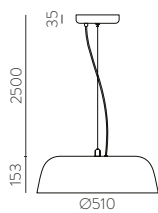

FINISH	WATT	LUM (Real)	SLIDE SWITCH (K)	ON/OFF	TRIAC		DALI/PUSH	
□	22W	2580	2700 - 3000 - 4000	C3999070B	C3999070BDT		C3999070BDP	
■				C3999070N	C3999070NDT		C3999070NDP	

FINISH | □ TEXTURED WHITE | BLANCO TEXTURADO ■ TEXTURED BLACK | NEGRO TEXTURADO

PRODUCTS ON DEMAND - PRODUCTOS BAJO PEDIDO

IP20 IK07 CRI>90 Incl COMPATIBLE MacAdam Steps3 **L80B10 ≥60.000h** UGR<19 SLIDE SWITCH ALUMINIUM - PMMA | ALUMINIO - PMMA