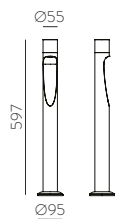

FINISH	WATT	LUM (Real)	K	ON/OFF	TRIAC	DALI/PUSH
■	5.5W	665	2700	H2086090GR	✗	✗

FINISH | ■ TEXTURED ANTHRACITE - ANTRACITA TEXTURADO

IP65 IK10 CRI>90 L80B20 ≥50.000h ALUMINIUM - GLASS | ALUMINIO - CRISTAL