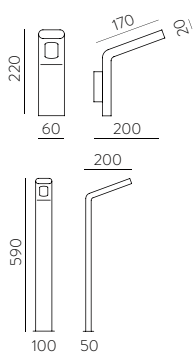

ZEN

OUTDOOR | EXTERIOR

	FINISH	WATT	LUM (Real)	K		ON/OFF
Wall	■	10W	720	3000		A2038101GR
Floor	■	10W	720	3000		H2038101GR

FINISH | ■ ANTHRACITE RAL 7024 | ANTRACITA RAL 7024

IP65 IK07 CRI>90

L80B20 $\geq 50.000h$

ALUMINIUM - ACRYLIC | ALUMINIO - ACRÍLICO