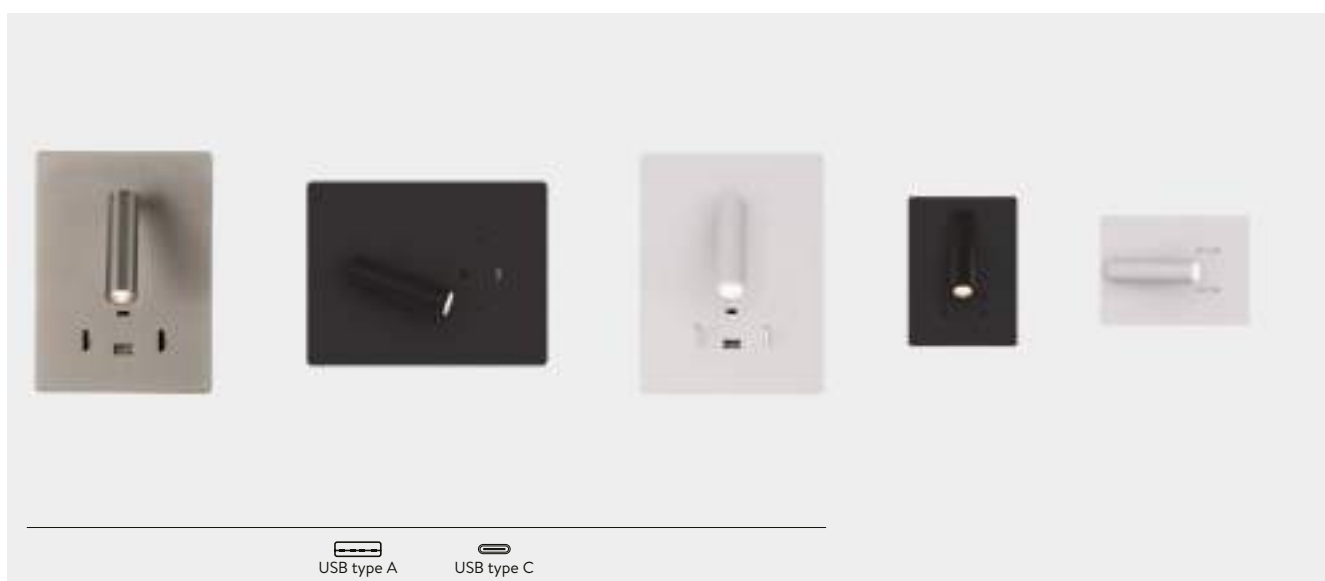

MANAT

UPG NEW

READER | LECTORES