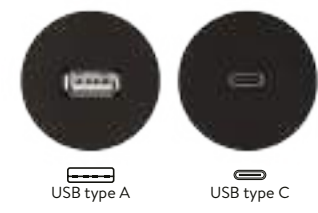

USB type A   USB type C

Any colour available,
MOQ of 10 Units
Cualquier color disponible,
cantidad mínima 10 Uds.