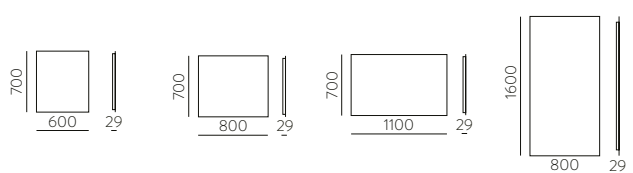

■ A9439000 34W | 2650 LUM 3000K ■ A9439100 40W | 3150 LUM 3000K ■ A9439200 49W | 3850 LUM 3000K ■ A9439300 68W | 5350 LUM 3000K