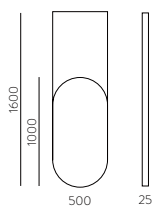

WITHOUT LIGHT | SIN LUZ
A4044040NL

■ MATT BLACK - OPAL | NEGRO MATE LISO
METAL - GLASS | METAL - CRISTAL

IKOO

Both sides mirror | Espejo a ambos lados