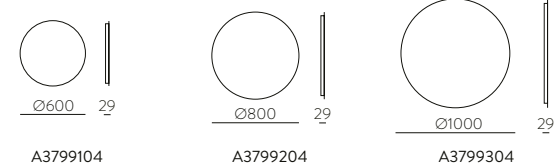

WITH LIGHT | CON LUZ