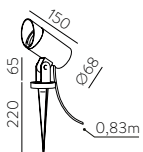

FINISH	LAMP	ON/OFF
■	1xGU10 LED	H2072080GR

INCLUDED

BOLLARD BASE
BASE BALIZA

NEW

Ø68 mm | H30
■ K0012040GR

BOLLARD POLE
MÁSTIL BALIZA

NEW

Ø18 mm | H300
■ K0012041GR

BOLLARD STRAP
CORREA BALIZA

NEW