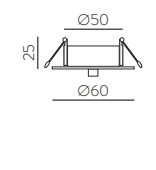

Pag. 206-209

FINISH	WATT	LUM (Real)	SLIDE SWITCH (K)	ON/OFF	TRIAC	DALI/PUSH	Recessed Base
■	5W	370	2700 - 3000	C3818172N	C3818172NDT		FINISH ON/OFF
■				C3818172O	C3818172ODT	✗	□ K1002045B
							■ K1002045N