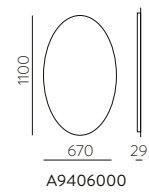

# ADRIANA

CUSTOM

MIRRORS | ESPEJOS

GLASS 4mm  
METAL  
CRISTAL 4mm  
METAL

WITHOUT LIGHT | SIN LUZ

WITH LIGHT | CON LUZ

38W | 3000 LUM  
3000K