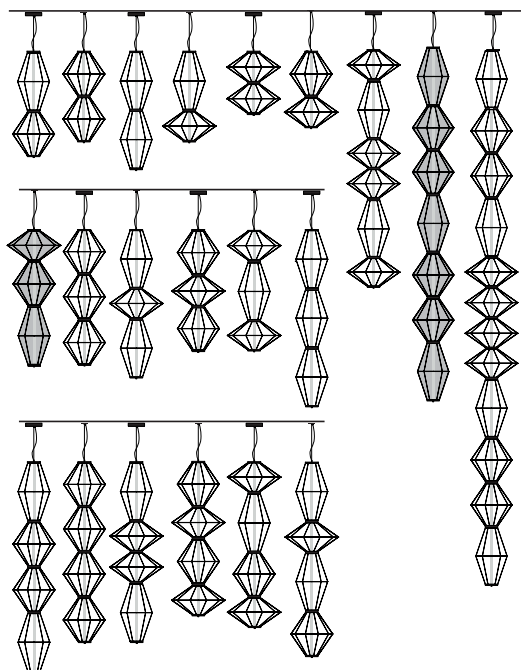

MODULAR PENDANT (more than 500 options) | **COLGANTES MODULARES** (más de 500 combinaciones)

HOW TO ORDER YOUR MODULAR TOTEM | CÓMO PEDIR TU TOTEM MODULAR

1 Choose the shades for your design and add up the total wattage.

Elige las pantallas de tu diseño y suma los vatios totales.

2 Choose the suspension, surface-mounted or recessed system and its maximum wattage (max 60W or max 120W).

Elige el sistema de suspensión, superficie o empotrable y su potencia máxima (max 60W o máx 120W).

3 Add the vertical unions between the shades for vertical shape.

Añade las uniones verticales entre pantallas para diseño vertical.

4 For horizontal pendant version, add the suspension kit and horizontal pendant unions between shades.

Para colgante horizontal añade el suspensor y uniones horizontales entre pantallas

IDEAS