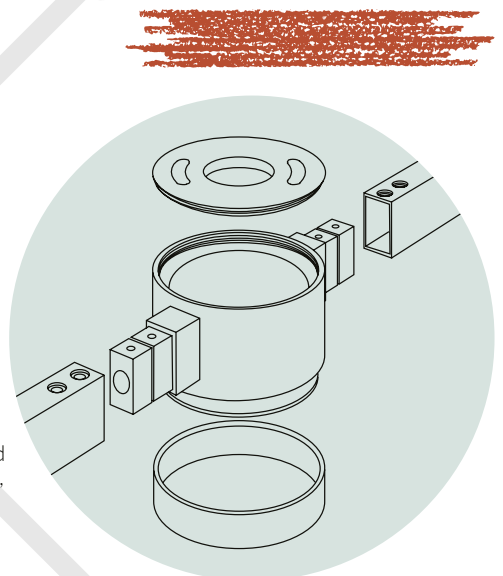

IT

Progetta, configura e ordina Easy Link in pochi passaggi. Easy Link nasce per rispondere a un'esigenza molto concreta: creare soluzioni di illuminazione versatili in spazi in cui l'impianto elettrico è limitato o non si trova dove vorremmo. Il suo approccio modulare permette di realizzare composizioni uniche combinando basi di connessione, profili, curve, accessori e apparecchi di illuminazione, adattandosi a ogni progetto con totale libertà.

Per rendere questo processo ancora più semplice, presentiamo il **Configuratore Easy Link**: uno strumento pensato per progettare in modo rapido, visualizzare la composizione e definire con precisione tutti i componenti necessari. Il configuratore guida nella scelta delle basi, delle lunghezze dei profili, delle curve e degli accessori, aiutando a costruire il sistema passo dopo passo e assicurando che ogni soluzione sia completa, coerente e facile da installare. Con il configuratore, passare dall'idea all'ordine è più rapido e sicuro: avrai una proposta chiara e una selezione completa di codici/articoli per preventivare e richiedere il sistema con fiducia, riducendo dubbi, tempi e possibili errori. Disponiamo di un dossier dove potrai trovare molte più informazioni sul nostro sistema modulare. Chiedicelo!