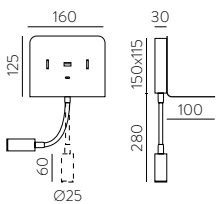

# CALMA

READER | LECTORES

USB type A

USB type C

FINISH	WATT	LUM (Real)	K	ON/OFF	TRIAC	DALI/PUSH
□				A3836001B		
	6W+3W	630+285	3000		×	×
■				A3836001N		

FINISH | □ TEXTURED WHITE | BLANCO TEXTURADO ■ TEXTURED BLACK | NEGRO TEXTURADO