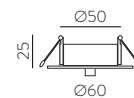

Recessed Base

FINISH ON/OFF

- ☐ K1002045B
- ☒ K1002045N

FINISH ☐ TEXTURED WHITE | BLANCO TEXTURADO ☒ TEXTURED BLACK | NEGRO TEXTURADO

LED BULBS
Pag. 521

IP20 IK05 1xE27 LED Any colour available, MOQ of 10 Units | Cualquier color disponible, cantidad minima 10 Uds.

METAL | METAL