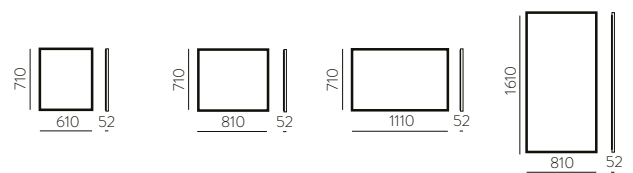

■ A9439000N 34W | 2650 LUM 3000K ■ A9439100N 40W | 3150 LUM 3000K ■ A9439200N 49W | 3850 LUM 3000K ■ A9439300N 68W | 5350 LUM 3000K