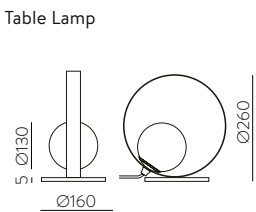

MultiCanopy
Pag. 206-209

Any colour available, MOQ of 10 Units
Cualquier color disponible, cantidad mínima 10 Uds.

MINIMUM QTY REQUIRED 10 UNITS - CANTIDAD MÍNIMA REQUERIDA 10 UDS.

FINISH | ■ TEXTURED BLACK - OPAL | NEGRO TEXTURADO - OPAL ■ TECHNICAL GOLD - OPAL | ORO TÉCNICO - OPAL

IP20 IK00 CRI>90 MacAdam Steps3 L80B20 ≥50.000h SLIDE SWITCH DRIVER LED METAL - DOUBLE LAYER GLASS | METAL - CRISTAL DOBLE CAPA