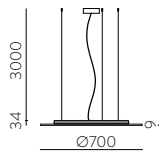

FINISH	WATT	LUM (Real)	K		ON/OFF	TRIAC	DALI/PUSH
700mm	With light		25W	2360	2700		C4033090GA	✗	✗
							C4033090GR		
	Without light		C4033040GA						
			C4033040GR						
900mm	With light		34W	3140	2700		C4033190GA	✗	✗
							C4033190GR		
	Without light		C4033140GA						
			C4033140GR