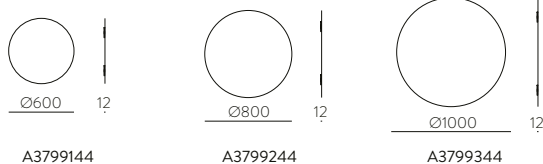

WITHOUT FRAME | SIN MARCO

WITHOUT LIGHT | SIN LUZ