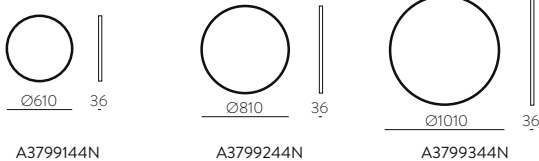

WITH FRAME | CON MARCO

WITHOUT LIGHT | SIN LUZ