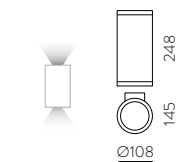

Wall 2 Lights

2xE27 LED

A2044181B

A2044181GR