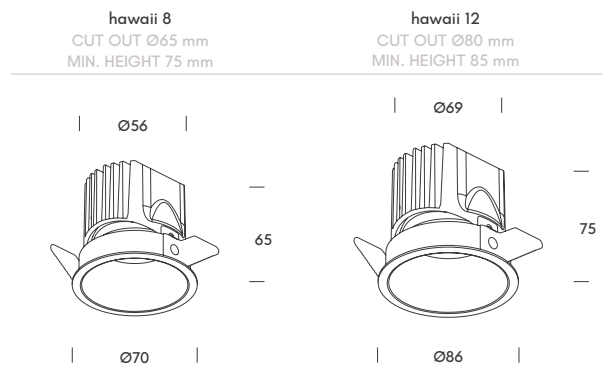

ceiling recessed
surface
suspension
wall
wall
track lights
panels & industrial
table
ceiling
wall
floor