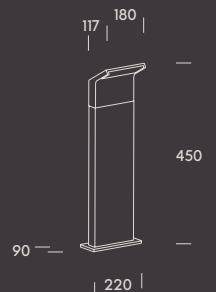

Related products