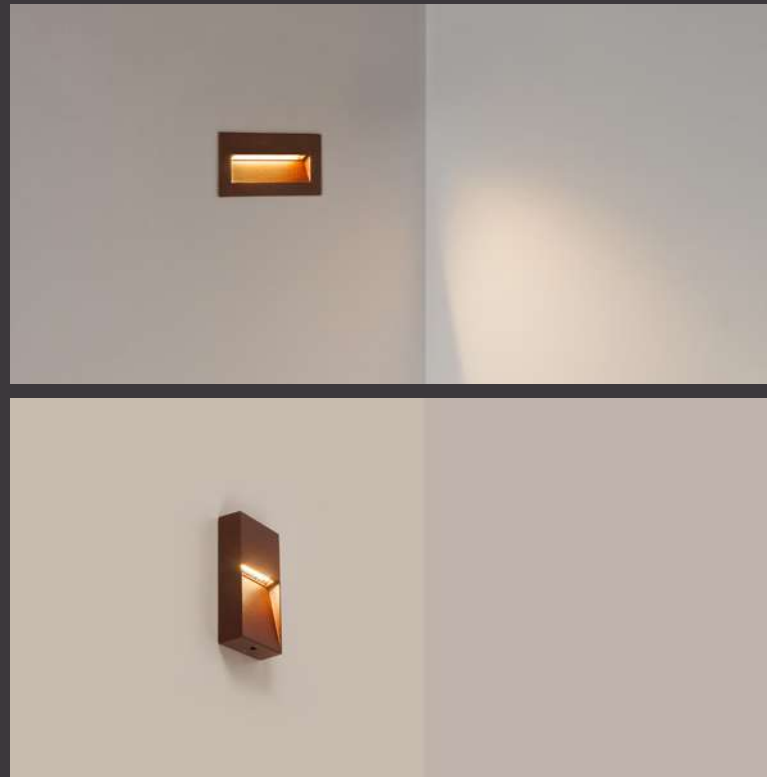

bergen.

recessed . surface

Bergen highlights steps and walkways with a precise and discreet glow. Its aluminum body and timeless design make it both elegant and durable. The rear CCT switch allows easy color temperature adjustment without dismantling. Available in three finishes, it blends seamlessly into projects where low light pollution is essential, and pairs perfectly with Aalborg or Stockholm.

IP 65
IK 06
CRI >80
DRIVER INCL
PF >0,5
50.000H LIFE
SEA SIDE SUITABLE surface
AL BODY
GLASS DIFFUSER
CB RETILAP

	W	K (4CCT)	Real lm (2K2-2K7-3K2-4K)	▲	V
bergen recessed					
● 2.4023.1118	5	2K2-2K7-3K2-4K	270-290-310-320	60°	220-240
● 2.4023.1318	5	2K2-2K7-3K2-4K	270-290-310-320	60°	220-240
● 2.4023.1618	5	2K2-2K7-3K2-4K	270-290-310-320	60°	220-240
bergen vertical surface					
● 2.4024.1118	3	2K2-2K7-3K2-4K	165-175-185-200	50°	100-240
● 2.4024.1318	3	2K2-2K7-3K2-4K	165-175-185-200	50°	100-240
● 2.4024.1618	3	2K2-2K7-3K2-4K	165-175-185-200	50°	100-240