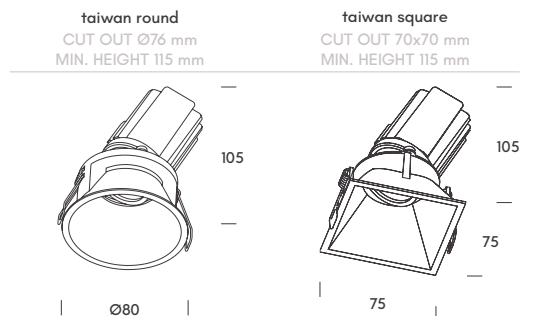

ACCESSORIES

		▲
● 1.1077.8002	Lens	50° 1
● 1.1077.8001	Honeycomb	- 2

ceiling recessed
surface
suspension
wall
track lights
panels & industrial
table
ceiling
wall
floor

colombia.

adjustable

Colombia is a cardan family available in one or two modules, with $\pm 30^\circ$ adjustment range. With CRI>90 and CCT Switch, its flexible design delivers precise orientation and high-quality light for projects seeking versatility and definition.