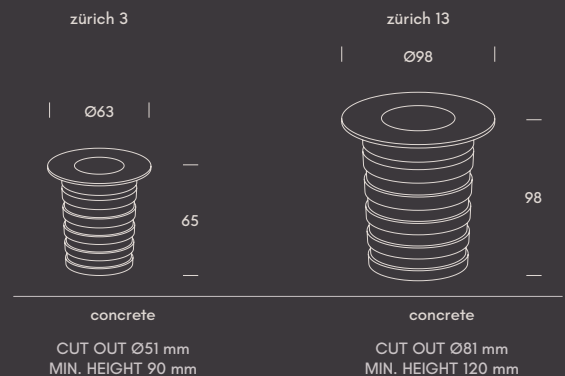

for zürich 13

4.2042.1502	0-60	24	100-240
-------------	------	----	---------

POWER SUPPLY CASAMBI

	W	V	V
for zürich 3 & 13			
4.9101.5002	0-120	24	90-305

ireland.

With a 105 mm diameter and the option to integrate a GU10 lamp, this uplight offers flexibility for every project. Its stainless steel cover and IP67 protection make it a robust, reliable solution built to last over time.