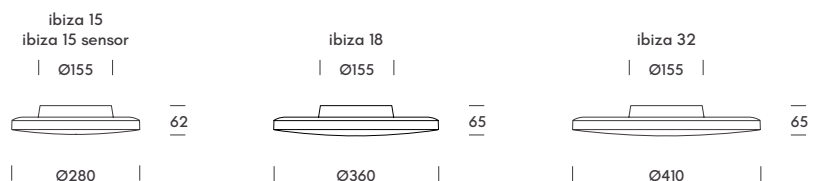

ibiza.

Ibiza is a family of ceiling and wall luminaires with a clean, functional design that adapts to different spaces. It features independent switches to adjust power and color temperature, offering flexibility for every project. With IP65 protection, it is ideal for common areas, corridors, or humid spaces such as changing rooms. In addition, it is available in a motion sensor version to add efficiency and convenience.

IP 65 · IK 08 · CRI >80 · DRIVER INCL · ON OFF · PF >0,9 · 35.000H LIFE · PP BODY · PP DIFFUSER · **CB** · RETILAP

	W (multi)	K (3CCT)	Real lm (2K7-3K2-4K)	▲	V
ibiza 15					
● 1.2030.1118	10 15	2K7-3K2-4K	1045-1170-1135 1390-1605-1525	110°	220-240
ibiza 15 sensor *					
● 1.2035.1118	10 15	2K7-3K2-4K	1045-1170-1135 1390-1605-1525	110°	220-240
ibiza 18					
● 1.2031.1118	13 18	2K7-3K2-4K	1220-1335-1320 1670-1855-1790	110°	220-240
ibiza 32					
● 1.2032.1118	22 32	2K7-3K2-4K	2125-2355-2290 2925-3270-3105	110°	220-240

* Sensor de movimiento: se apaga tras 5s, 1 min, 3 min o 10 min
Sensor de luz: se enciende por debajo de 25lx
Motion sensor: Turns off after 5s, 1 min, 3 min or 10 min
Light sensor: Turns on below 25lx
Capteur de mouvement : s'éteint après 5s, 1 min, 3 min ou 10 min
Capteur de luminosité : s'allume en dessous de 25lx

ACCESSORIES

● 1.2030.8101	Suspension kit 1,5m. with slim canopy	-	-	1
● 1.2030.8102	Tilttable wall/ceiling bracket	355°	90°	2
● 1.2030.8103	Tilttable 3 phases track adapter	355°	90°	3

1 2 3