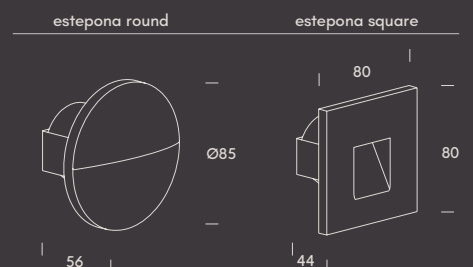

W	K	Real lm	▲	V
estepona round					
● 2.4002.1112	1,5	3000	65	85°	220-240
● 2.4002.1312	1,5	3000	65	85°	220-240
● 2.4002.1612	1,5	3000	65	85°	220-240
estepona square					
● 2.4003.1112	1,5	3000	75	85°	220-240
● 2.4003.1312	1,5	3000	75	85°	220-240
● 2.4003.1612	1,5	3000	75	85°	220-240

Apto para cajetín universal. No incluido.
Suitable for universal recessed box. Not included.
Convient aux boîtes d'encastrement universelles. Non incluses.