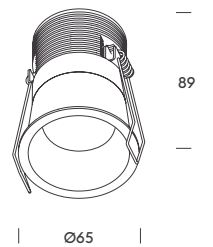

vienna 10
 CUT OUT Ø60 mm
 MIN. HEIGHT 100 mm

qatar.

Qatar offers uniform light and a clean integration into the ceiling. Made of aluminum and featuring UGR<17, it incorporates the Quick Fix system that speeds up installation, reducing on-site time while ensuring a neat finish in any space.