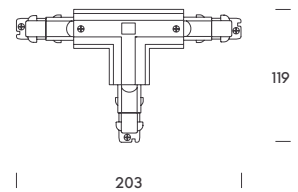

6 Left T-connector
Right T-connector