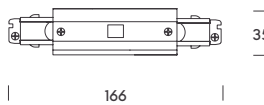

Scale 1:1

Peugeot Maam, Barcelona, Spain .

1 Left earth electrode
Right earth electrode

2 End cap

3 Straight joint

4 Central connector

5 Left L-connector
Right L-connector

6 Left T-connector
Right T-connector