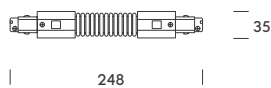

4 Central connector

7 Flexible joint