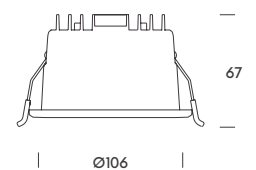

CUT OUT Ø90 mm
MIN. HEIGHT 87 mm