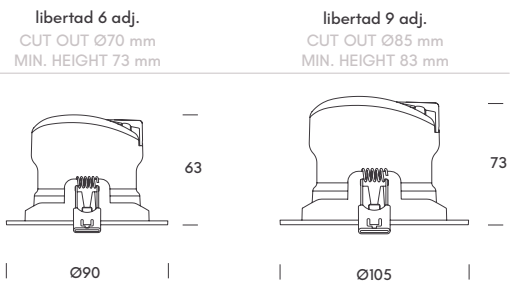

Related products

ceiling recessed
surface
suspension
wall
track lights
panels & industrial
table
ceiling
wall
floor