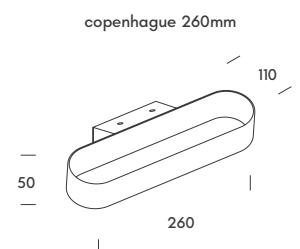

copenhagen.

Copenhagen lets you introduce scenic lighting accents without visually overloading the space. Its clean, well-balanced design produces a 2700K Up & Down effect that fills the room with warmth. Available in two sizes, it fits easily into wall compositions or stands alone in interiors with a calm, contemporary language.

CRI >80
DRIVER INCL
PF >0,5
50.000H LIFE
FLICKER FREE
AL BODY
OPAL DIFFUSER
CB RETILAP

	W	K	Real lm	▲	V
copenhagen 150mm					
● 1.3011.1111	6	2700	423	155°	100-277
copenhagen 260mm					
● 1.3012.1111	6	2700	440	155°	100-277