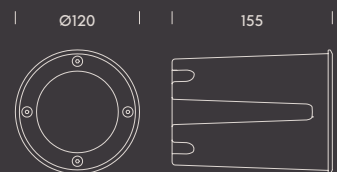

hungary.

tiltable

Minimalism and strength in a single piece. Made of stainless steel with IP67 protection, Hungary blends discreetly into outdoor environments, providing confidence and durability against the most demanding conditions.

IP
67

IK
09

±15°

AL
BODY

GLASS
DIFFUSER

316
INOX
COVER

CB

RETILAP

2.4220.1590

W

Holder

V

35

GU10

100-240

Cajetín de empotrar incluido. Lámpara GU10 no incluida.
Recessed box included. GU10 bulb not included.
Boîte d'encastrement incluse. Lampe GU10 non incluse.

CUT OUT Ø115 mm
MIN. HEIGHT 1145 mm