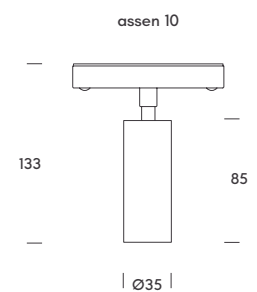

ACCESSORIES

for assen 15 colors

- 1.5632.8101 Tube white 1
- 1.5632.8102 Tube black 2
- 1.5632.8103 Tube brushed rose gold 3
- 1.5632.8104 Tube brushed gold 4
- 1.5632.8105 Tube brushed bronze 5
- 1.5632.8106 Tube electroplated titanium 6
- 1.5632.8107 Tube electroplated nickel 7
- 1.5632.8002 Lens 24° 8
- 1.5632.8003 Lens 36° 8
- 1.5632.8001 Honeycomb 9