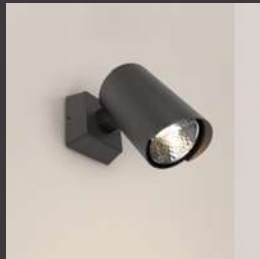

russia . 247

cuba base . 249