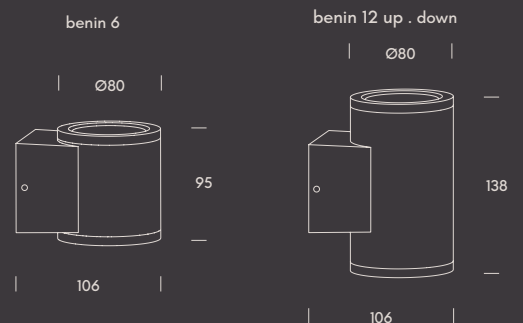

benin.

Benin is a robust cylindrical wall light designed to give visual strength to any space. Available in white or anthracite, it comes in two versions: a standard model and a larger one with an up&-down effect. Its aluminum body and IP54-IK08 protection ensure durability and performance.

IP 54

IK 08

CRI >80

DRIVER INCL

PF >0.5

50.000H LIFE

AL BODY

GLASS DIFFUSER

CB

RETILAP

	W	K	Real lm	▲	V
benin 6					
● 2.3071.1112	6	3000	400	45°	100-240
● 2.3071.1312	6	3000	400	45°	100-240
benin 12 up . down					
● 2.3072.1112	2x6	3000	800	30° . 30°	100-240
● 2.3072.1312	2x6	3000	800	30° . 30°	100-240