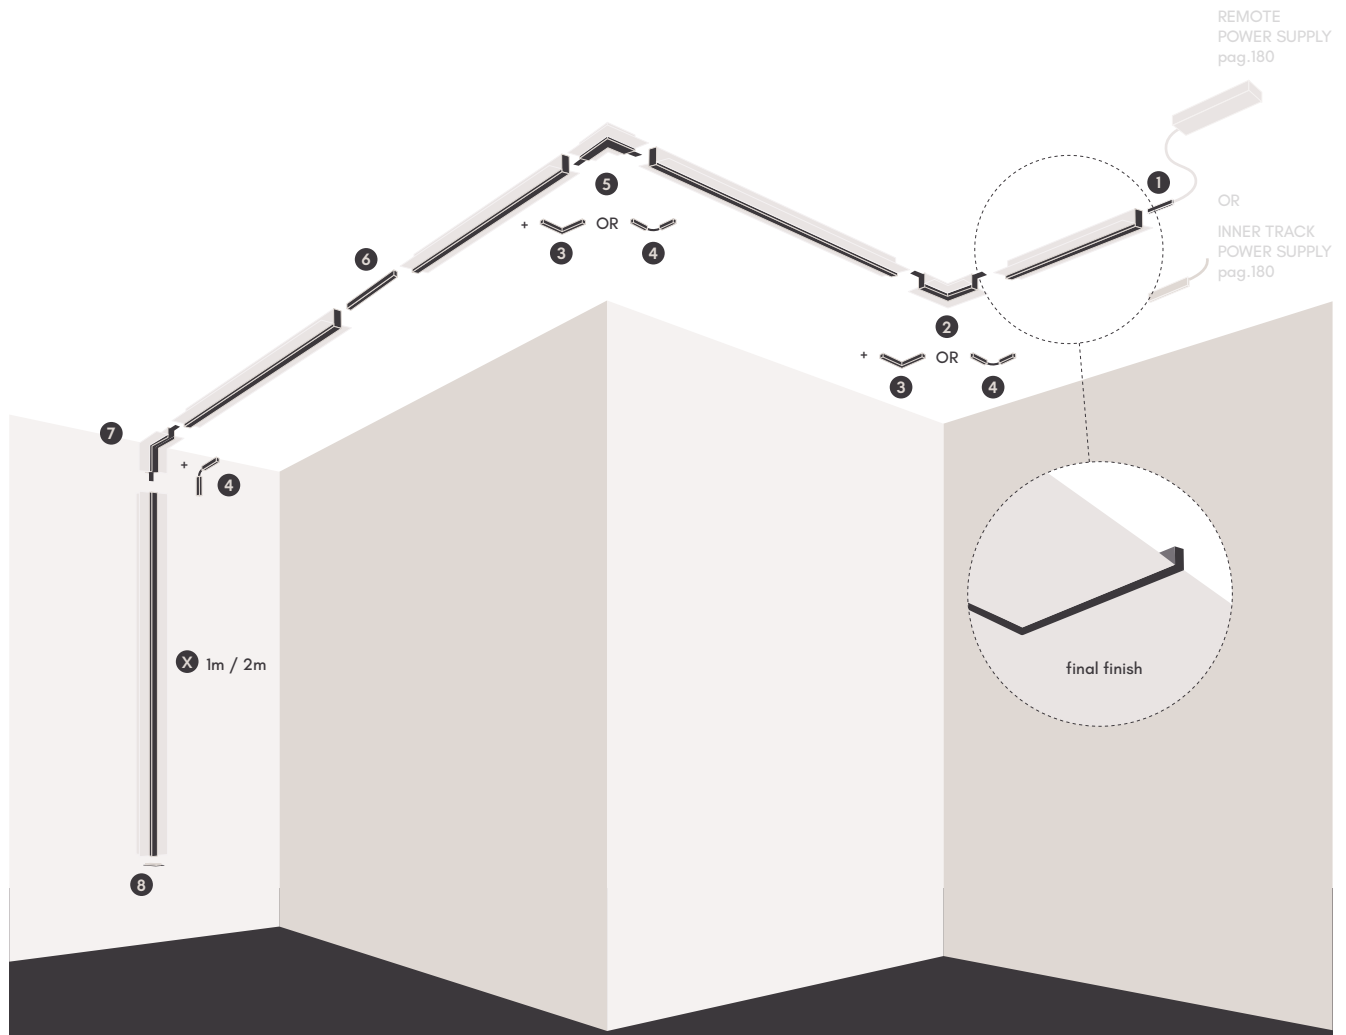

Your own configuration

Track shown with power feed from right

track lights

panels & industrial

table

ceiling

wall

floor