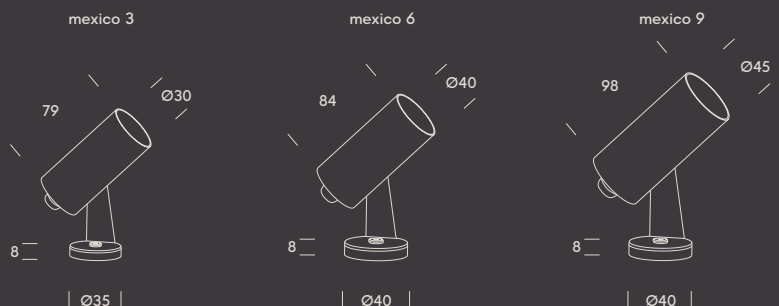

mexico.

Mexico is a family of mini spotlights designed to give you complete freedom outdoors. Its compact, adjustable design makes it easy to direct light exactly where it's needed on façades, ceilings, floors, or gardens, including spike installation. Built for demanding environments and coastal areas, it offers a robust and versatile solution for precise outdoor lighting.

	W	K	Real lm	▲	V
mexico 3					
● 2.5230.1312	3	3000	170	24°	100-240
mexico 6					
● 2.5231.1312	6	3000	500	24°	100-240
mexico 9					
● 2.5232.1312	9	3000	650	24°	100-240

ACCESSORIES

- 2.5230.8001 Visor for mexico 3 1
- 2.5231.8001 Visor for mexico 6 2
- 2.5232.8001 Visor for mexico 9 3
- 2.5230.8002 Spike for mexico 3 4
- 2.5231.8002 Spike for mexico 6 & 9 5