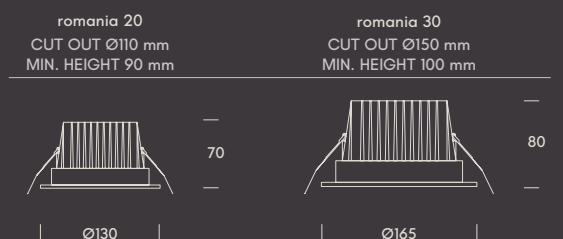

DRIVERS DALI & PUSH

	W	mA	V	
romania 20 . 30				
4.1069.6103	7-29	150-700	220-240	
4.3069.6101	EU	3-38	300-1050	220-240