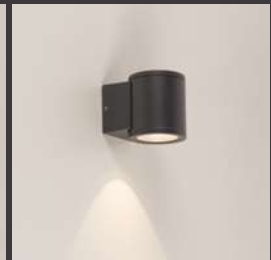

outdoor

portable
lamps

recessed
downlights

surface
fixtures

wall
lights

benin . 223

new

palma . 235

new