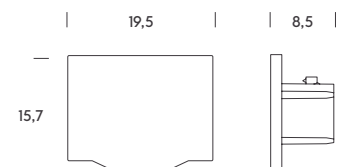

Your own configuration

Track shown with power feed from right

REMOTE
POWER SUPPLY
pag.168

track lights

panels & industrial

table

ceiling

wall

floor