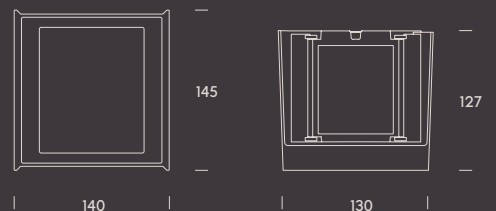

oslo.

up . down

Oslo combines geometry and functionality in an exterior wall light with clean cubic and rectangular lines. Its opal polycarbonate front spreads the LED light evenly, while the fins let you adjust the beam angle from 0-100° to control the up&down effect according to your needs. Made of aluminum with IP54 protection, it's available in white and anthracite, offering versatility, control, and a modern style.

IP 54

IK 06

CRI >80

DRIVER INCL

PF >0.5

50.000H LIFE

AL BODY

PC OPAL DIFFUSER

GLASS CLEAR

CB

RETILAP

	W	K	Real lm	▲ up down	◀	▼
● 2.3025.1112	9	3000	375	0° . 100°	100°	100-240
● 2.3025.1312	9	3000	375	0° . 100°	100°	100-240