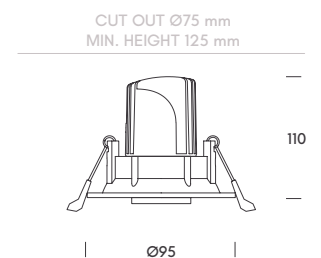

osaka.

adjustable
& zoom

Osaka adapts to each project with its zoom system adjustable from 15° to 60° and 30° tilt. A luminaire designed to give freedom to the designer, allowing light to be focused and adjusted with total precision.

	W	mA	K	Real lm	▲
● 1.1068.0111	15	350	2700	605 (15°) 726 (60°)	15°-60°
● 1.1068.0112	15	350	3000	670 (15°) 804 (60°)	15°-60°

DRIVERS ON-OFF

	W	mA	V
4.3069.1101	EU	3-22	125-500
			200-240

DRIVERS DALI & PUSH

	W	mA	V
4.3069.6101	EU	3-38	300-1050
			220-240