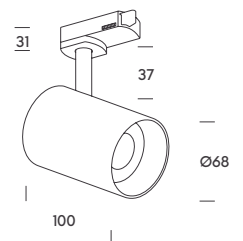

bogota square & round
page 104

bogota spotlight base
page 104

bogota pendant
page 113

bogota s
page 131

track.

on-off
16A . 100-240V

●	1.5000.8102	2m on-off track
●	1.5000.8202	2m on-off track
●	1.5000.8103	3m on-off track
●	1.5000.8203	3m on-off track