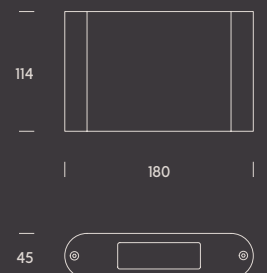

CB

RETILAP

	W	K	Real lm	▲	V
● 2.3055.1112	2x6	3000	415	0° . 100°	100-240
● 2.3055.1312	2x6	3000	415	0° . 100°	100-240

wall

floor

jamaica.

Jamaica combines geometric design with functionality. Its inclined plane directs the light gently toward the ground, illuminating paths and entrances with a modern yet discreet character. Made of aluminum with IP65 protection, it features SMD LEDs and CCT Switch (3000K/4000K) to adapt to every project.