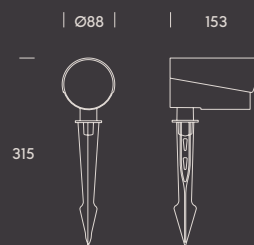

Related products

cuba base
page 249