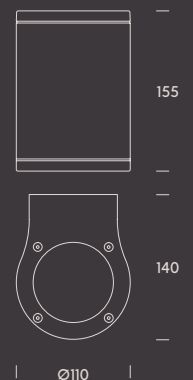

guinea.

up . down

With a cylindrical design and a flat back for easy wall mounting, Guinea adds character to any exterior. Its front, gently curved at the top and bottom, casts an elegant up&down effect with warm, even light. Made of aluminum with IP65 protection and COB LED technology, it is available in white or anthracite, combining simplicity, effectiveness, and style.

IP
65

IK
08

CRI
>80

DRIVER
INCL

PF
>0,9

50.000H
LIFE

AL
BODY

GLASS
DIFFUSER

CB

RETILAP

	W	K	Real lm	▲	V
● 2.3075.1112	2x10	3000	1300	80° . 80°	220-240
● 2.3075.1312	2x10	3000	1300	80° . 80°	220-240

wall

floor