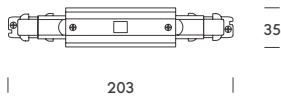

track lights

panels & industrial

table

ceiling

wall

floor

4 Central connector