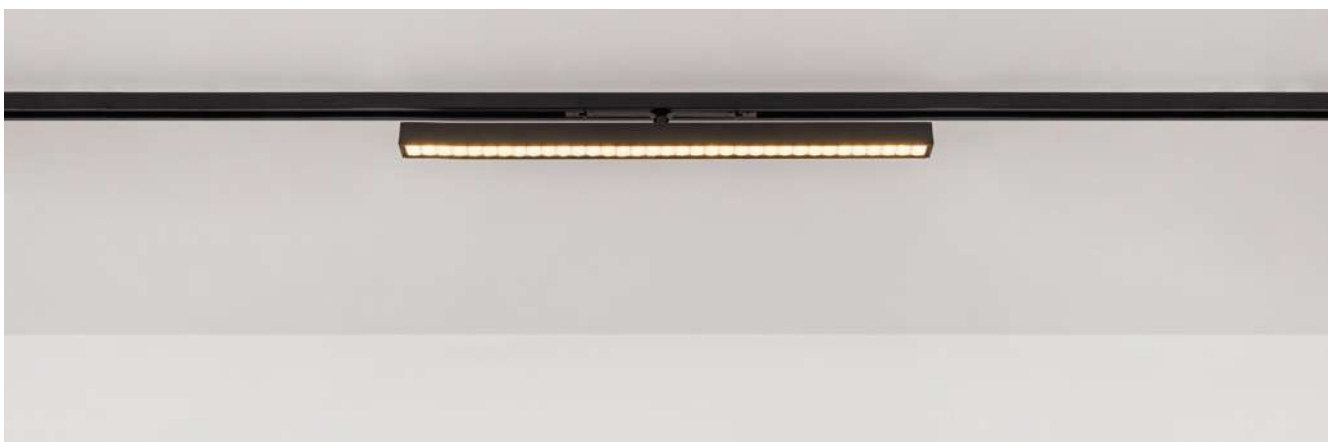

track lights

panels & industrial

table

ceiling

wall

floor