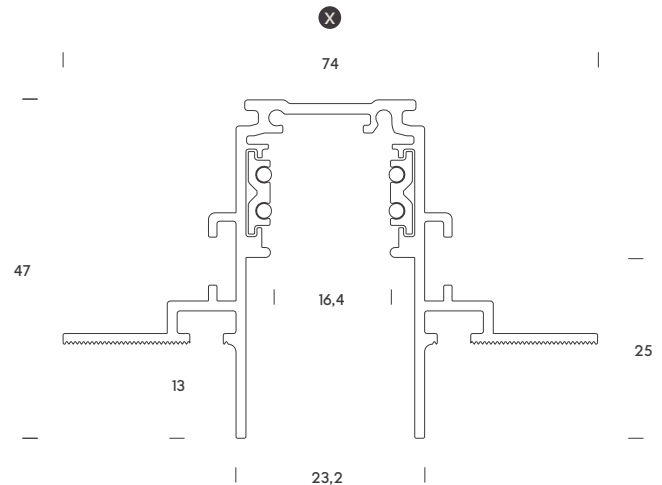

assen.

recessed trimless track 48V

- 1.5600.8207 1m trimless track
- 1.5600.8208 2m trimless track

Cover track included

ACCESSORIES

- 1.5600.8231 Right power connector * 1
- 1.5600.8230 Left power connector * 1
- 1.5600.8222 Right L joint 2
- 1.5600.8234 Electrical connector L ** 3
- 1.5600.8235 Flexible electrical connector 4
- 1.5600.8221 Left L joint 5
- 1.5600.8233 Recessed intermedium elec. connector 6
- 1.5600.8223 L joint wall-ceiling 7
- 1.5600.8225 End cap 8

* Cable not included
** Recommended for suspended applications
(Not suitable for L joints wall-ceiling)

Scale 1:1

INNER TRACK POWER SUPPLY ON-OFF & DALI

	W	Vac	V
1.5600.8002	100	220-240	48
1.5600.8003	250	220-240	48

30cm cable included

REMOTE POWER SUPPLY ON-OFF

	W	Vac	V
4.2014.1101	150	120-240	48
4.2034.1102	150	220-240	48
4.2034.1101	240	220-240	48