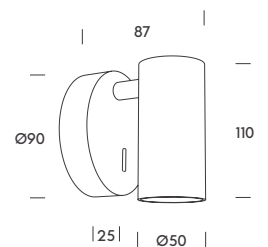

bogota s.

reading

The most compact version of the Bogotá family preserves its clean, understated silhouette in a reduced format, perfect for headboards and rest areas. Compatible with GU10 bulbs and equipped with an on/off switch, it's available in white or black. A simple, elegant and versatile solution for hospitality or residential projects.

	W	Holder	V
● 1.3005.1190 (White inner ring)	3,5	GU10	100-240
● 1.3005.1290 (Black inner ring)	3,5	GU10	100-240

Lámpara MR11 no incluida.
MR11 bulb not included.
Lampe MR11 non incluse.

ACCESSORIES

	bulb	W	K	CRI	▲	V
● 1.2020.8000	MR11 GU10 Ø35mm	3W	3000	>80	40	230 1

wall
track lights
panels & industrial
table
ceiling
wall
floor

Related products