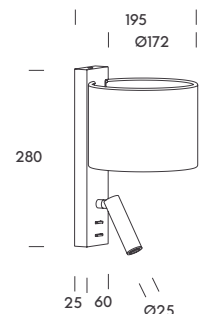

ACCESSORIES

● 1.3006.8001	White screen	1
● 1.3006.8002	Black screen	2
● 1.3006.8003	Beige screen	3

wall
track lights
panels & industrial
table
ceiling
wall
floor