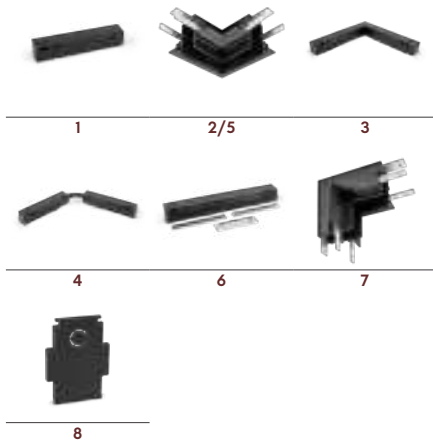

assen.

recessed trimless track 48V

- 1.5600.8207 1m trimless track
- 1.5600.8208 2m trimless track

Cover track included

ACCESSORIES

- 1.5600.8231 Right power connector * 1
- 1.5600.8230 Left power connector * 1
- 1.5600.8222 Right L joint 2
- 1.5600.8234 Electrical connector L ** 3
- 1.5600.8235 Flexible electrical connector 4
- 1.5600.8221 Left L joint 5
- 1.5600.8233 Recessed intermedium elec. connector 6
- 1.5600.8223 L joint wall-ceiling 7
- 1.5600.8225 End cap 8

* Cable not included
** Recommended for suspended applications
(Not suitable for L joints wall-ceiling)

Scale 1:1

INNER TRACK POWER SUPPLY ON-OFF & DALI

	W	Vac	V
1.5600.8002	100	220-240	48
1.5600.8003	250	220-240	48

30cm cable included

REMOTE POWER SUPPLY ON-OFF

	W	Vac	V
4.2014.1101	150	120-240	48
4.2034.1102	150	220-240	48
4.2034.1101	240	220-240	48