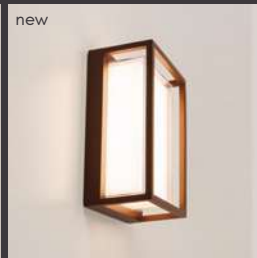

outdoor

portable
lamps

recessed
downlights

surface
fixtures

wall
lights

new

palma . 235

new