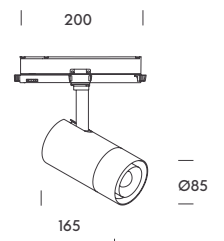

tokyo 25 dali