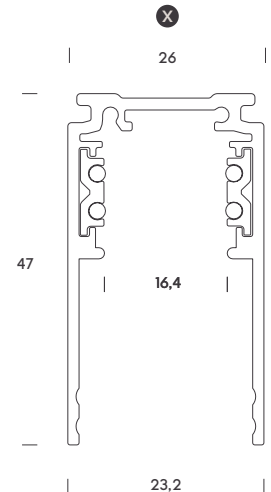

assen.

surface deep track 48V

- 1.5600.8204 1m surface deep track
- 1.5600.8205 2m surface deep track

Cover track included

ACCESSORIES

- 1.5600.8231 Right power connector * 1
- 1.5600.8230 Left power connector * 1
- 1.5600.8217 Right L joint 2
- 1.5600.8234 Electrical connector L ** 3
- 1.5600.8235 Flexible electrical connector 4
- 1.5600.8216 Left L joint 5
- 1.5600.8232 Intermedium electrical connector 6
- 1.5600.8218 L joint wall-ceiling 7
- 1.5600.8220 End cap 8
- 1.5600.8001 3m. suspension kit 9

* Cable not included

** Recommended for suspended applications
(Not suitable for L joints wall-ceiling)

INNER TRACK POWER SUPPLY ON-OFF & DALI

	W	Vac	V
1.5600.8002	100	220-240	48
1.5600.8003	250	220-240	48

30cm cable included

REMOTE POWER SUPPLY ON-OFF

	W	Vac	V
4.2014.1101	150	120-240	48
4.2034.1102	150	220-240	48
4.2034.1101	240	220-240	48

Scale 1:1