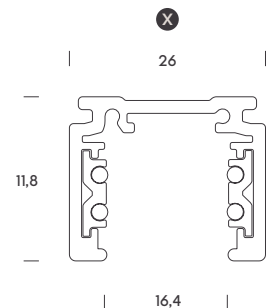

REMOTE POWER SUPPLY ON-OFF

	W	Vac	V
4.2014.1101	150	120-240	48
4.2034.1102	150	220-240	48
4.2034.1101	240	220-240	48