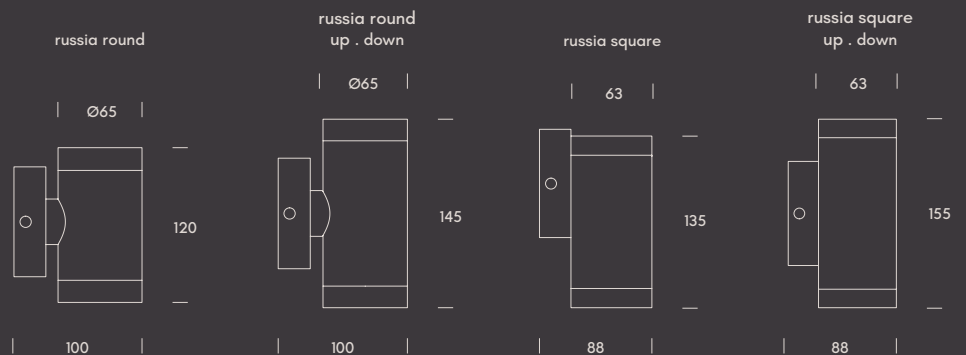

Lámpara GU10 no incluida.
GU10 bulb not included.
Lampe GU10 non incluse.

cuba.

base

Cuba accentuates architectural and landscape details with a narrow 13° beam. Perfect for highlighting palm trees, sculptures, or columns, it can be installed with base or spike and adapts to any surface, whether wall or ground. Its compact design ensures subtle integration and striking results in outdoor spaces.