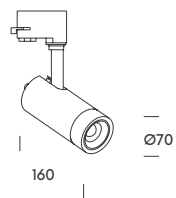

Compatible con carril dali.
Compatible with dali track.
Compatible avec rail dali.

ACCESSORIES

- 1.5005.8001 Honeycomb tokyo 15 & tokyo dali 1

On-Off

Dali

CCT switch and dimming

Zoom

tokyo 15