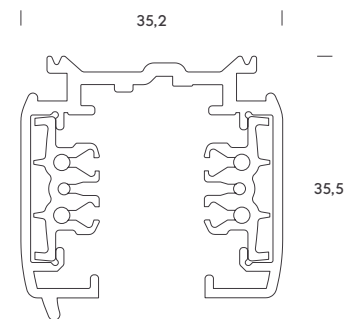

track.

dali
16A . 100-240V

● 1.5000.8152	2m dali track
● 1.5000.8252	2m dali track
● 1.5000.8153	3m dali track
● 1.5000.8253	3m dali track

ACCESSORIES

● 1.5000.8160	Left earth electrode	1
● 1.5000.8161	Right earth electrode	1
● 1.5000.8260	Left earth electrode	
● 1.5000.8261	Right earth electrode	
● 1.5000.8118	End cap	2
● 1.5000.8218	End cap	
● 1.5000.8166	Straight joint	3
● 1.5000.8266	Straight joint	
● 1.5000.8162	Central connector	4
● 1.5000.8262	Central connector	
● 1.5000.8163	Left L-connector	5
● 1.5000.8164	Right L-connector	5
● 1.5000.8263	Left L-connector	
● 1.5000.8264	Right L-connector	
● 1.5000.8170	Left T-connector (L1 & R1 DALI)	6
● 1.5000.8171	Right T-connector (L1 & R1 DALI)	6
● 1.5000.8270	Left T-connector (L1 & R1 DALI)	
● 1.5000.8271	Right T-connector (L1 & R1 DALI)	
● 1.5000.8172	Left T-connector (L2 & R2 DALI)	
● 1.5000.8173	Right T-connector (L2 & R2 DALI)	
● 1.5000.8272	Left T-connector (L2 & R2 DALI)	
● 1.5000.8273	Right T-connector (L2 & R2 DALI)	
● 1.5000.8167	Flexible joint	7
● 1.5000.8267	Flexible joint	
● 1.5000.8001	5m. suspension kit	8
● 1.5000.8002	5m. suspension kit	

Scale 1:1