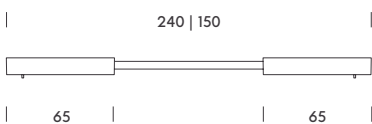

3 Flexible electrical connector