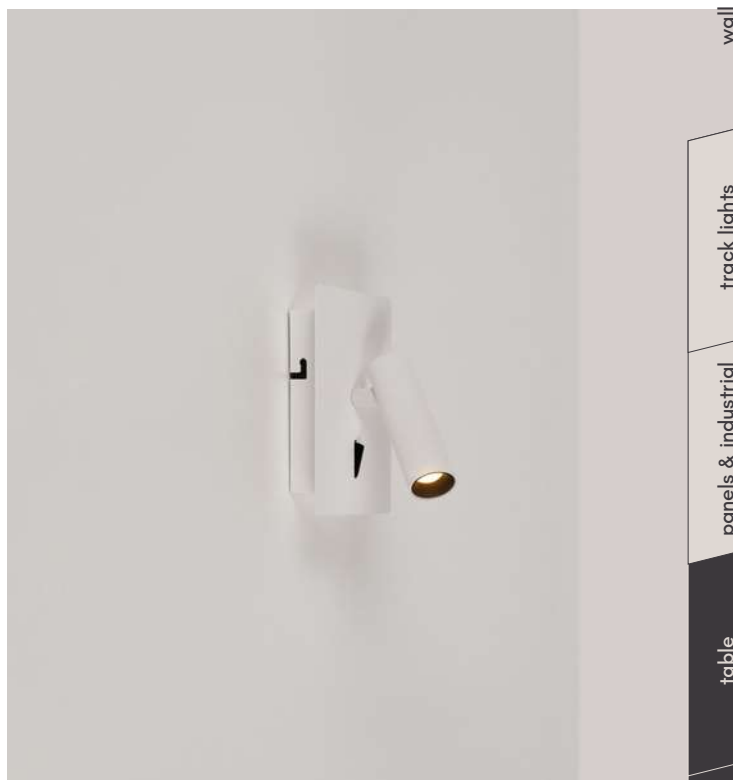

W	K	Real lm	▲	V
● 1.3004.1111	3	2700	160	60°	100-240
● 1.3004.1211	3	2700	160	60°	100-240

wall

track lights

panels & industrial

table

ceiling

wall

floor