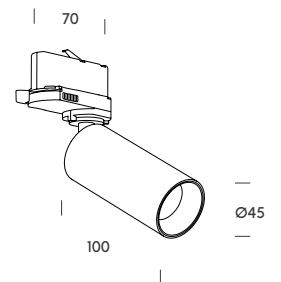

portugal.

Portugal delivers precise focal lighting in a compact Ø45 mm format. With integrated COB LED (2700K), CRI>90 and UGR<19, it ensures comfortable, glare-free light. TRIAC dimmable and track-compatible, it's a discreet and effective solution for retail, residential, or display spaces.

	W	K	Real lm	▲	V
● 1.5020.7111	7	2700	470	24°	220-240
● 1.5020.7211	7	2700	470	24°	220-240

ACCESSORIES

		▲
● 1.5020.8001	Lens	15° 1
● 1.5020.8002	Lens	36° 1
● 1.5020.8003	Lens	45° 1
● 1.5020.8005	Honeycomb	- 2