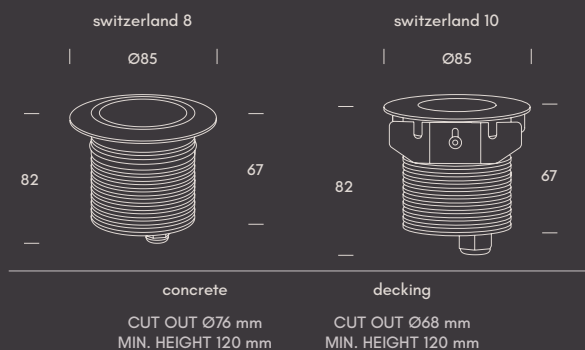

DRIVERS ON-OFF

	W	mA	V
for switzerland 8			
4.1013.1301	12	700	100-240
4.3043.1601	EU 30	700	100-240
for switzerland 10			
4.1012.1301	12	500	100-240
4.3042.1601	EU 24	500	100-240

zürich.

24V

A family of uplights that combines power and precision in two versions. With a stainless steel body and screwless front design, it keeps a clean, timeless aesthetic. Equipped with the H₂O Stop system, it delivers reliability and durability for any outdoor project.