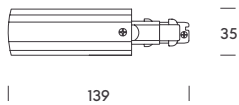

1 Left earth electrode
Right earth electrode