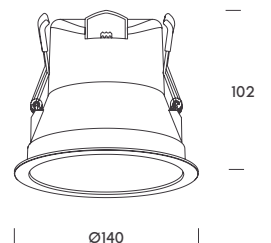

libertad 6
CUT OUT Ø68 mm
MIN. HEIGHT 90 mm

libertad 9
CUT OUT Ø90 mm
MIN. HEIGHT 100 mm

libertad 12
CUT OUT Ø120 mm
MIN. HEIGHT 110 mm

Related products

libertad adjustable
page 063

stuttgart.

sensor

Stuttgart Sensor combines intuitive technology with an ultra-slim design for ceilings with limited recess depth. It features motion & light sensor, a front 3CCT Switch (2700K-3000K-4000K) and TRIAC dimming. The white bezel can be swapped for a magnetic black accessory, offering an adaptable aesthetic for hallways, bathrooms or locker rooms.