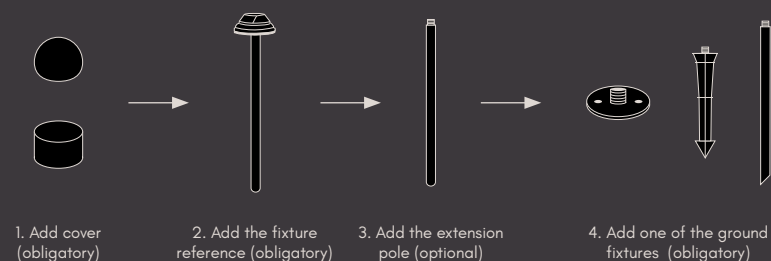

Your own configuration

belize.

Belize guides your steps with a discreet and timeless light. Designed for outdoor pathways and gardens, it blends naturally into the space while ensuring comfort and safety. Its warm glow transforms everyday routes into welcoming experiences, bringing both functionality and charm to your outdoor projects.