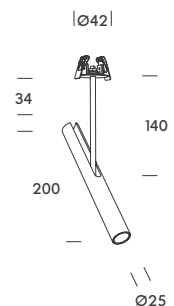

CUT OUT Ø36 mm
MIN. HEIGHT 55 mm