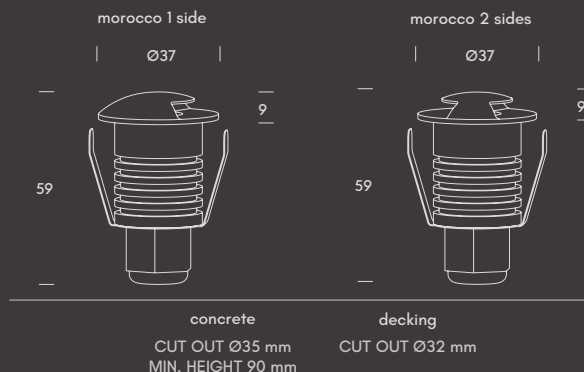

morocco. 316 stainless steel

Morocco is a family of stainless steel uplights with IP67, perfect for outdoors. Available with one or two light openings, its 3000K LED casts a warm glow to highlight paths or details. Compact and durable, Morocco blends timeless design and functionality, ideal for bringing elegance to your projects.

	W	mA	K	Real lm
morocco 1 side				
● 2.4105.0512	1	350	3000	50
	2	700		100
morocco 2 sides				
● 2.4106.0512	1	350	3000	50
	2	700		100

Cajetín de empotrar incluido.
Recessed box included.
Boîte d'encastrement incluse.

DRIVERS ON-OFF

	W	mA	V
4.1011.1303	3,5	350	100-240
4.3041.1201	EU 1-8	350	100-240
4.1013.1304	3	700	100-240
4.3043.1201	EU 6	700	100-240