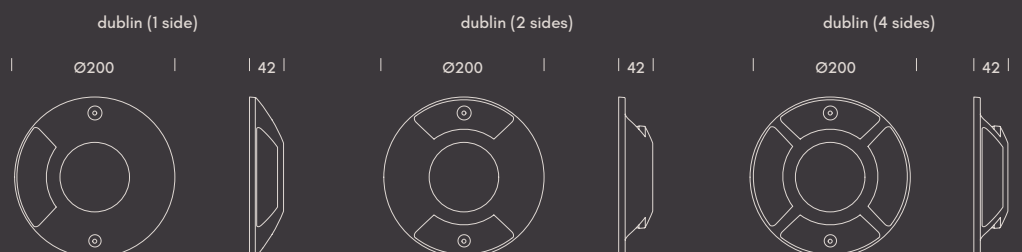

dublin.

surface uplight

Dublin is a family of uplights designed to bring character to outdoor spaces. Available in three versions (with 1, 2, or 3 light openings), it lets you create different lighting effects to highlight pathways or specific areas. Its aluminum body and IP67 protection ensure durability, while the anthracite finish adds a timeless aesthetic.

IP 67
IK 10
CRI >80
PF >0,5
DRIVER INCL
50.000H LIFE
FLICKER FREE
AL BODY
PC DIFUSSER
CB
RETILAP

	W	K	Real lm	▲	V
dublin (1 side)					
● 2.4121.1312	6	3000	110	36°	100-240
dublin (2 sides)					
● 2.4122.1312	2x6	3000	140	2x36°	100-240
dublin (4 sides)					
● 2.4124.1312	4x3	3000	205	4x36°	100-240