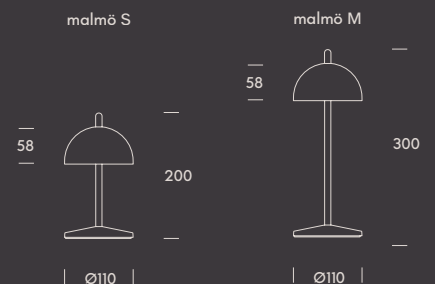

malmö.

portable lamp

Defined by serene and essential geometry, Malmö treats light as a subtle gesture. Its hemispherical shade hovers above a slender body, shaping a harmonious and minimalist silhouette. Available in two sizes and with tunable white control, it offers versatility without losing its quiet character. With an IP65 rating and aluminium body, it's a durable companion for both indoor and outdoor use.

	W	K (2CCT)	Real lm (2K7-4K)	▲	V
malmö S					
● 2.9005.1118	3,5	2K7-4K	200	100°	5 DC
malmö M					
● 2.9006.1118	3,5	2K7-4K	200	100°	5 DC

25% of light - 28 hours runtime
50% of light - 14 hours runtime
75% of light - 10 hours runtime
100% of light - 9 hours runtime
Charge time 6 hours