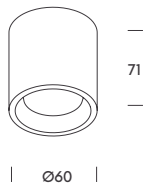

surface
suspension
wall
track lights
panels & industrial
table
ceiling
wall
floor

nepal 7 round