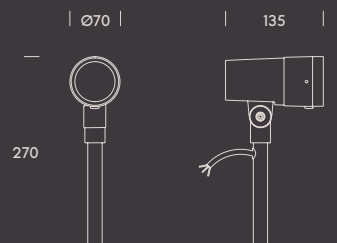

haiti.

zoom

Haiti stands out as one of our most complete outdoor spotlights. Its compact cylindrical design features an adjustable 18°-60° zoom to suit every lighting need. With base or spike installation and the H₂O stop system, it ensures reliability and performance even in demanding conditions.

	W	K	Real lm	▲	V
● 2.5211.1312	11	3000	480	18-60°	100-240
● 2.5211.1612	11	3000	480	18-60°	100-240

Pincho de plástico incluido.
Plastic spike included.
Piquet en plastique inclus.