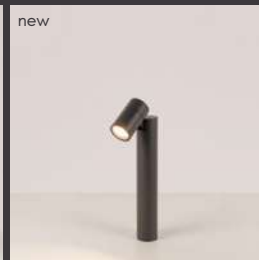

ecuador . 311

new