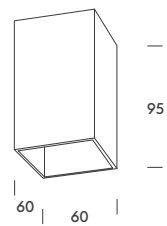

surface
suspension
wall
track lights
panels & industrial
table
ceiling
wall
floor

bogota square single