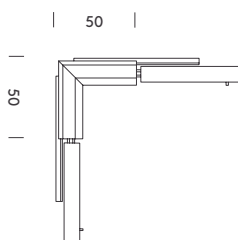

Your own configuration

Track shown with power feed from right

REMOTE
POWER SUPPLY
pag.168

track lights

panels & industrial

table

ceiling

wall

floor