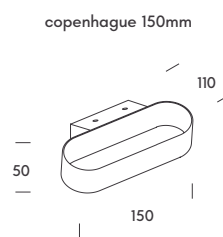

copenhagen.

Copenhagen lets you introduce scenic lighting accents without visually overloading the space. Its clean, well-balanced design produces a 2700K Up & Down effect that fills the room with warmth. Available in two sizes, it fits easily into wall compositions or stands alone in interiors with a calm, contemporary language.

CRI >80
DRIVER INCL
PF >0,5
50.000H LIFE
FLICKER FREE
AL BODY
OPAL DIFFUSER
CB RETILAP

	W	K	Real lm	▲	V
copenhagen 150mm					
● 1.3011.1111	6	2700	423	155°	100-277
copenhagen 260mm					
● 1.3012.1111	6	2700	440	155°	100-277