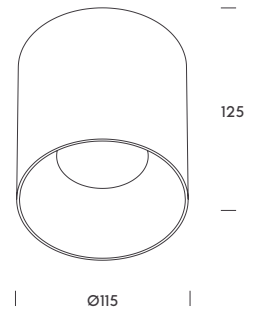

nepal 30 round