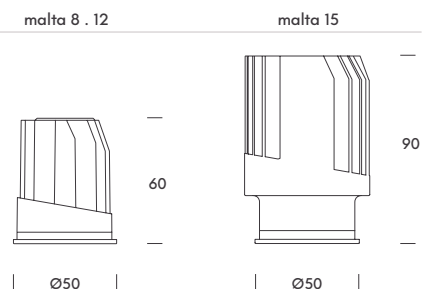

ceiling recessed
surface
suspension
wall
wall
track lights
panels & industrial
table
ceiling
wall
floor