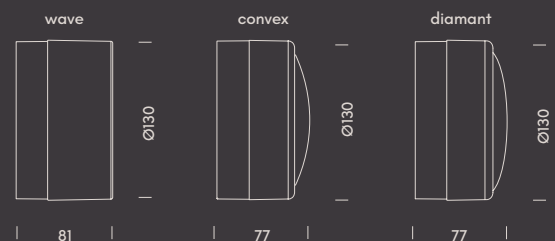

glasgow.

Glasgow plays with light and glass to reshape the atmosphere. Its solid glass shade, available in three textures and finishes, casts a soft, enveloping glow. A decorative piece in its own right, it pairs with interchangeable ring colours and 3CCT technology to shape the mood freely. A design that adds character to any space.

IP 65   IK 07   CRI >90   DRIVER INCL   TRIAC   PF >0,9   50.000H LIFE   FLICKER FREE   PC BODY   GLASS DIFFUSER   **CB** RETILAP

	W	K (3CCT)	Real lm (2K2-2K7-3K)	▲	V
● 2.3006.1218	6	2K2-2K7-3K	400-420-450	125°	200-240

Necesita un cristal.
Needs a glass.
Un verre est nécessaire.

ACCESSORIES

glass

- 2.3006.8001 Clear wave 1
- 2.3006.8002 Clear convex 2
- 2.3006.8003 Clear diamant 3
- 2.3006.8004 Smoked wave 4
- 2.3006.8005 Smoked convex 5
- 2.3006.8006 Smoked diamant 6
- 2.3006.8007 Amber wave 7
- 2.3006.8008 Amber convex 8
- 2.3006.8009 Amber diamant 9

rings

- 2.3006.8010 White 10
- 2.3006.8011 Black 11
- 2.3006.8012 Gold 12
- 2.3006.8013 Nickel 13
- 2.3006.8014 Bronze 14