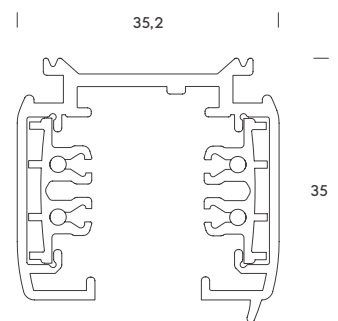

track.

on-off
16A . 100-240V

●	1.5000.8102	2m on-off track
●	1.5000.8202	2m on-off track
●	1.5000.8103	3m on-off track
●	1.5000.8203	3m on-off track

ACCESSORIES

●	1.5000.8110	Left earth electrode	1
●	1.5000.8111	Right earth electrode	1
●	1.5000.8210	Left earth electrode	1
●	1.5000.8211	Right earth electrode	1
●	1.5000.8118	End cap	2
●	1.5000.8218	End cap	2
●	1.5000.8116	Straight joint	3
●	1.5000.8216	Straight joint	3
●	1.5000.8112	Central connector	4
●	1.5000.8212	Central connector	4
●	1.5000.8113	Left L-connector	5
●	1.5000.8114	Right L-connector	5
●	1.5000.8213	Left L-connector	5
●	1.5000.8214	Right L-connector	5
●	1.5000.8120	Left T-connector	6
●	1.5000.8121	Right T-connector	6
●	1.5000.8220	Left T-connector	6
●	1.5000.8221	Right T-connector	6
●	1.5000.8117	Flexible joint	7
●	1.5000.8217	Flexible joint	7
●	1.5000.8001	5m. suspension kit	8
●	1.5000.8002	5m. suspension kit	8
●	1.5000.8101	Surface mounted base	9
●	1.5000.8201	Surface mounted base	9