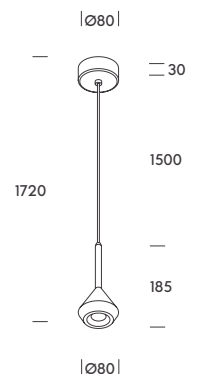

bologna.

Bologna blends sculptural presence and visual lightness in a pendant luminaire with a clear identity. Its thin suspension cable enhances the floating effect, while the 24° optic delivers warm, focused light. Available in black or white, it works both as a standalone piece or in group compositions for residential, commercial, or contract projects.

IP 20
CRI >90
UGR <19
3 STEP MACADAM
DRIVER INCL
PF >0,5
ON OFF
white black finishes
TRIAC
gold finish
40.000H LIFE
FLICKER FREE
AL BODY
PMMA LENS
150 CM
CB RETILAP

	W	K	Real lm	▲	V
1.2105.1112 (Black inner ring)	7,5	3000	420	24°	220-240
1.2105.1212 (Black inner ring)	7,5	3000	420	24°	220-240
1.2105.7912 (Black inner ring)	7,5	3000	420	24°	220-240

suspension

wall

track lights

panels & industrial

table

ceiling

wall

floor