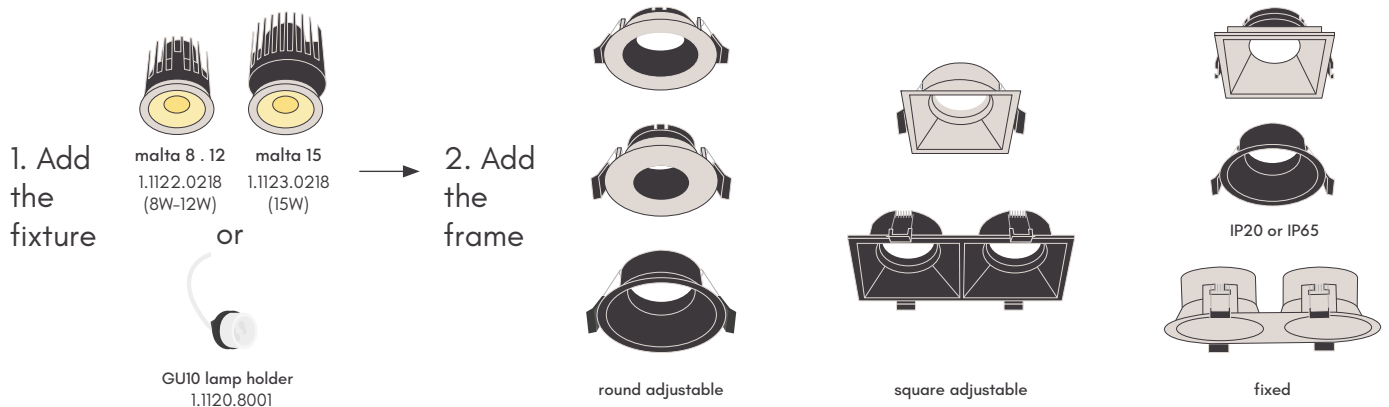

malta.

frames

	Malta 8 12	Malta 15
round adjustable		
malta round adjustable gen2		
● 1.1120.8114	Ø70x100	Ø70x130
● 1.1120.8115	Ø70x100	Ø70x130
malta comfort adjustable gen2		
● 1.1120.8116	Ø70x105	Ø70x135
malta round single adjustable		
● 1.1120.8117	Ø85x100	Ø85x130
● 1.1120.8217	Ø85x100	Ø85x130
square adjustable		
malta square single adjustable		
● 1.1120.8118	80x80x100	80x80x130
● 1.1120.8218	80x80x100	80x80x130
malta square double adjustable		
● 1.1120.8119	160x80x104	160x80x134
● 1.1120.8219	160x80x104	160x80x134
fixed		
malta square		
● 1.1120.8104	76x76x110	76x76x140
● 1.1120.8105	76x76x110	76x76x140
malta round IP20		
● 1.1120.8108	Ø75x110	Ø75x140
● 1.1120.8208	Ø75x110	Ø75x140
malta round IP65		
● 1.1120.8109	Ø75x110	Ø75x140
● 1.1120.8209	Ø75x110	Ø75x140
malta round double IP20		
● 1.1120.8120	Ø75x154x110	Ø75x154x140
● 1.1120.8220	Ø75x154x110	Ø75x154x140

	Malta 8 12	Malta 15
semi recessed		
malta semi recessed round		
● 1.1120.8112	Ø64x90	Ø64x120
● 1.1120.8212	Ø64x90	Ø64x120
malta semi recessed square		
● 1.1120.8113	Ø64x86	Ø64x116
● 1.1120.8213	Ø64x86	Ø64x116
cardan		
malta cardan single		
● 1.1120.8110	85x85x100	85x85x130
malta cardan double		
● 1.1120.8111	160x85x100	160x85x130
trimless		
malta trimless round		
● 1.1120.8106	Ø85x105	Ø85x135
● 1.1120.8206	Ø85x105	Ø85x135
malta trimless square		
● 1.1120.8107	75x78x110	75x78x140
● 1.1120.8207	75x78x110	75x78x140

Your own configuration