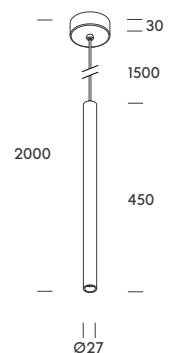

suspension
wall
track lights
panels & industrial
table
ceiling
wall
floor