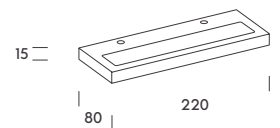

crete.

super slim

Crete blends seamlessly into any setting with its slim 15 mm profile, casting a soft and ambient glow. Its beam angle and Triac dimming allow ceilings, domes, or vaults to be washed with gentle light, creating warm and inviting atmospheres for hospitality or residential projects.

CRI >90
TRIAC
40.000H LIFE
FLICKER FREE
AL BODY
PMMA DIFFUSER
CB RETILAP

	W	K	Real lm	▲	V
● 1.3013.7111	20	2700	1340	110°	220-240
● 1.3013.7112	20	3000	1410	110°	220-240

wall
track lights
panels & industrial
table
ceiling
wall
floor