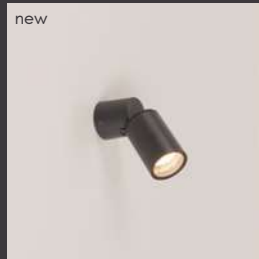

bilbao . 239

new