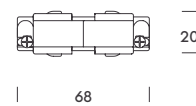

Scale 1:1

Peugeot Maam, Barcelona, Spain .

1 Left earth electrode
Right earth electrode

2 End cap

3 Straight joint

4 Central connector

5 Left L-connector
Right L-connector

6 Left T-connector
Right T-connector