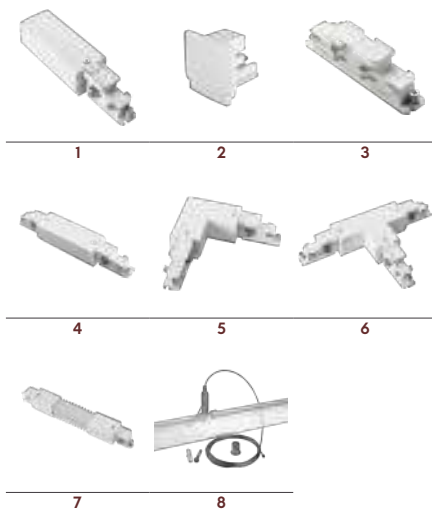

track.

dali
16A . 100-240V

● 1.5000.8152	2m dali track
● 1.5000.8252	2m dali track
● 1.5000.8153	3m dali track
● 1.5000.8253	3m dali track

ACCESSORIES

● 1.5000.8160	Left earth electrode	1
● 1.5000.8161	Right earth electrode	1
● 1.5000.8260	Left earth electrode	
● 1.5000.8261	Right earth electrode	
● 1.5000.8118	End cap	2
● 1.5000.8218	End cap	
● 1.5000.8166	Straight joint	3
● 1.5000.8266	Straight joint	
● 1.5000.8162	Central connector	4
● 1.5000.8262	Central connector	
● 1.5000.8163	Left L-connector	5
● 1.5000.8164	Right L-connector	5
● 1.5000.8263	Left L-connector	
● 1.5000.8264	Right L-connector	
● 1.5000.8170	Left T-connector (L1 & R1 DALI)	6
● 1.5000.8171	Right T-connector (L1 & R1 DALI)	6
● 1.5000.8270	Left T-connector (L1 & R1 DALI)	
● 1.5000.8271	Right T-connector (L1 & R1 DALI)	
● 1.5000.8172	Left T-connector (L2 & R2 DALI)	
● 1.5000.8173	Right T-connector (L2 & R2 DALI)	
● 1.5000.8272	Left T-connector (L2 & R2 DALI)	
● 1.5000.8273	Right T-connector (L2 & R2 DALI)	
● 1.5000.8167	Flexible joint	7
● 1.5000.8267	Flexible joint	
● 1.5000.8001	5m. suspension kit	8
● 1.5000.8002	5m. suspension kit	

Scale 1:1