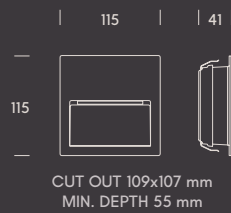

athens square recessed

athens square surface