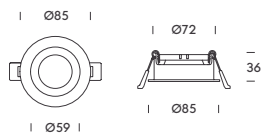

round adjustable

malta round adjustable gen2