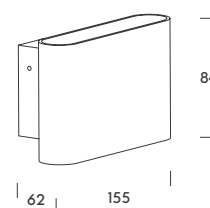

greece.

up & down

Designed to complement without overwhelming, Greece softens the space with a warm, diffuse Up & Down light. Its rectangular shape with rounded edges brings visual calm, blending naturally into hallways and transitional areas. With only 6 cm of depth, it's a discreet solution for projects that favour subtlety.

CRI >80
DRIVER INCL
PF >0,95
50.000H LIFE
FLICKER FREE
AL BODY
CB
RETILAP

	W	K	Real lm	V
● 1.3010.1111	8	2700	400	100-240
● 1.3010.1112	8	3000	400	100-240