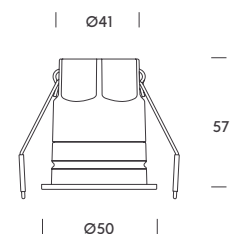

CUT OUT Ø42 mm
MIN. HEIGHT 87 mm