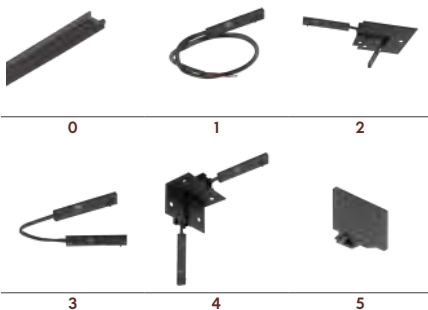

monza.

recessed trimless 24V

- 1.5700.8204 1m trimless track
- 1.5700.8205 2m trimless track

ACCESSORIES

- 1.5700.8222 Cover track 1m. 0
- 1.5700.8220 Power connector 1
- 1.5700.8216 L joint + electrical connector 2
- 1.5700.8221 Flexible electrical connector (24cm) 3
- 1.5700.8223 Flexible electrical connector (15cm) 3
- 1.5700.8217 L joint wall-ceiling + electrical connector 4
- 1.5700.8219 End cap 5