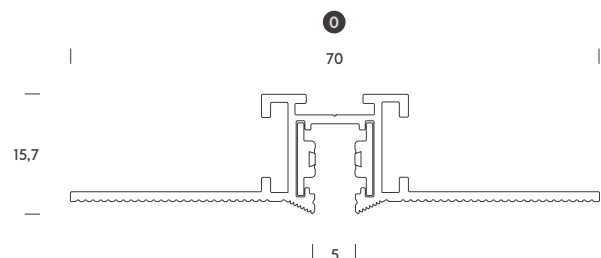

REMOTE POWER SUPPLY CASAMBI

	W	Vac	V
4.9101.5003	150	198-264	24