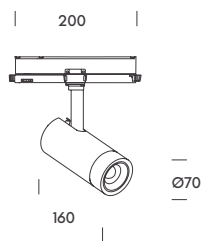

tokyo 15 dali