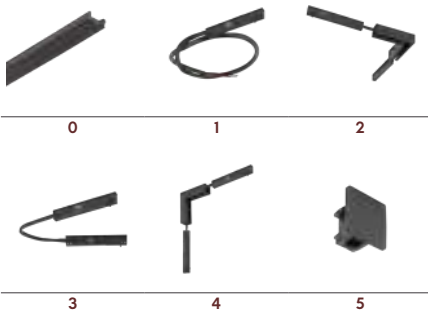

monza.

surface track 24V

- 1.5700.8201 1m surface track
- 1.5700.8202 2m surface track

ACCESSORIES

- 1.5700.8222 Cover track 1m. 0
- 1.5700.8220 Power connector 1
- 1.5700.8211 L joint + electrical connector 2
- 1.5700.8221 Flexible electrical connector (24cm) 3
- 1.5700.8223 Flexible electrical connector (15cm) 3
- 1.5700.8212 L joint wall-ceiling + electrical connector 4
- 1.5700.8214 End cap 5