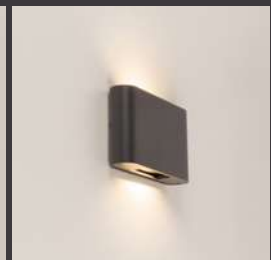

outdoor

portable
lamps

recessed
downlights

surface
fixtures

wall
lights

new

oslo . 233

palma . 235

new