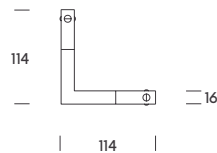

3 Electrical connector L