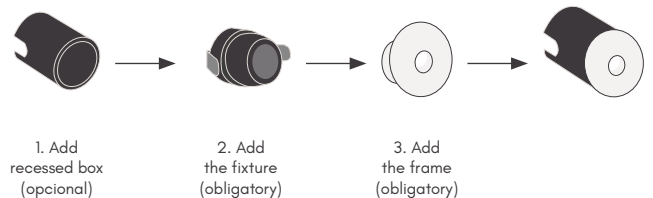

Your own configuration

CUT OUT Ø32 mm
CUT OUT with recessed box Ø36 mm

| 26 |

lisbon.

step lighting

Designed to blend in effortlessly, Lisbon emits a grazing line of light that follows the path with precision. Its discreet circular format integrates into steps and walls without standing out, bringing rhythm and visual continuity to any space. Available in white and aluminium finishes.