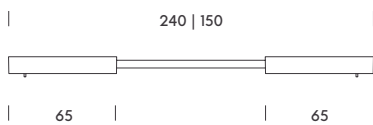

1 Power connector

2 L joint + electrical connector

3 Flexible electrical connector

4 L joint wall-ceiling + electrical connector

5 End cap

monza.

recessed trimless 24V

- 1.5700.8204 1m trimless track
- 1.5700.8205 2m trimless track