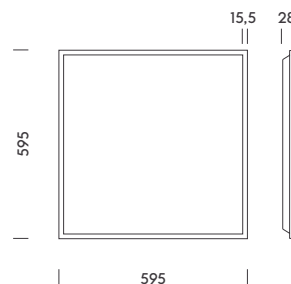

KIT EMERGENCY IH

	V	V
4.9231.0101	9-58	220-240

ACCESSORIES

- 1.6004.8101 Surface frame (600x600x70mm) 1
- 1.6004.8001 4 ressorts kit 2
- 1.6004.8002 4 suspension kit 1,5m. 3

1 2 3

finland.

Created for industrial environments, Finland is a family of watertight luminaires available in 20, 40 and 50W. With 4000K color temperature and IP65 protection, it ensures reliability and safety. Its design allows series connection, simplifying continuous and efficient installations in large spaces.