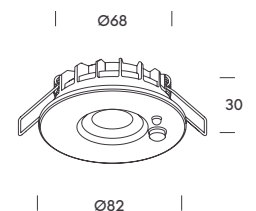

	W	mA	V
4.1031.7101	6	255	200-240

ACCESSORIES

- 1.1067.8001 Iron matt black frame 1

1

CUT OUT Ø70 mm
MIN. HEIGHT 40 mm

quito.

mini downlight

Quito delivers precision and visual comfort in a compact 50 mm diameter. Its recessed light source (UGR<17) ensures glare-free illumination. With a front IP54 rating, it's the perfect choice for projects seeking subtle and refined lighting in bathrooms, locker rooms or other interior spaces.