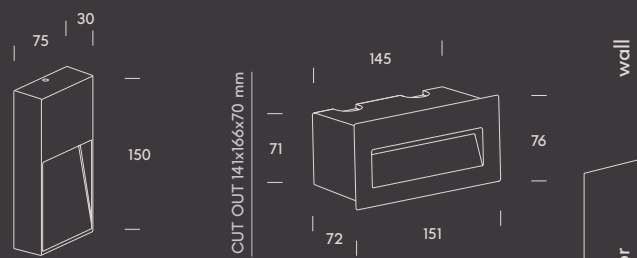

bergen.

recessed . surface

Bergen highlights steps and walkways with a precise and discreet glow. Its aluminum body and timeless design make it both elegant and durable. The rear CCT switch allows easy color temperature adjustment without dismantling. Available in three finishes, it blends seamlessly into projects where low light pollution is essential, and pairs perfectly with Aalborg or Stockholm.

IP 65
IK 06
CRI >80
DRIVER INCL
PF >0,5
50.000H LIFE
SEA SIDE SUITABLE surface
AL BODY
GLASS DIFFUSER
CB RETILAP

	W	K (4CCT)	Real lm (2K2-2K7-3K2-4K)	▲	V
bergen recessed					
● 2.4023.1118	5	2K2-2K7-3K2-4K	270-290-310-320	60°	220-240
● 2.4023.1318	5	2K2-2K7-3K2-4K	270-290-310-320	60°	220-240
● 2.4023.1618	5	2K2-2K7-3K2-4K	270-290-310-320	60°	220-240
bergen vertical surface					
● 2.4024.1118	3	2K2-2K7-3K2-4K	165-175-185-200	50°	100-240
● 2.4024.1318	3	2K2-2K7-3K2-4K	165-175-185-200	50°	100-240
● 2.4024.1618	3	2K2-2K7-3K2-4K	165-175-185-200	50°	100-240