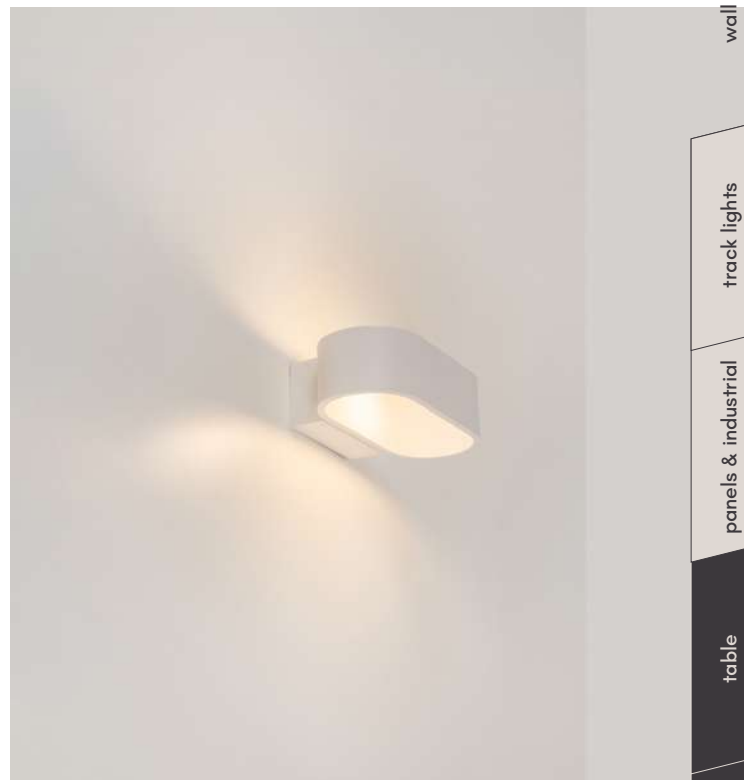

copenhagen.

Copenhagen lets you introduce scenic lighting accents without visually overloading the space. Its clean, well-balanced design produces a 2700K Up & Down effect that fills the room with warmth. Available in two sizes, it fits easily into wall compositions or stands alone in interiors with a calm, contemporary language.

CRI >80
DRIVER INCL
PF >0,5
50.000H LIFE
FLICKER FREE
AL BODY
OPAL DIFFUSER
CB RETILAP

	W	K	Real lm	▲	V
copenhagen 150mm					
● 1.3011.1111	6	2700	423	155°	100-277
copenhagen 260mm					
● 1.3012.1111	6	2700	440	155°	100-277