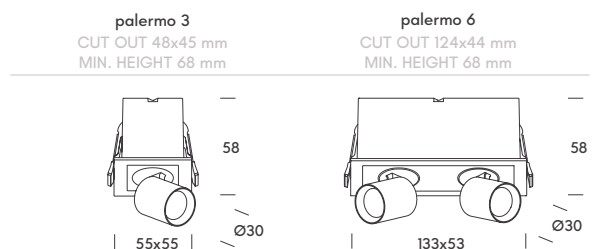

DRIVERS DALI

	W	mA	V
for palermo 3 . 6			
4.3049.3102 EU	20	250-700	100-240

ceiling recessed
surface
suspension
wall
track lights
panels & industrial
table
ceiling
wall
floor