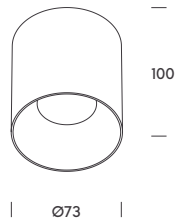

nepal 12 round