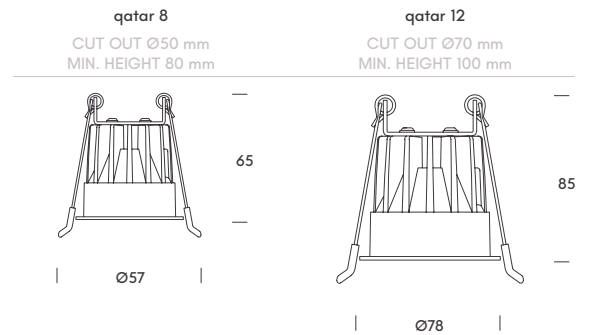

qatar.

Qatar offers uniform light and a clean integration into the ceiling. Made of aluminum and featuring UGR<17, it incorporates the Quick Fix system that speeds up installation, reducing on-site time while ensuring a neat finish in any space.

	W	mA	K	Real lm	▲
qatar 8					
1.1060.0112	8	200	3000	740	24°
1.1060.0212	8	200	3000	740	24°
qatar 12					
1.1061.0112	12	300	3000	985	24°
1.1061.0212	12	300	3000	985	24°

DRIVERS ON-OFF

	W	mA	V
for qatar 8			
4.3069.1101	EU	3-22	125-500

	W	mA	V
for qatar 8 . 12			
4.1069.1101		21	150-500
4.3069.1101	EU	3-22	125-500

DRIVERS DALI & PUSH

	W	mA	V
for qatar 8			
4.3069.6102	EU	5,5-22	125-500

	W	mA	V
for qatar 8 . 12			
4.1069.6102		8-42	150-1050

	W	mA	V
for qatar 12			
4.3069.6101	EU	38	300-1050