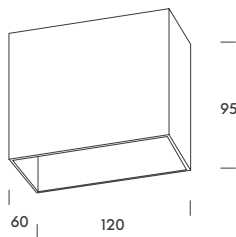

bogota square double