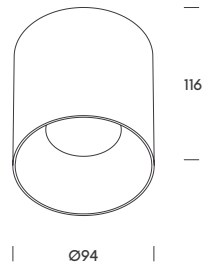

nepal 20 round