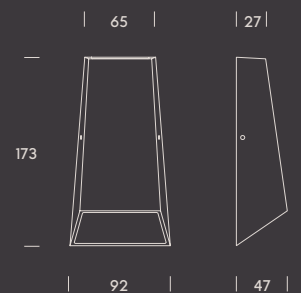

zambia.

up . down

Zambia is a wall light defined by its asymmetrical prism shape, where the slanted top gives it a distinctive architectural presence. Made of aluminum with a glass diffuser and HP LED, it projects a precise up & down effect that highlights walls and entrances with balance and sobriety. With IP54-IK08 protection, it is a reliable solution for both residential and contract projects.

IP
54

IK
08

CRI
>80

DRIVER
INCL

PF
>0.5

50.000H
LIFE

AL
BODY

GLASS
DIFFUSER

CB

RETILAP

	W	K	Real lm	▲	V
● 2.3065.1112	2x3	3000	350	40° . 85°	100-240
● 2.3065.1312	2x3	3000	350	40° . 85°	100-240