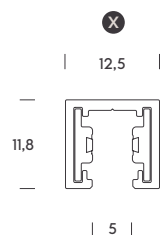

REMOTE POWER SUPPLY CASAMBI

	W	Vac	V
4.9101.5003	150	198-264	24