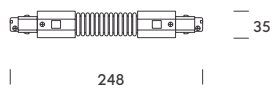

7 Flexible joint