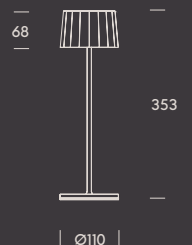

ceiling

wall

floor