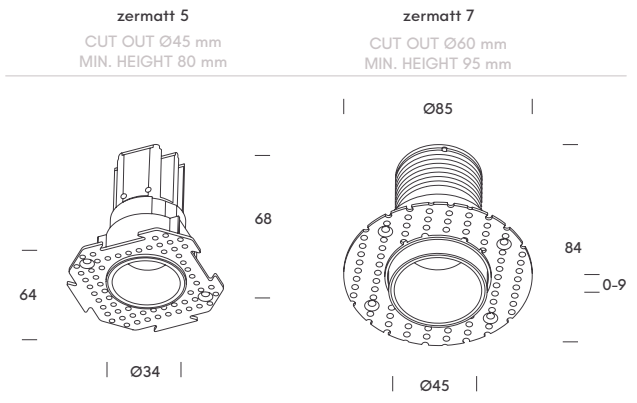

1 2 3 4

5

mini malta. led module

Compact version of the Malta system, designed to maintain its modular essence in a smaller format. With a 35° beam angle and aluminium body, it delivers precise and comfortable lighting. The quick-connect system simplifies installation while preserving the same versatility and refined aesthetics that define the family.