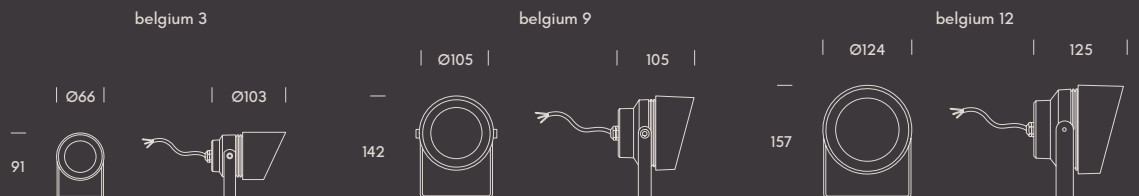

ACCESSORIES

- 2.5220.8003 1 m strap for tree up to Ø 30 cm 1

1