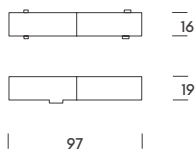

1 Right power connector
Left power connector