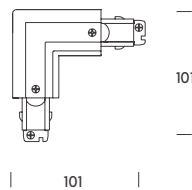

Scale 1:1

Peugeot Maam, Barcelona, Spain .

1 Left earth electrode
Right earth electrode

2 End cap

3 Straight joint

4 Central connector

5 Left L-connector
Right L-connector

6 Left T-connector
Right T-connector