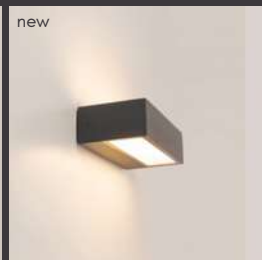

outdoor

portable
lamps

recessed
downlights

surface
fixtures

wall
lights

new

palma . 235

new