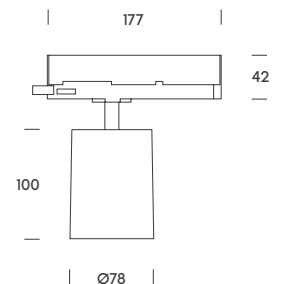

bonn.

Compact yet powerful, Bonn balances design, performance and efficiency. Its optimized air-cooled system ensures stable lighting with a clean look. With CCT Switch and multiple versions, it's ideal for projects that require flexibility, consistency and visual harmony across one space.

	W	K (3CCT)	Real lm (2K7-3K2-4K)	▲	V
bonn 20					
● 1.5035.1118	20	2K7-3K2-4K	1660-1800-1700	30°	220-240
● 1.5035.1218	20	2K7-3K2-4K	1660-1800-1700	30°	220-240
bonn 30					
● 1.5036.1118	30	2K7-3K2-4K	2490-2700-2250	30°	220-240
● 1.5036.1218	30	2K7-3K2-4K	2490-2700-2250	30°	220-240

ACCESSORIES			▲
● 1.5035.8001	Lens	20°	1
● 1.5035.8002	Lens	40°	1
● 1.5035.8003	Lens	50°	1
● 1.5035.8101	White ring	-	2
● 1.5035.8005	Honeycomb	-	3

track lights

panels & industrial

table

ceiling

wall

floor

Related products

bonn downlight
page 061