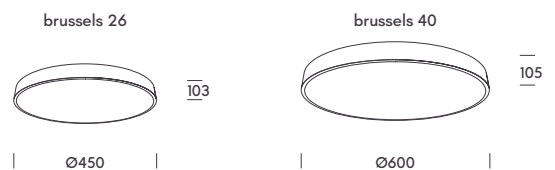

W (multi)	K (3CCT)	Real lm (3K-3K2-4K)	▲	V
brussels 26					
● 1.2025.6118	26	3K-3K2-4K	2630-2720-2760	90°	220-240
● 1.2025.6218	26	3K-3K2-4K	2630-2720-2760	90°	220-240
brussels 40					
● 1.2026.6118	40	3K-3K2-4K	4120-4230-4340	90°	220-240
● 1.2026.6218	40	3K-3K2-4K	4120-4230-4340	90°	220-240

ACCESSORIES		Width · Height (mm)	Length cables (mm)
● 1.2025.8101	Suspension kit (Brussels 20 · 40)	Ø136x33	200
● 1.2025.8201	Suspension kit (Brussels 20 · 40)	Ø136x33	200