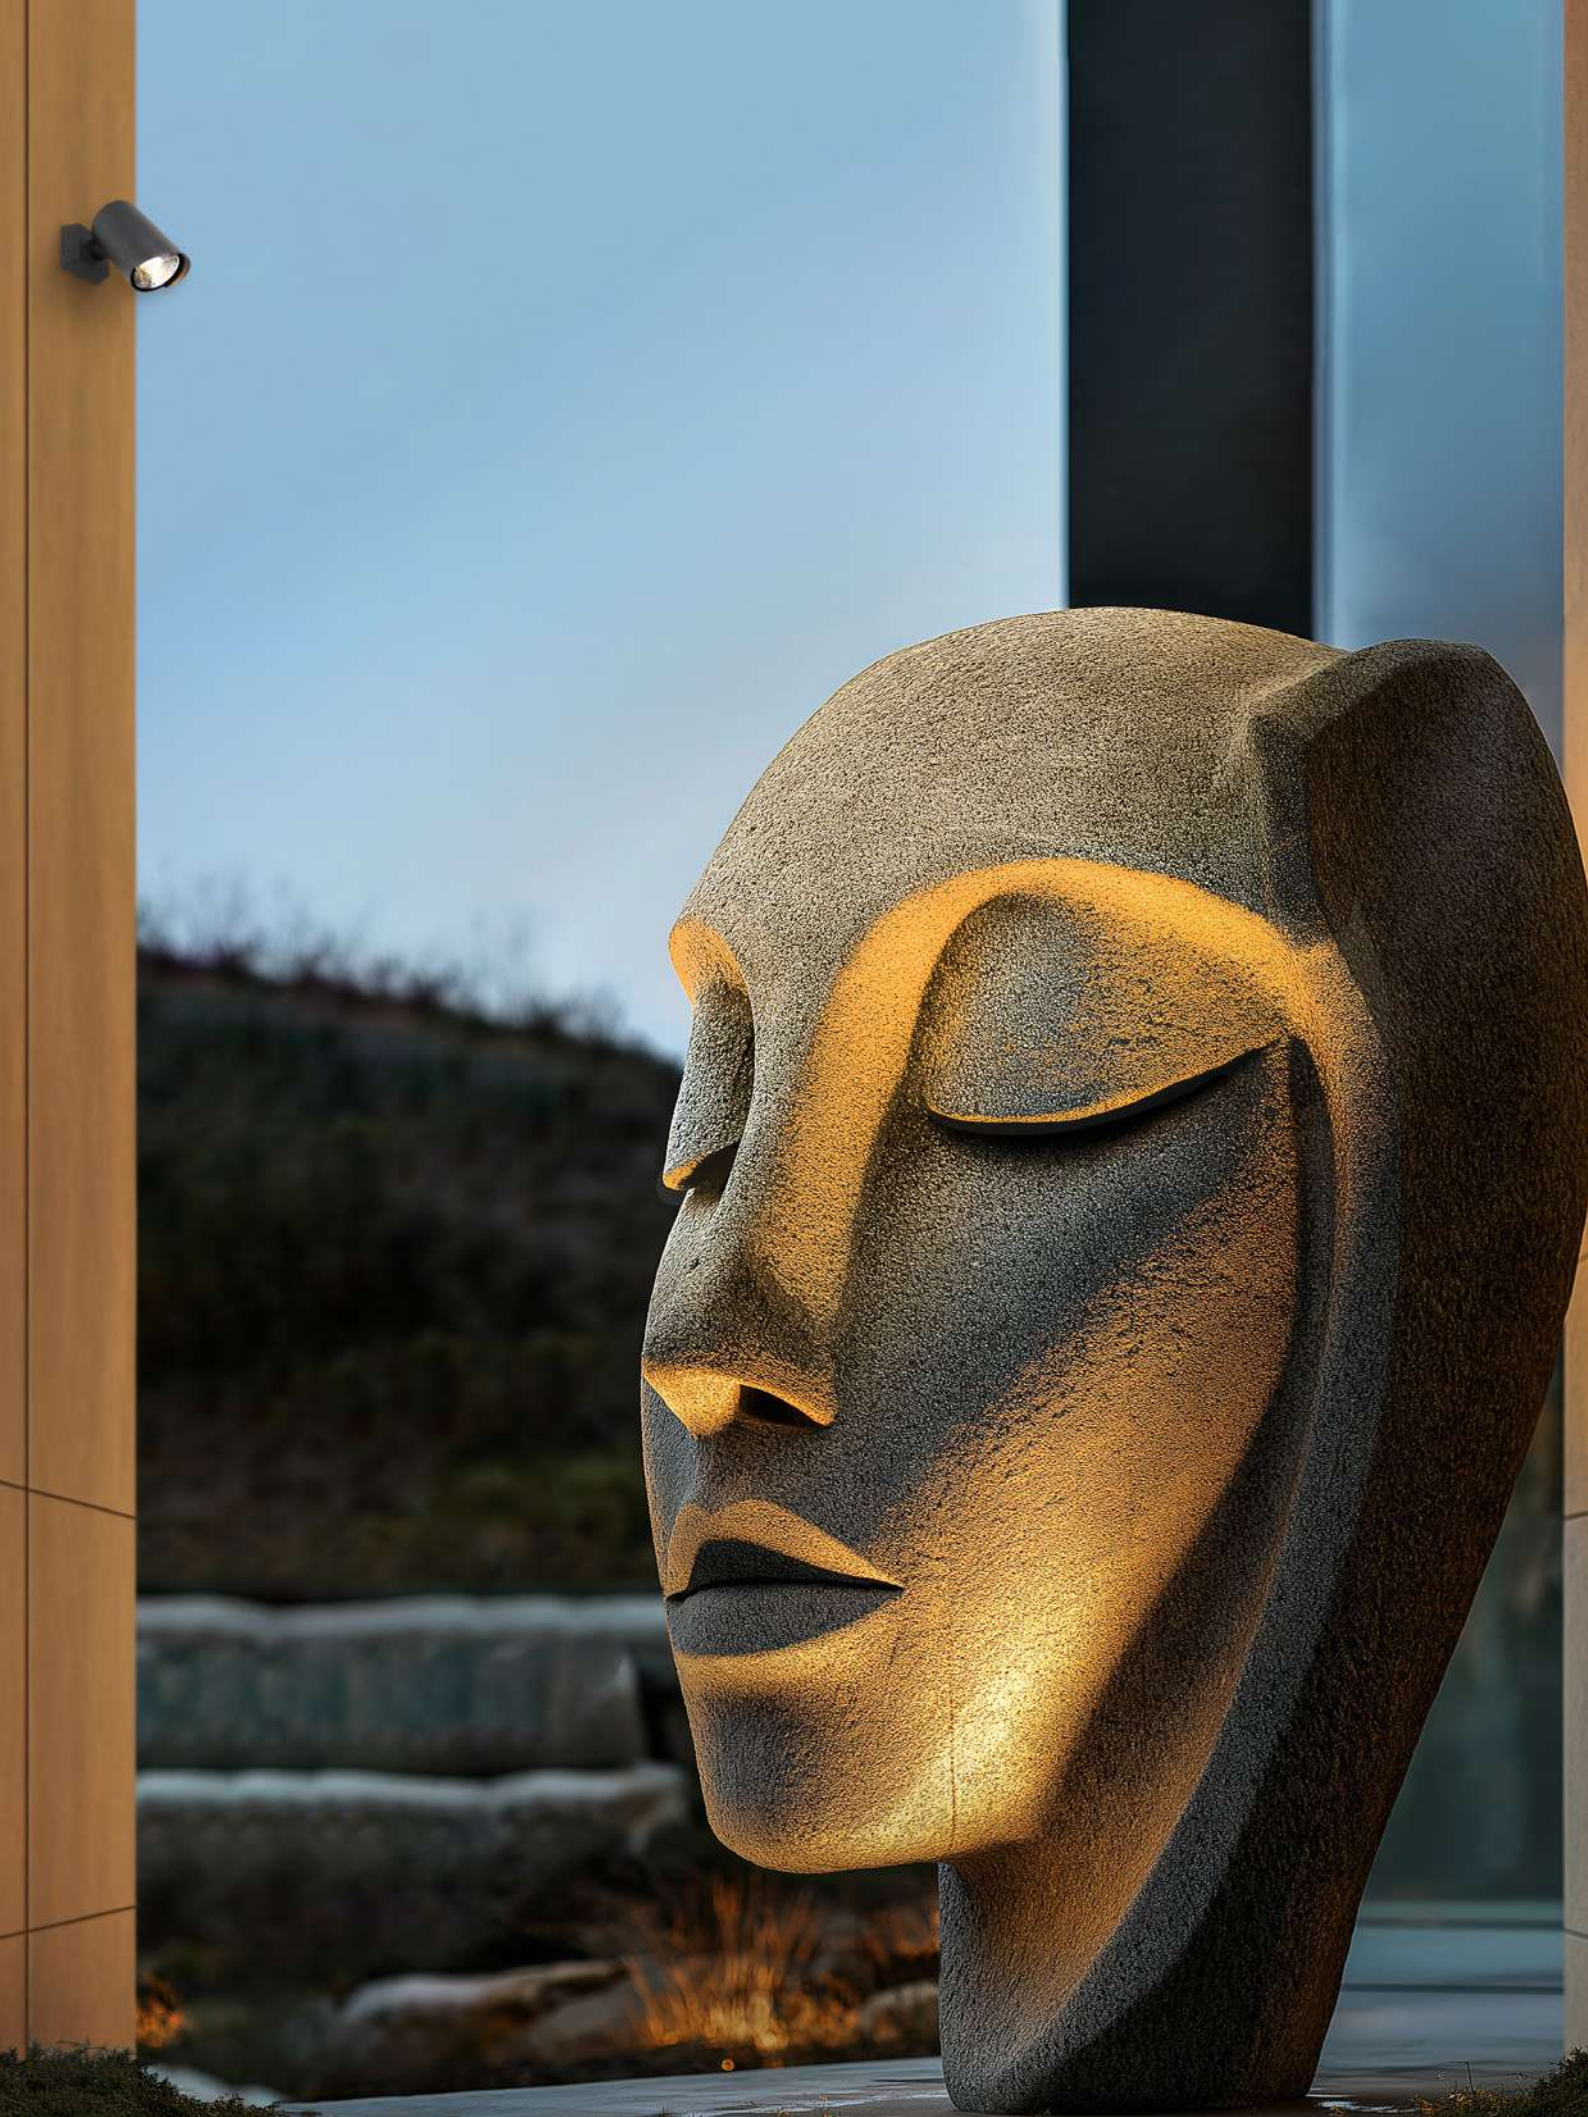

Lámpara GU10 no incluida.
GU10 bulb not included.
Lampe GU10 non incluse.

cuba.

base

Cuba accentuates architectural and landscape details with a narrow 13° beam. Perfect for highlighting palm trees, sculptures, or columns, it can be installed with base or spike and adapts to any surface, whether wall or ground. Its compact design ensures subtle integration and striking results in outdoor spaces.