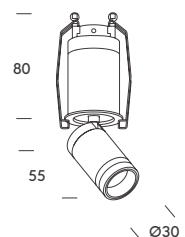

CUT OUT Ø38 mm
MIN. HEIGHT 90 mm