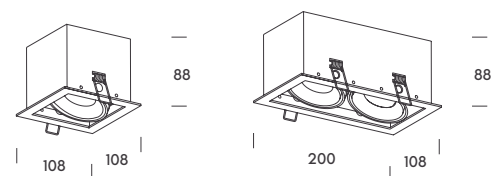

for colombia 10 . 20

4.3069.6102	EU	5,5-22	125-500
			220-240

colombia 10
CUT OUT 97x97 mm
MIN. HEIGHT 100 mm

colombia 20
CUT OUT 183x97 mm
MIN. HEIGHT 100 mm

zermatt.

Zermatt is a family of trimless mini downlights conceived to disappear into the ceiling. Available in two sizes, Zermatt 7 (Ø45 mm) and the ultra-compact Zermatt 5 (Ø34 mm), it adapts to different project needs. Zermatt 7 allows recessed or semi-recessed installation, while Zermatt 5 is fully recessed. Both versions offer decorative inner rings in multiple finishes, adding subtle character to a discreet and precise design.