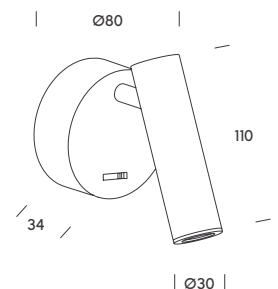

W	K	Real lm	▲	V
● 1.3001.1112	3	3000	160	40°	100-240
● 1.3001.1212	3	3000	160	40°	100-240
● 1.3001.1912	3	3000	160	40°	100-240