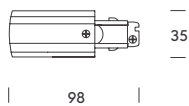

Scale 1:1

Peugeot Maam, Barcelona, Spain .

1 Left earth electrode
Right earth electrode

2 End cap

3 Straight joint

4 Central connector

5 Left L-connector
Right L-connector

6 Left T-connector
Right T-connector