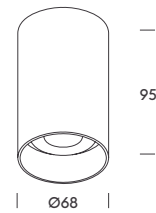

bogota round single