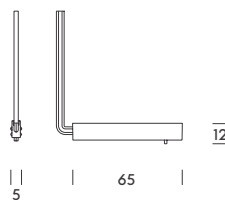

Your own configuration

Track shown with power feed from right

REMOTE
POWER SUPPLY
pag.168

track lights

panels & industrial

table

ceiling

wall

floor