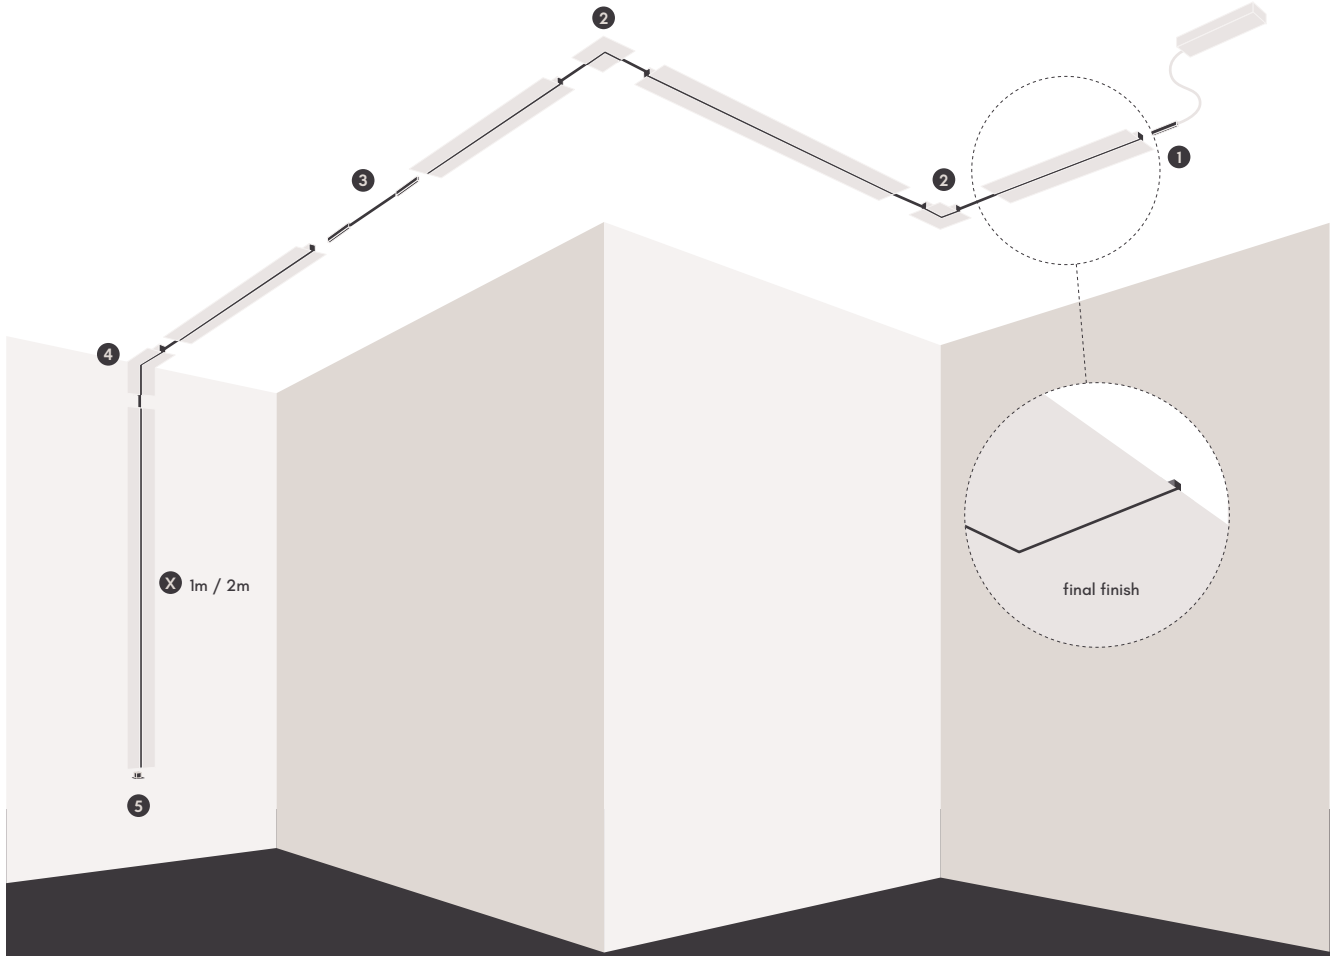

Your own configuration

Track shown with power feed from right

REMOTE
POWER SUPPLY
pag.168

0 Cover track

1 Power connector

2 L joint + electrical connector