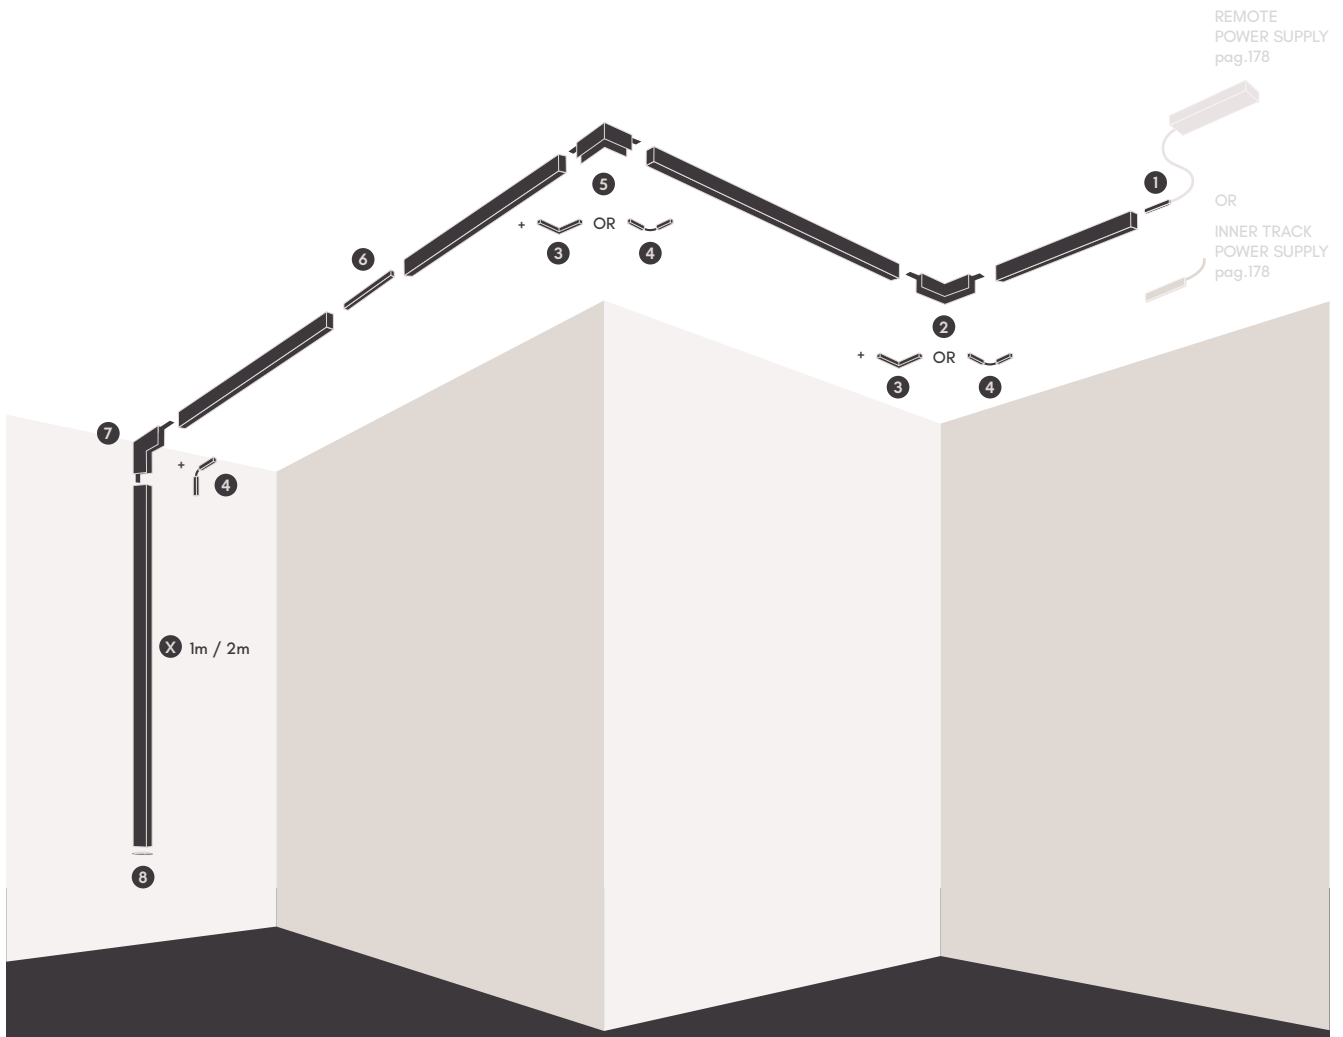

30cm cable included

REMOTE POWER SUPPLY ON-OFF

	W	Vac	V
4.2014.1101	150	120-240	48
4.2034.1102	150	220-240	48
4.2034.1101	240	220-240	48

Scale 1:1

Your own configuration

Track shown with power feed from right