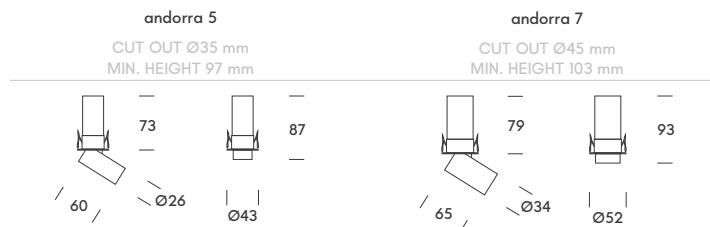

DRIVERS DALI & PUSH

	W	mA	V
for andorra 7			
* 4.1069.6103	7-29	150-700	200-240
* 4.3069.6102	EU	5,5-22	125-500
for andorra 7 . 12			
* 4.1069.6102	8-42	150-1050	200-240
for andorra 12 . 20 . 30			
4.3069.6101	EU	3-38	300-1050
for andorra 20 . 30			
4.1069.6103	7-29	150-700	220-240

* Instalación driver en techo registrable.
Driver installation in accessible ceiling.
Installation du driver dans un plafond accessible.