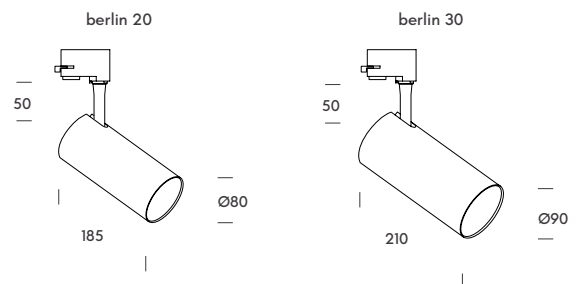

portugal.

Portugal delivers precise focal lighting in a compact Ø45 mm format. With integrated COB LED (2700K), CRI>90 and UGR<19, it ensures comfortable, glare-free light. TRIAC dimmable and track-compatible, it's a discreet and effective solution for retail, residential, or display spaces.