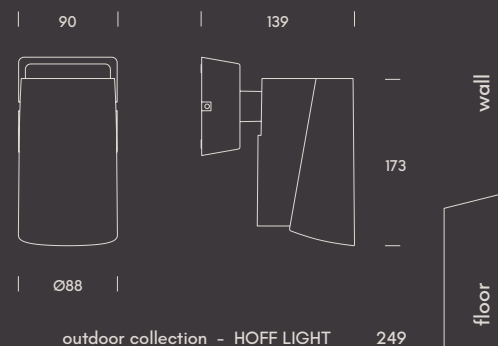

Related products

cuba spike
page 267