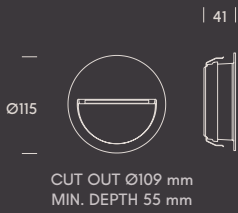

athens round recessed

athens round surface