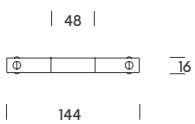

6 Intermedium electrical connector