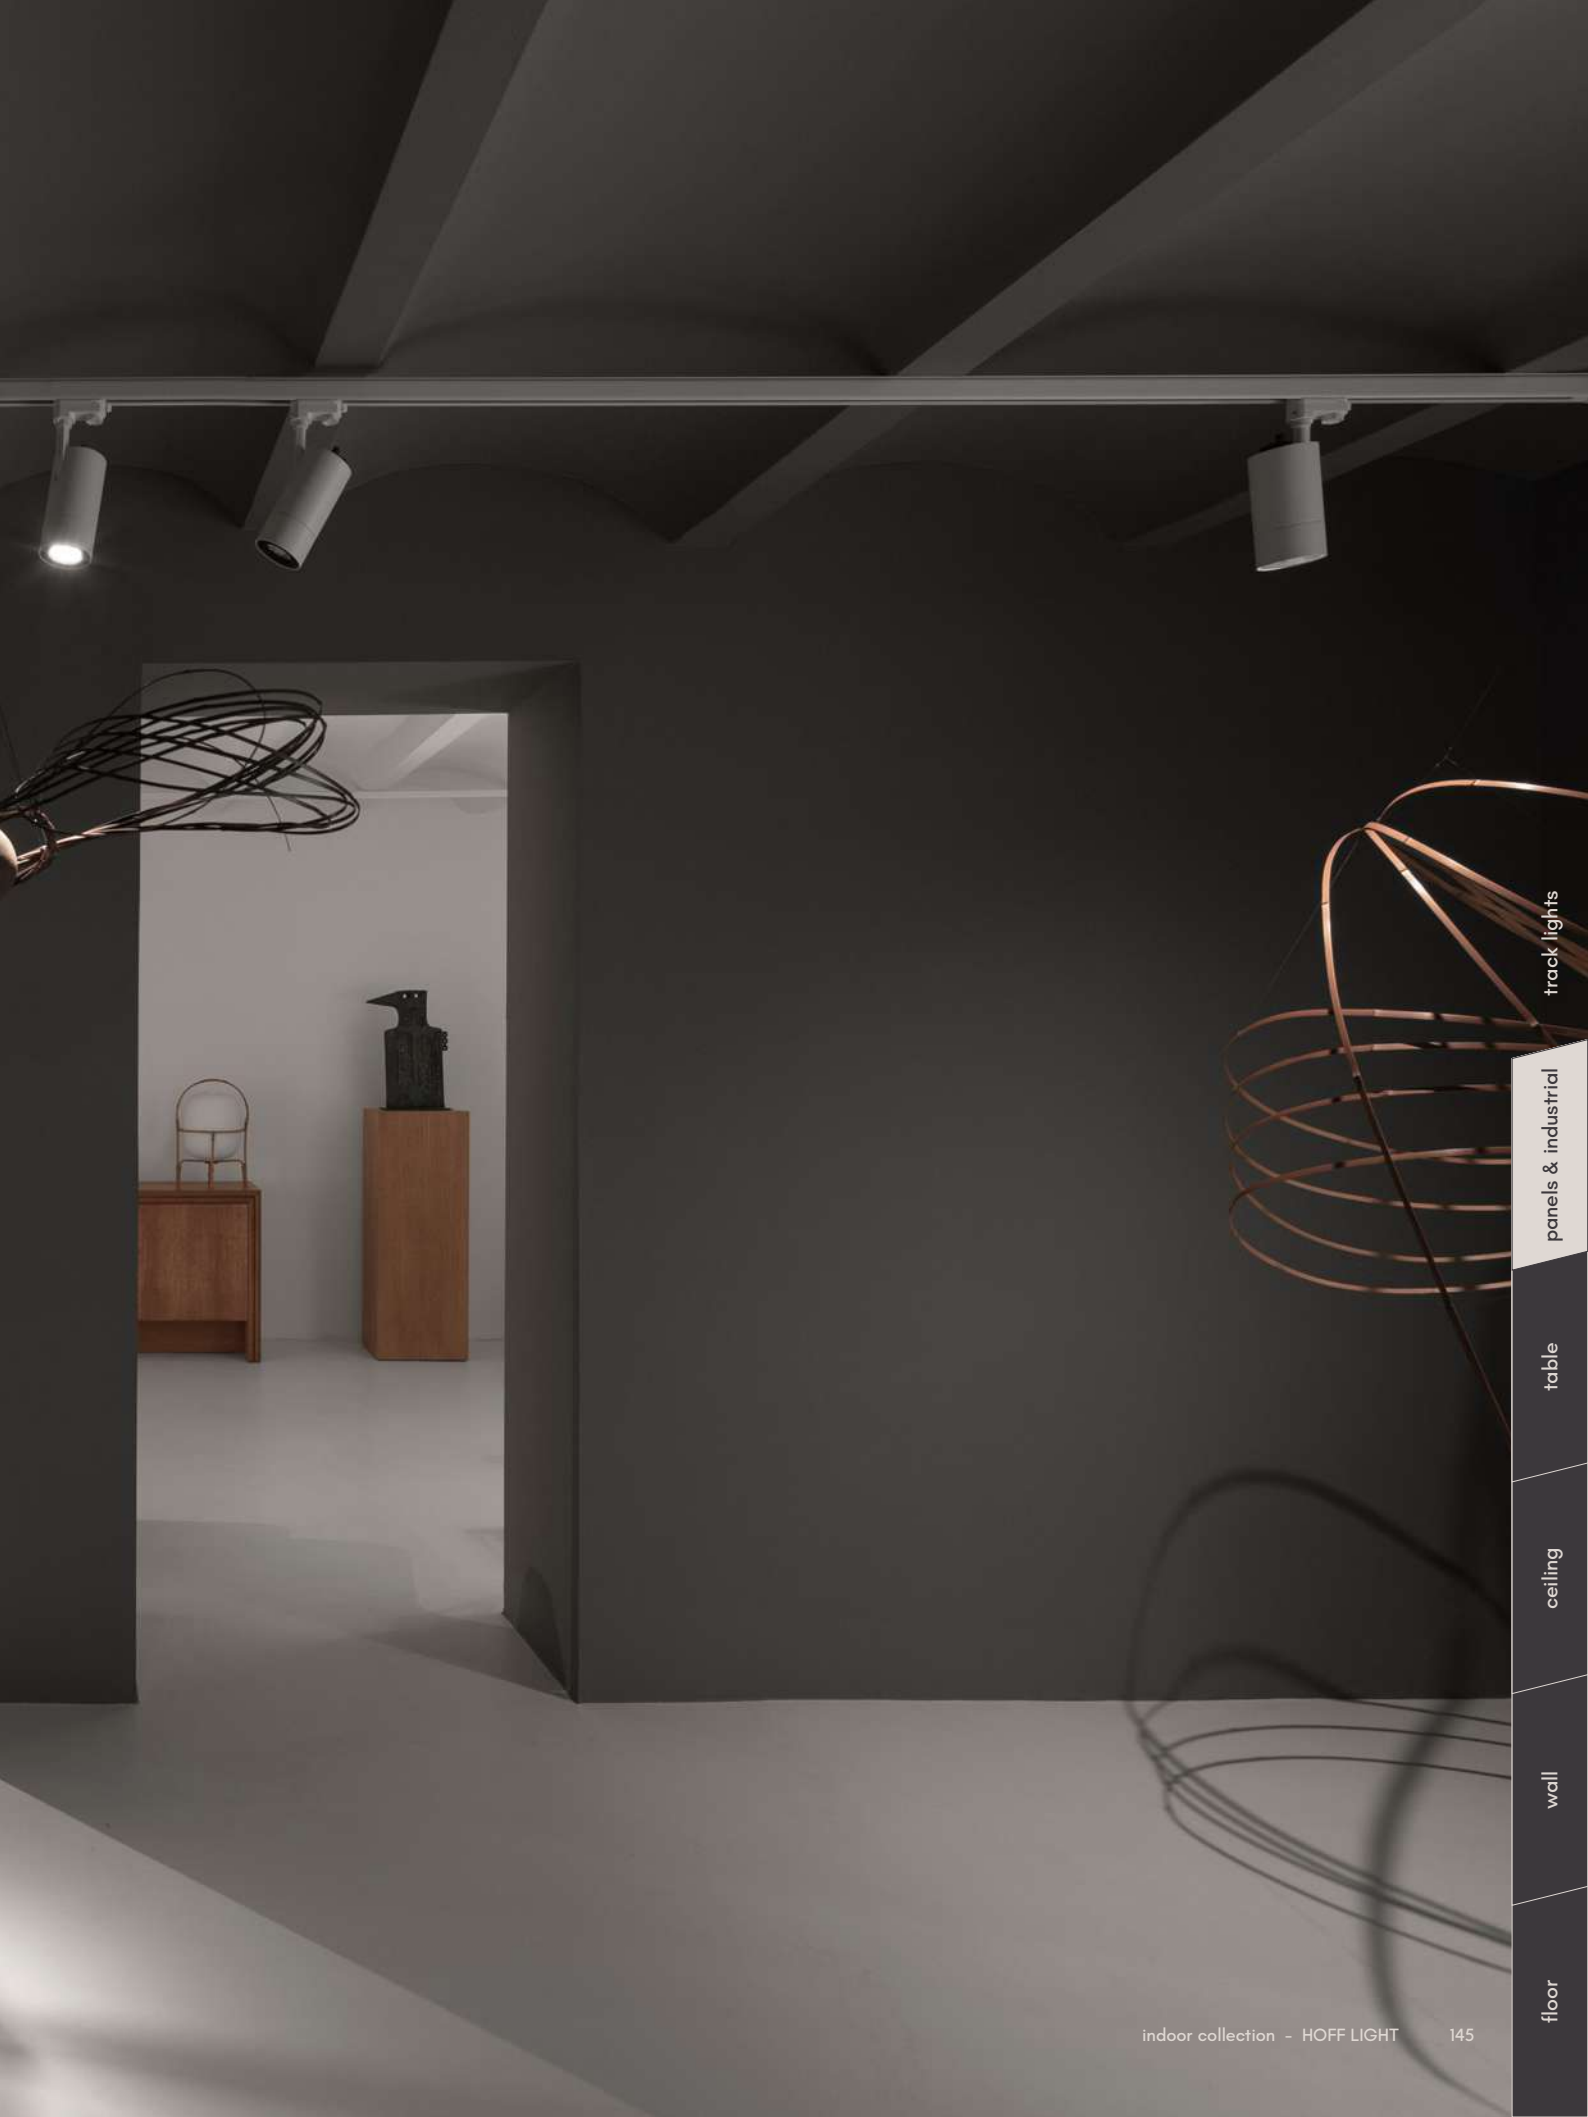

track lights

panels & industrial

table

ceiling

wall

floor

tokyo.

Tokyo is our most technical and versatile spotlight, designed for full lighting control. Its adjustable zoom (15°-55°), CCT Switch (2700K / 3000K / 4000K), and dimming function let you sculpt the light as needed. For retail or exhibitions, Tokyo offers precision, elegance and adaptability.