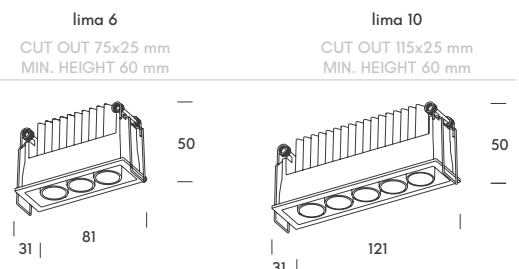

	W	mA	K	Real lm	▲
lima 6					
● 1.1015.0111	3x2	300	2700	450	30°
● 1.1015.0211	3x2	300	2700	450	30°
lima 10					
● 1.1016.0111	5x2	300	2700	750	30°
● 1.1016.0211	5x2	300	2700	750	30°

DRIVERS ON-OFF

	W	mA	V
for lima 6			
4.1031.1105	2,5-6	300	220-240
for lima 6 . 10			
* 4.1069.1101	21	150-500	200-240
* 4.3069.1101	EU 3-22	125-500	200-240
for lima 10			
4.1031.1107	9-12	300	220-240

ceiling recessed
surface
suspension
wall
track lights
panels & industrial
table
ceiling
wall
floor

luxembourg. adjustable

Luxembourg combines elegance and precision: a 10° beam with CRI>90, 30° tilt, and an aluminum body. Available in two sizes (38 and 48 mm), it delivers refined accent lighting for projects that demand the highest light quality.