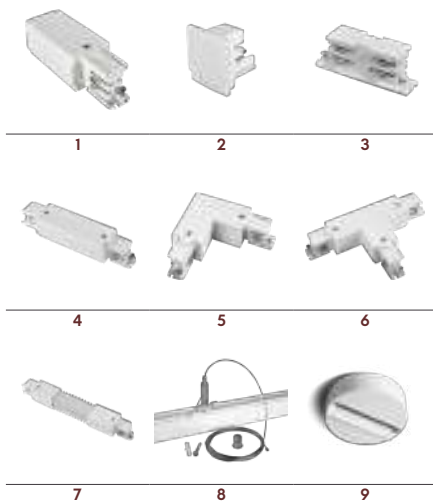

track.

on-off
16A . 100-240V

●	1.5000.8102	2m on-off track
●	1.5000.8202	2m on-off track
●	1.5000.8103	3m on-off track
●	1.5000.8203	3m on-off track

ACCESSORIES

●	1.5000.8110	Left earth electrode	1
●	1.5000.8111	Right earth electrode	1
●	1.5000.8210	Left earth electrode	1
●	1.5000.8211	Right earth electrode	1
●	1.5000.8118	End cap	2
●	1.5000.8218	End cap	2
●	1.5000.8116	Straight joint	3
●	1.5000.8216	Straight joint	3
●	1.5000.8112	Central connector	4
●	1.5000.8212	Central connector	4
●	1.5000.8113	Left L-connector	5
●	1.5000.8114	Right L-connector	5
●	1.5000.8213	Left L-connector	5
●	1.5000.8214	Right L-connector	5
●	1.5000.8120	Left T-connector	6
●	1.5000.8121	Right T-connector	6
●	1.5000.8220	Left T-connector	6
●	1.5000.8221	Right T-connector	6
●	1.5000.8117	Flexible joint	7
●	1.5000.8217	Flexible joint	7
●	1.5000.8001	5m. suspension kit	8
●	1.5000.8002	5m. suspension kit	8
●	1.5000.8101	Surface mounted base	9
●	1.5000.8201	Surface mounted base	9