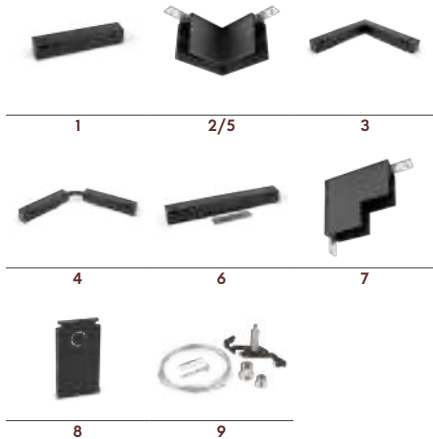

assen.

surface deep track 48V

- 1.5600.8204 1m surface deep track
- 1.5600.8205 2m surface deep track

Cover track included

ACCESSORIES

- 1.5600.8231 Right power connector * 1
- 1.5600.8230 Left power connector * 1
- 1.5600.8217 Right L joint 2
- 1.5600.8234 Electrical connector L ** 3
- 1.5600.8235 Flexible electrical connector 4
- 1.5600.8216 Left L joint 5
- 1.5600.8232 Intermedium electrical connector 6
- 1.5600.8218 L joint wall-ceiling 7
- 1.5600.8220 End cap 8
- 1.5600.8001 3m. suspension kit 9

* Cable not included

** Recommended for suspended applications
(Not suitable for L joints wall-ceiling)

INNER TRACK POWER SUPPLY ON-OFF & DALI

	W	Vac	V
1.5600.8002	100	220-240	48
1.5600.8003	250	220-240	48

30cm cable included

REMOTE POWER SUPPLY ON-OFF

	W	Vac	V
4.2014.1101	150	120-240	48
4.2034.1102	150	220-240	48
4.2034.1101	240	220-240	48

Scale 1:1