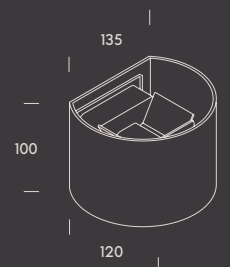

palma round