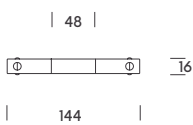

6 Recessed intermedium elec. connector