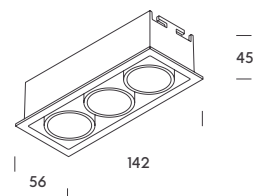

egypt 5
CUT OUT 50x50 mm
MIN. HEIGHT 55 mm

egypt 10
CUT OUT 50x90 mm
MIN. HEIGHT 55 mm

egypt 15
CUT OUT 50x135 mm
MIN. HEIGHT 55 mm

ceiling recessed
surface
suspension
wall
wall
track lights
panels & industrial
table
ceiling
wall
floor