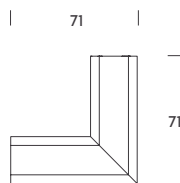

2 5 Right L joint | Left L joint