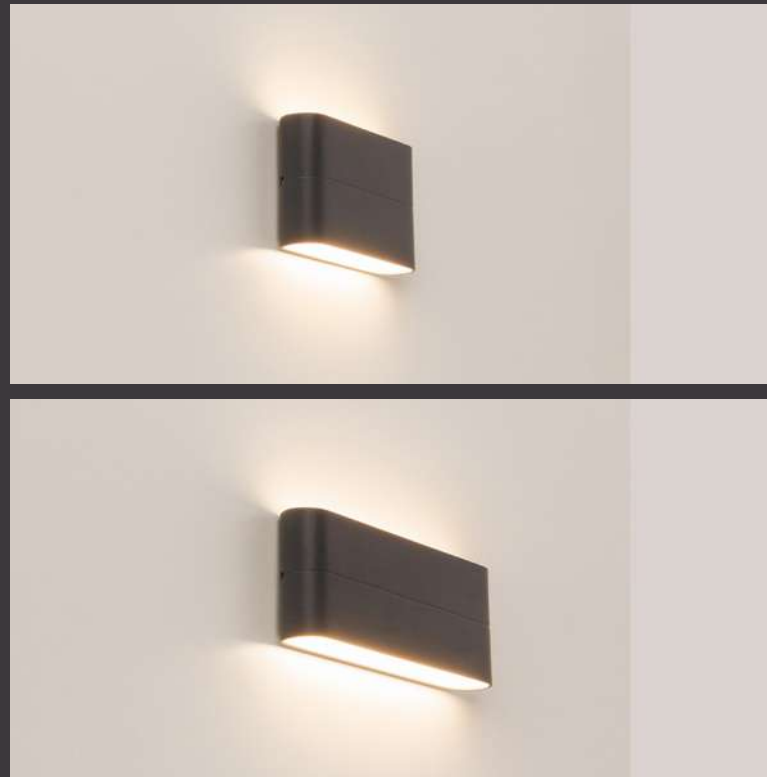

panama.

up . down

Panama combines soft lines and balanced proportions in a wall light just 28 mm thick. With an aluminum body and rounded ends, it projects a 110° up&down effect that brings elegance and uniformity to walls and entrances. Available in two sizes (115 and 175 mm) and in white or anthracite finishes.

IP 54 IK 08 CRI >80 DRIVER INCL PF >0,5 PF >0,9 50.000H LIFE AL BODY PC DIFFUSER **CB** RETILAP
panama 8 panama 13

	W	K	Real lm	▲	V
panama 8					
● 2.3051.1112	2x4	3000	660	110° . 110°	100-240
● 2.3051.1312	2x4	3000	660	110° . 110°	100-240
panama 13					
● 2.3052.1112	2x6,5	3000	950	110° . 110°	100-240
● 2.3052.1312	2x6,5	3000	950	110° . 110°	100-240