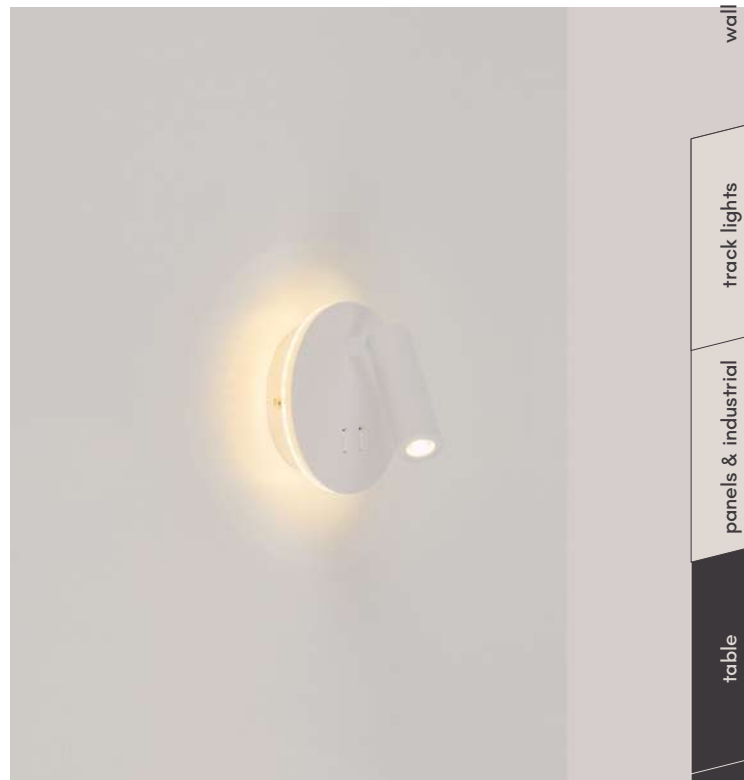

wall
track lights
panels & industrial
table
ceiling
wall
floor