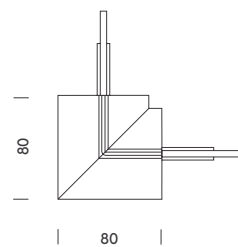

4 L joint wall-ceiling + electrical connector

5 End cap