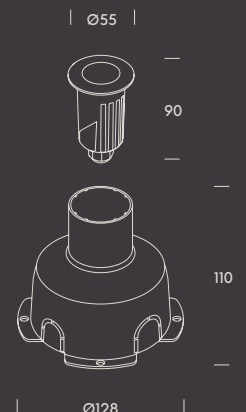

Related products

cancun spike
page 265