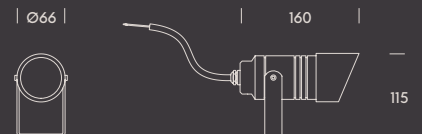

ACCESSORIES

● 2.5220.8001	Honeycomb	1
● 2.5220.8003	1 m strap for tree up to Ø 30 cm	2