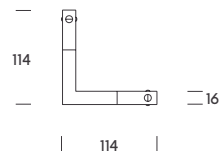

3 Electrical connector L