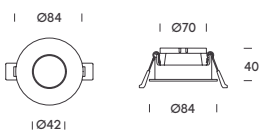

malta comfort adjustable gen2