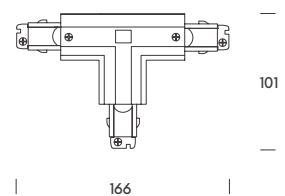

Scale 1:1

Peugeot Maam, Barcelona, Spain .

1 Left earth electrode
Right earth electrode

2 End cap

3 Straight joint

4 Central connector

5 Left L-connector
Right L-connector

6 Left T-connector
Right T-connector