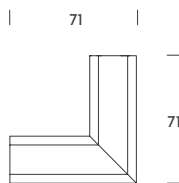

2 5 Right L joint | Left L joint