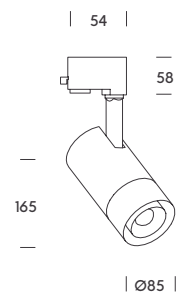

track lights

panels & industrial

table

ceiling

wall

floor

berlin.

Berlin is designed for those who seek powerful and stylish solutions. Available in two sizes and power ranges, it adapts to any lighting scenario. Its CCT Switch (2700K-3200K-4000K), 45° beam and clean finish make it the ideal choice for commercial or exhibition spaces.