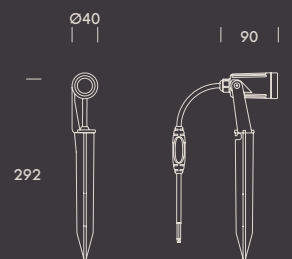

Related products

cancun in-ground
page 279