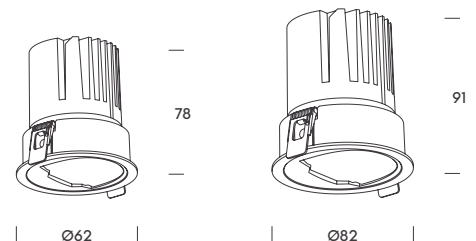

florence 12
CUT OUT Ø75 mm
MIN. HEIGHT 101 mm

laos.

gen2

Laos gen2 is a versatile downlight family with a minimalist design and slim trim that fits contemporary projects. Available in three sizes (65, 85, and 102 mm) and IP40, it features COB LED technology and DALI dimming, delivering efficiency, aesthetics, and quick, practical installation.