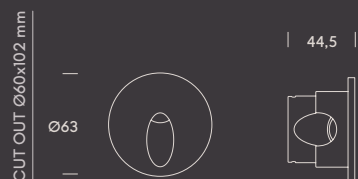

uruguay.

Uruguay is a ground marker that blends geometry with simplicity. Its circular body with an oval opening casts a warm 45° beam in 3000K, guiding pathways with subtle elegance. Made of aluminum with IP65 - IK08 protection, it withstands weather and daily use. Available in white or anthracite, it adds a discreet yet precise touch of light to facades and walkways.

IP 65   IK 08   CRI >80   DRIVER INCL   PF >0,4   50.000H LIFE   AL BODY   **CB** · RETILAP

	W	K	Real lm	▲	V
● 2.4001.1112	3	3000	200	45°	100-240
● 2.4001.1312	3	3000	200	45°	100-240

outdoor collection - HOFF LIGHT 253

wall

floor