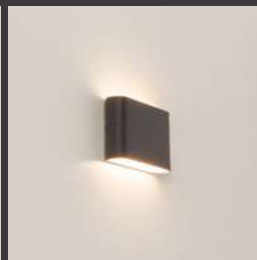

costa rica . 231