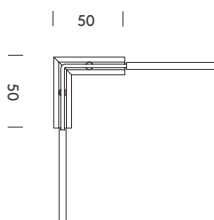

1 Power connector

2 L joint + electrical connector

3 Flexible electrical connector

4 L joint wall-ceiling + electrical connector

5 End cap

monza.

recessed trimless 24V

- 1.5700.8204 1m trimless track
- 1.5700.8205 2m trimless track