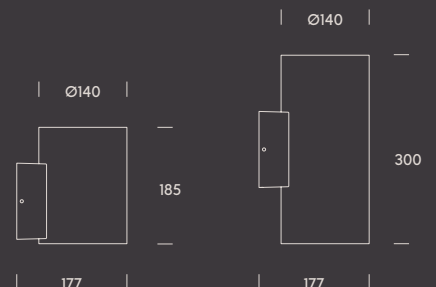

CB

RETILAP

	W	K	Real lm	▲	V
dubai 20					
● 2.3081.1312	20	3000	1200	18°	220-240
dubai 40 up . down					
● 2.3082.1312	2x20	3000	2400	18° . 18°	220-240

dubai 20

dubai 40 up . down

zambia.

up . down

Zambia is a wall light defined by its asymmetrical prism shape, where the slanted top gives it a distinctive architectural presence. Made of aluminum with a glass diffuser and HP LED, it projects a precise up & down effect that highlights walls and entrances with balance and sobriety. With IP54-IK08 protection, it is a reliable solution for both residential and contract projects.