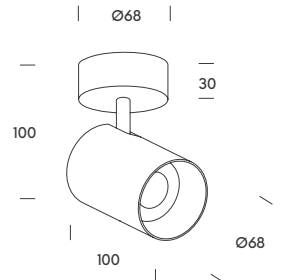

bogota spotlight base