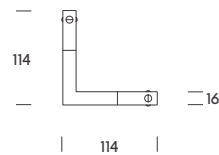

3 Electrical connector L