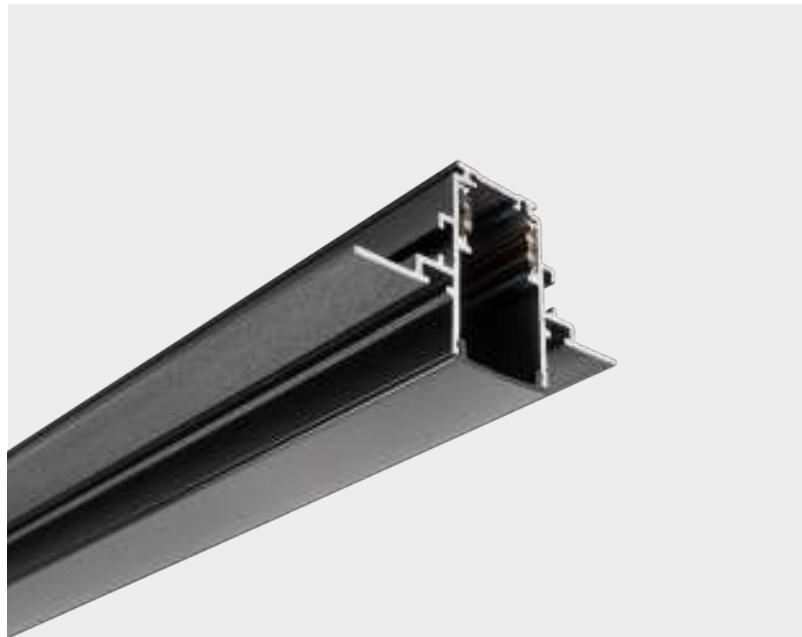

assen.

recessed trimless track 48V

- 1.5600.8207 1m trimless track
- 1.5600.8208 2m trimless track

Cover track included

ACCESSORIES

- 1.5600.8231 Right power connector * 1
- 1.5600.8230 Left power connector * 1
- 1.5600.8222 Right L joint 2
- 1.5600.8234 Electrical connector L ** 3
- 1.5600.8235 Flexible electrical connector 4
- 1.5600.8221 Left L joint 5
- 1.5600.8233 Recessed intermedium elec. connector 6
- 1.5600.8223 L joint wall-ceiling 7
- 1.5600.8225 End cap 8

* Cable not included
** Recommended for suspended applications
(Not suitable for L joints wall-ceiling)

Scale 1:1

INNER TRACK POWER SUPPLY ON-OFF & DALI

	W	Vac	V
1.5600.8002	100	220-240	48
1.5600.8003	250	220-240	48

30cm cable included

REMOTE POWER SUPPLY ON-OFF

	W	Vac	V
4.2014.1101	150	120-240	48
4.2034.1102	150	220-240	48
4.2034.1101	240	220-240	48