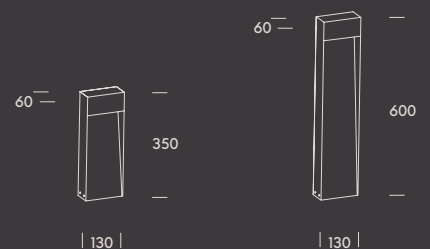

CCT (2200K, 2700K, 3200K o 4000K)
With lock system to keep the light just as you envisioned it.

stockholm 350

stockholm 600