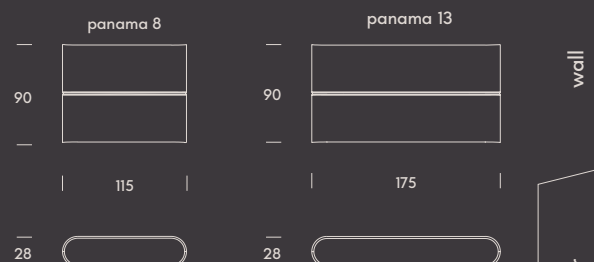

panama.

up . down

Panama combines soft lines and balanced proportions in a wall light just 28 mm thick. With an aluminum body and rounded ends, it projects a 110° up&down effect that brings elegance and uniformity to walls and entrances. Available in two sizes (115 and 175 mm) and in white or anthracite finishes.

IP 54 IK 08 CRI >80 DRIVER INCL PF >0,5 PF >0,9 50.000H LIFE AL BODY PC DIFFUSER **CB** RETILAP
panama 8 panama 13

	W	K	Real lm	▲	V
panama 8					
● 2.3051.1112	2x4	3000	660	110° . 110°	100-240
● 2.3051.1312	2x4	3000	660	110° . 110°	100-240
panama 13					
● 2.3052.1112	2x6,5	3000	950	110° . 110°	100-240
● 2.3052.1312	2x6,5	3000	950	110° . 110°	100-240