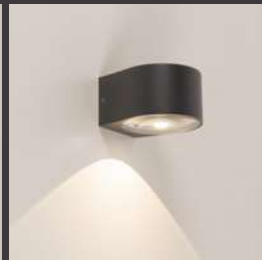

scotland . 219