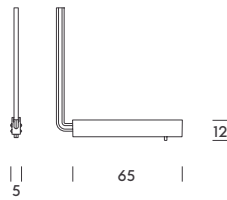

1 Power connector

2 L joint + electrical connector

3 Flexible electrical connector

4 L joint wall-ceiling + electrical connector

5 End cap

monza.

recessed trimless 24V

- 1.5700.8204 1m trimless track
- 1.5700.8205 2m trimless track