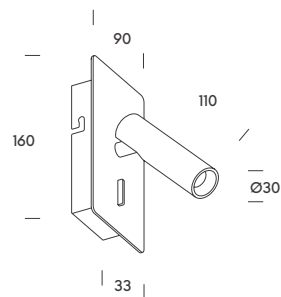

usa.

usb

USA combines a cylindrical spotlight and rectangular wall base to create a bold, geometric presence. With HP LED, integrated switch, and USB port, it offers precise light and practical connectivity. Its aluminium body makes it a modern and functional piece for hospitality or residential projects.

	W	K	Real lm	▲	V
● 1.3004.1111	3	2700	160	60°	100-240
● 1.3004.1211	3	2700	160	60°	100-240

wall

track lights

panels & industrial

table

ceiling

wall

floor