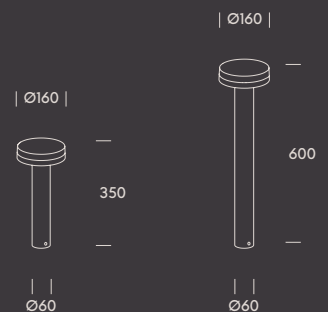

CCT (2200K, 2700K, 3200K o 4000K)
With lock system to keep the light just as you envisioned it.

aalborg 350

aalborg 600