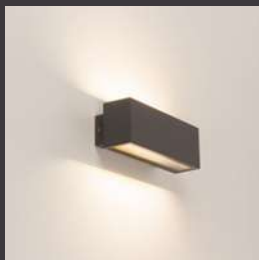

outdoor

portable
lamps

recessed
downlights

surface
fixtures

wall
lights

new

palma . 235

chile . 237

new