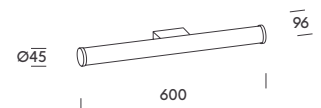

cali.

bathroom

Cali blends into the space without taking over. Its 360° light output and minimalist design make it ideal near mirrors or in damp areas. With 3CCT technology and high colour rendering, it provides natural, functional light exactly where it's needed most.

□ IP 44 · IK 08 · CRI >90 · ON OFF · 35.000H LIFE · FLICKER FREE · PC BODY · PC DIFFUSER · 10 CM · **CB** · RETILAP

	W	K (3CCT)	Real lm (2K7-3K2-4K)	▲	V
● 1.3015.1218	12	2K7-3K2-4K	1215-1230-1200	360°	100-277