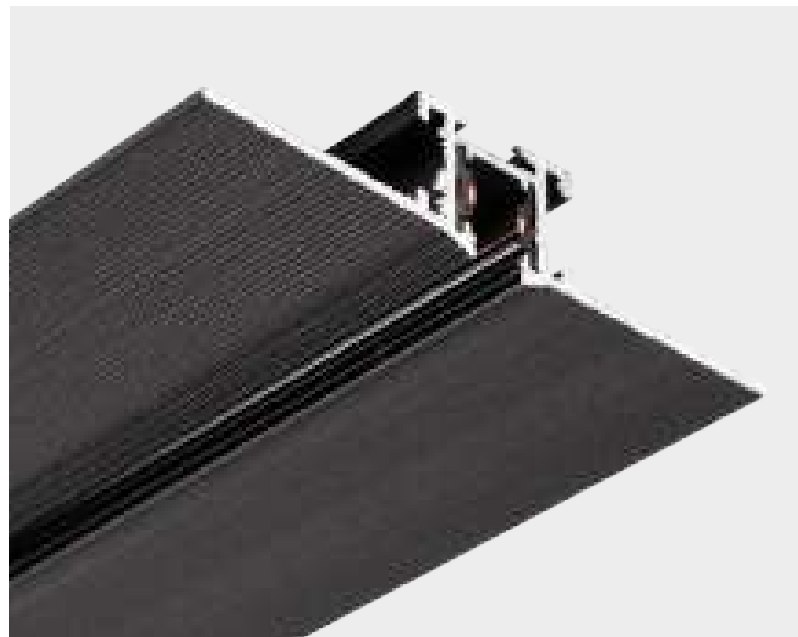

monza.

recessed trimless 24V

- 1.5700.8204 1m trimless track
- 1.5700.8205 2m trimless track

ACCESSORIES

- 1.5700.8222 Cover track 1m. 0
- 1.5700.8220 Power connector 1
- 1.5700.8216 L joint + electrical connector 2
- 1.5700.8221 Flexible electrical connector (24cm) 3
- 1.5700.8223 Flexible electrical connector (15cm) 3
- 1.5700.8217 L joint wall-ceiling + electrical connector 4
- 1.5700.8219 End cap 5