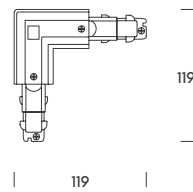

5 Left L-connector
Right L-connector