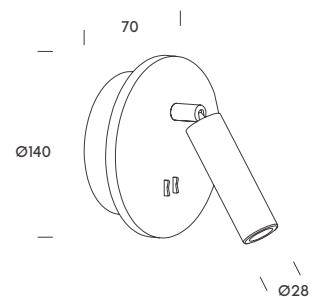

wall
track lights
panels & industrial
table
ceiling
wall
floor