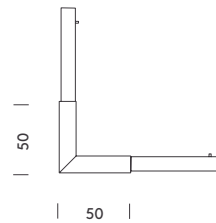

1 Power connector

2 L joint + electrical connector

3 Flexible electrical connector

4 L joint wall-ceiling + electrical connector

5 End cap

monza.

recessed trimless 24V

- 1.5700.8204 1m trimless track
- 1.5700.8205 2m trimless track